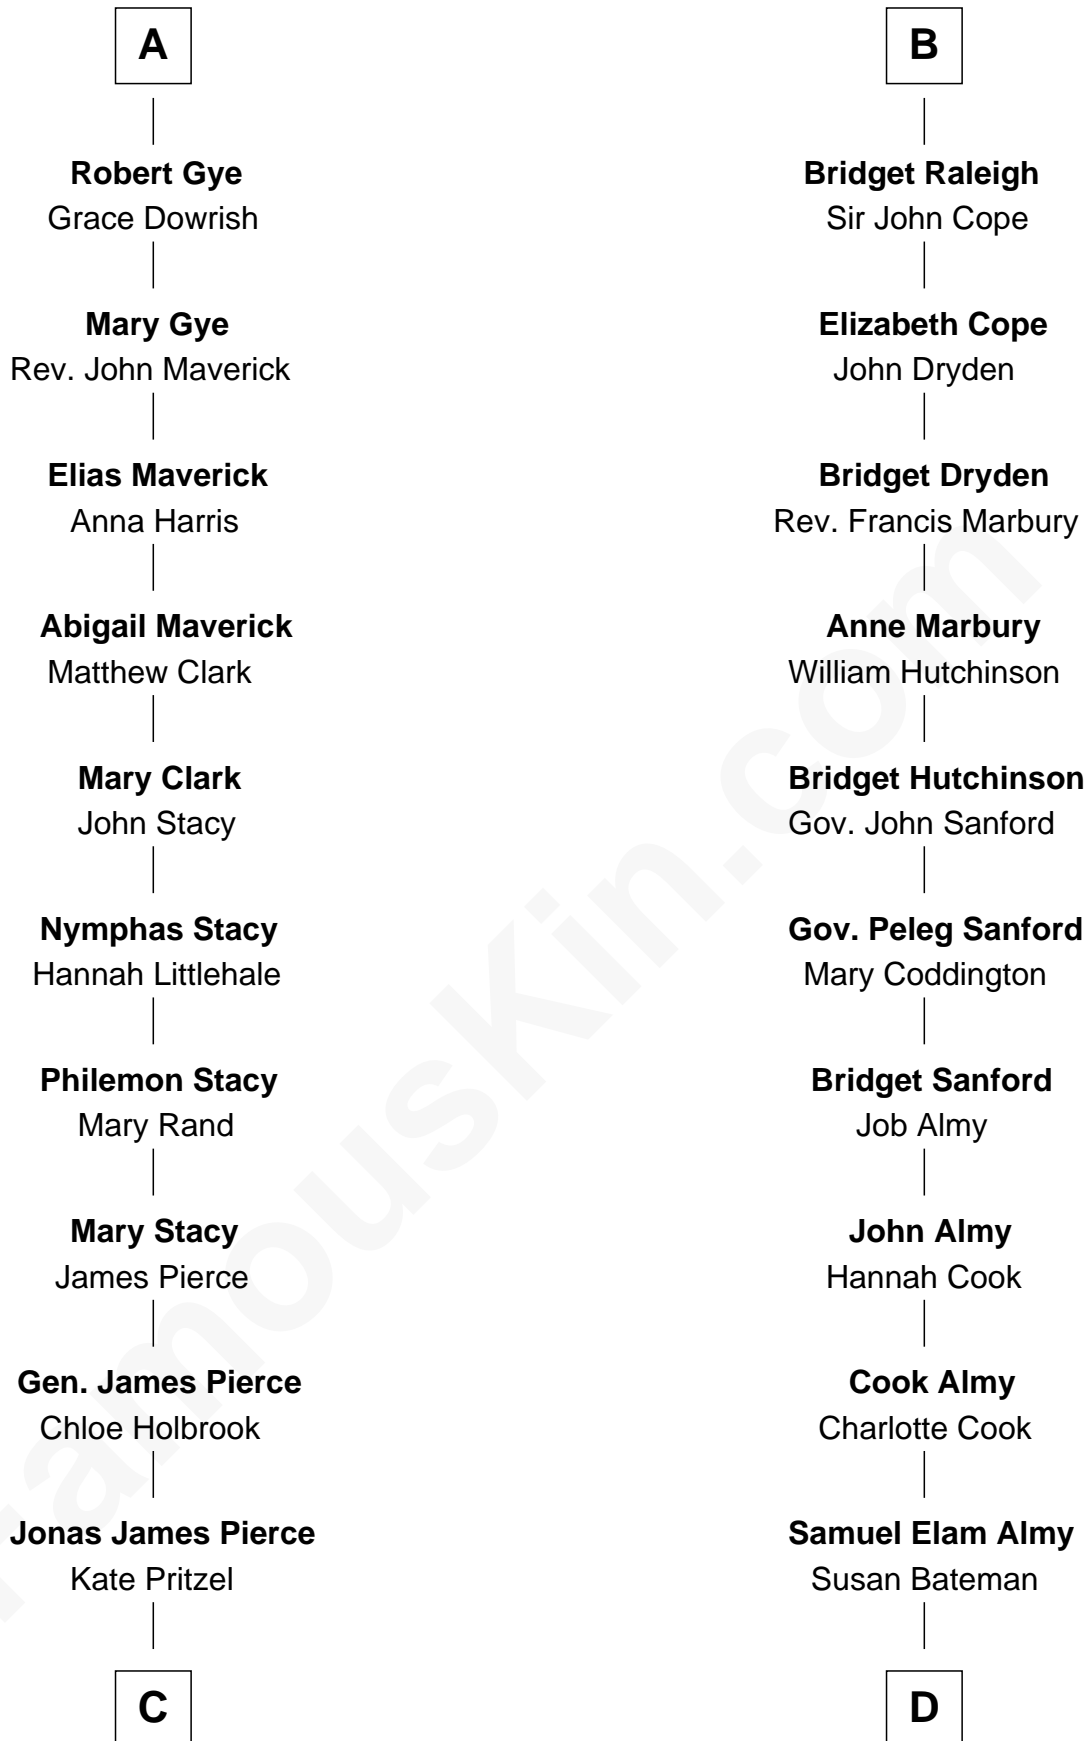

# FamousKin.com Relationship Chart of

**George W. Bush**

*43rd U.S. President*

20th cousin of

**Marilyn Monroe**

*Actress, Model, and Singer*

**Edmund Fitzalan**

Alice de Warenne

**C**

**Scott Pierce**  
Mabel Marvin

**Marvin Pierce**  
Pauline Robinson

**Barbara Pierce**  
George Herbert Walker Bush

**George W. Bush**  
*43rd U.S. President*

**D**

**Susan Bateman Almy**  
Charles Adams Gifford

**Frederick Almy Gifford**  
Elizabeth Easton Tennant

**Charles Stanley Gifford**  
Gladys Pearl Monroe

**Marilyn Monroe**  
*Actress, Model, and Singer*

FamousKin.com