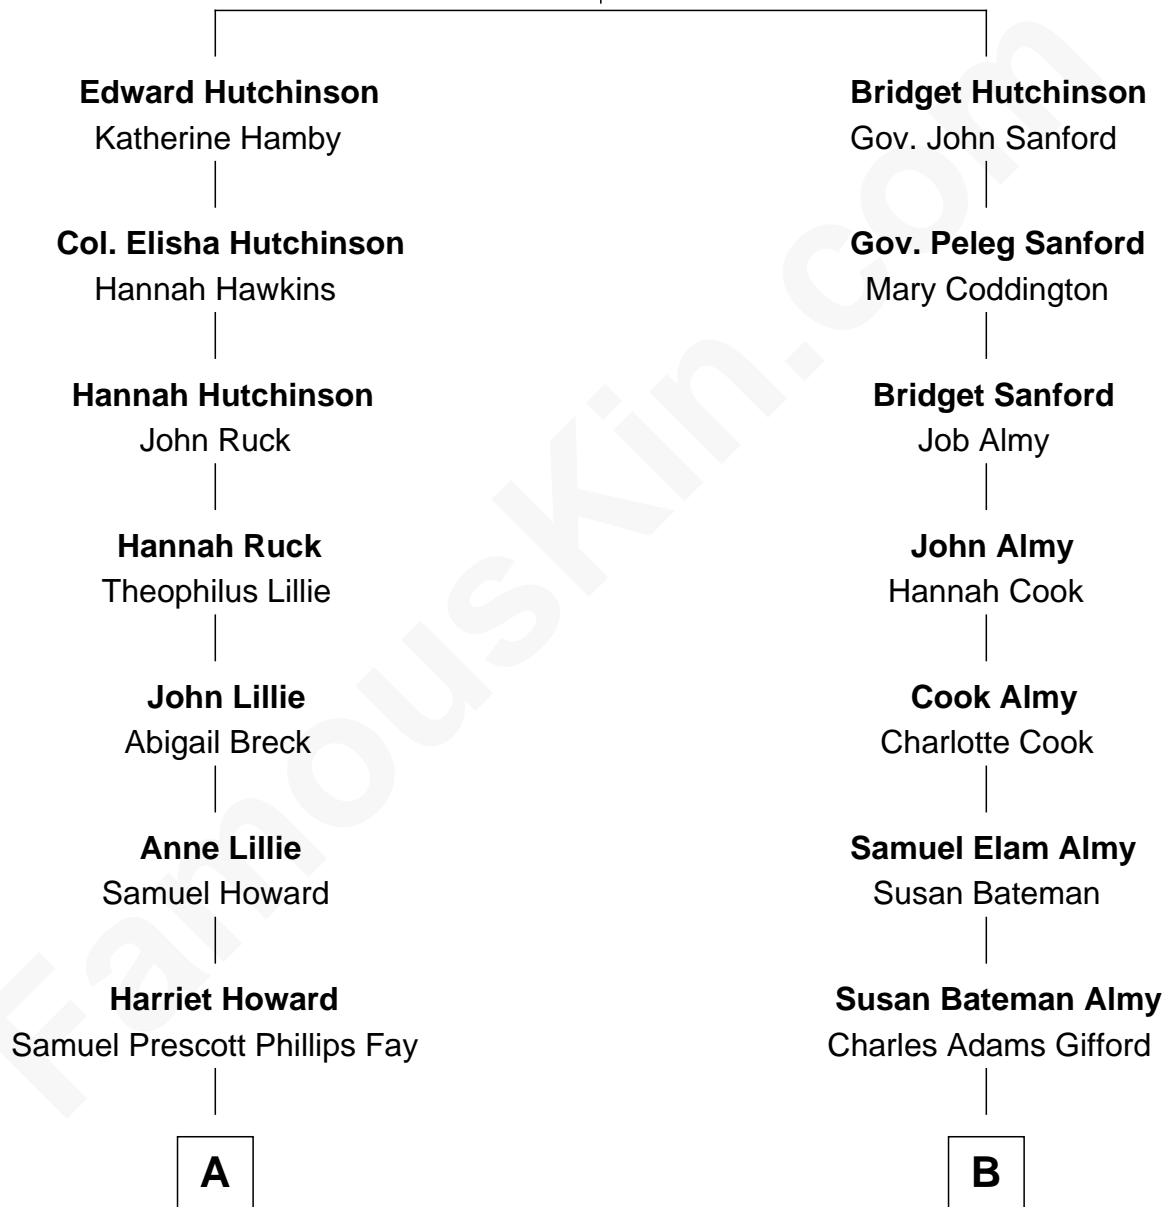

FamousKin.com Relationship Chart of

George W. Bush

43rd U.S. President

9th cousin 3 times removed of

Marilyn Monroe

Actress, Model, and Singer

William Hutchinson

Anne Marbury

A

Samuel Howard Fay
Susan Montfort Shellman

Harriet Eleanor Fay
Rev. James Smith Bush

Samuel Prescott Bush
Flora Sheldon

Prescott Sheldon Bush
Dorothy Wear Walker

George Herbert Walker Bush
Barbara Pierce

George W. Bush
43rd U.S. President

B

Frederick Almy Gifford
Elizabeth Easton Tennant

Charles Stanley Gifford
Gladys Pearl Monroe

Marilyn Monroe
Actress, Model, and Singer