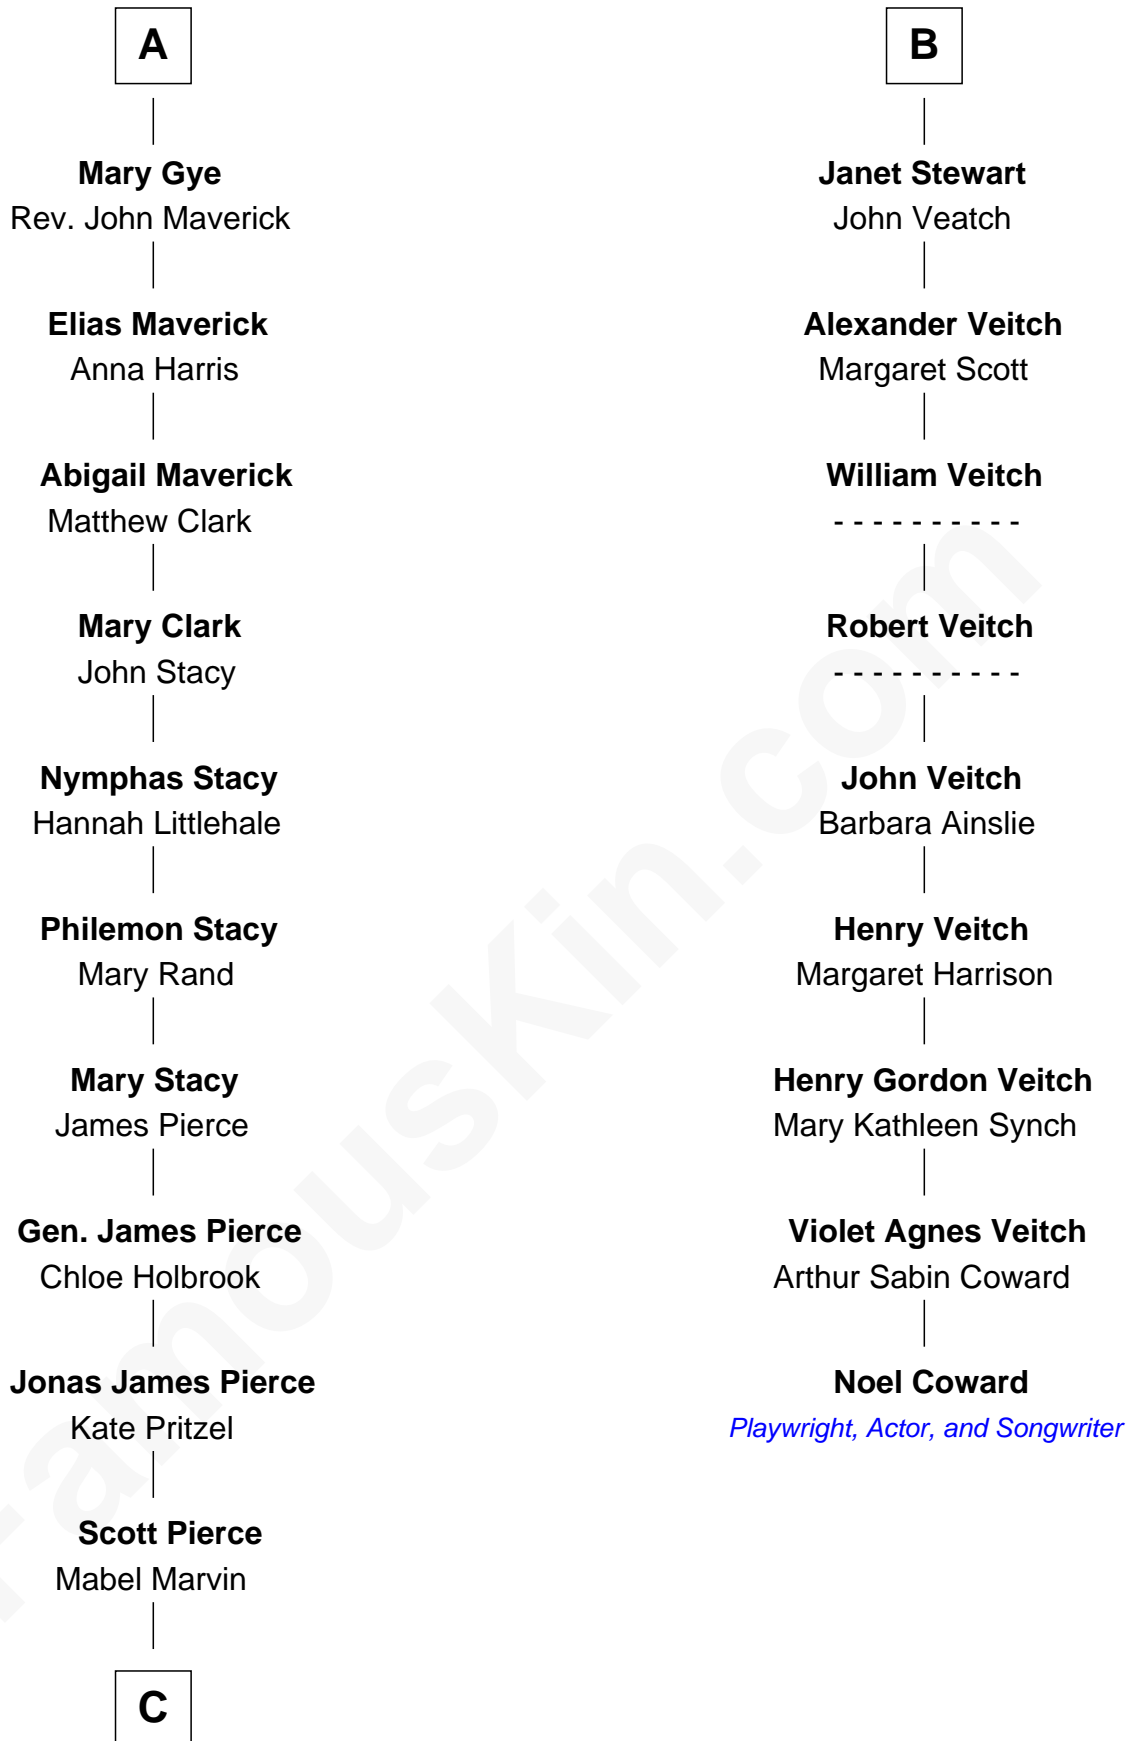

FamousKin.com Relationship Chart of

George W. Bush

43rd U.S. President

15th cousin 4 times removed of

Noel Coward

Playwright, Actor, and Songwriter

Richard Fitzalan
Eleanor Plantagenet

C

—
Marvin Pierce
Pauline Robinson

—
Barbara Pierce
George Herbert Walker Bush

—
George W. Bush
43rd U.S. President

FamousKin.com