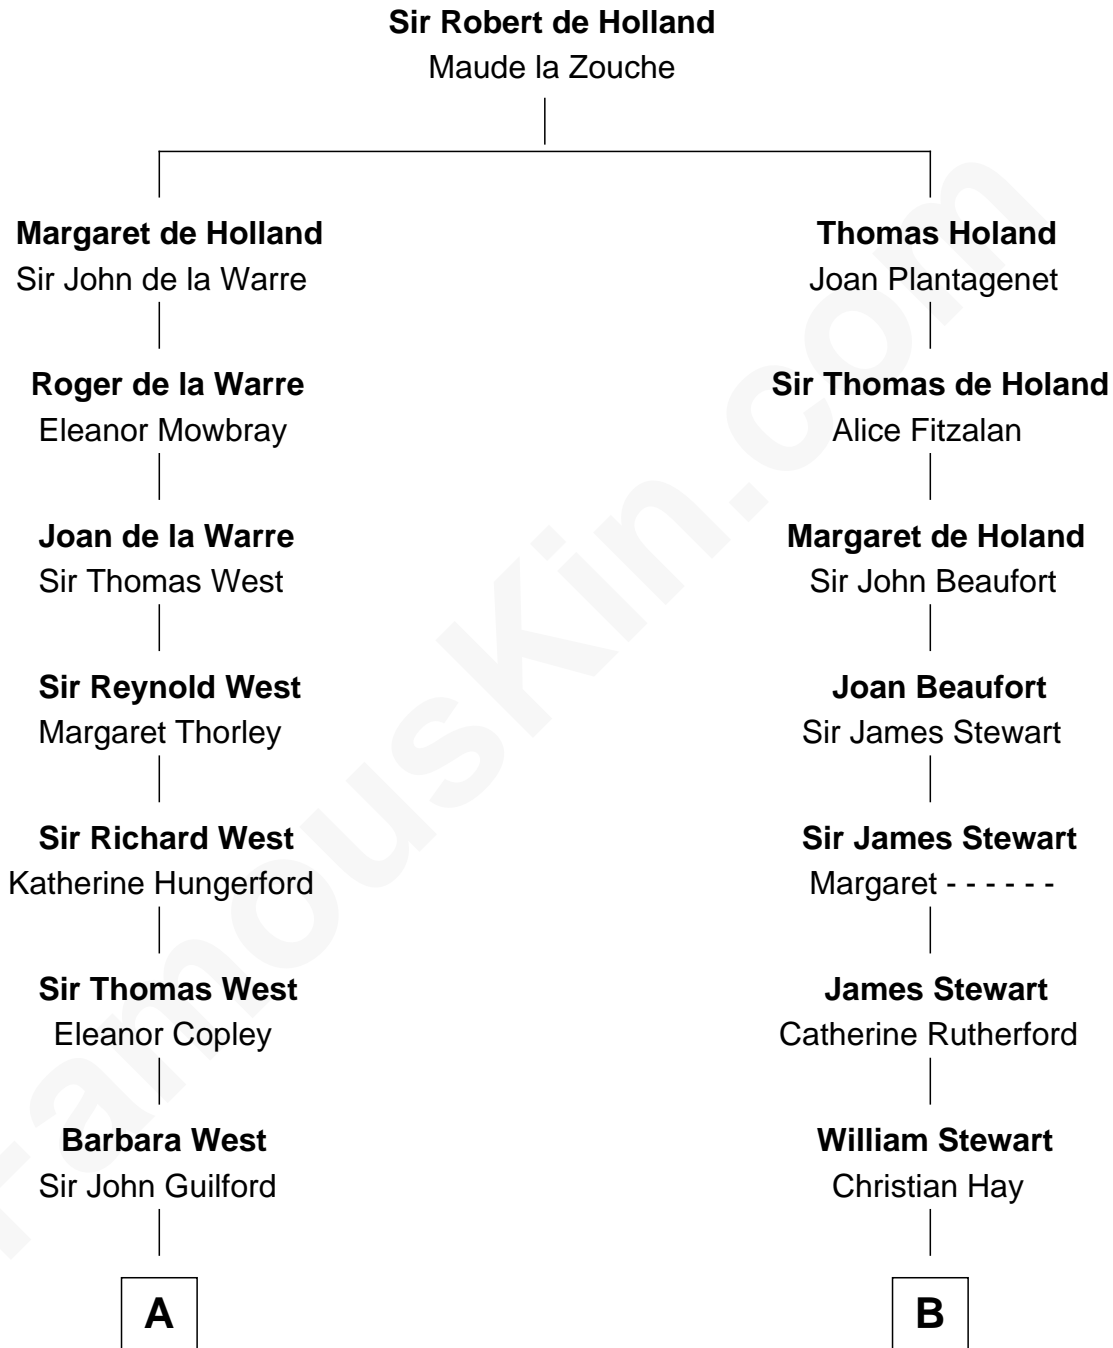

FamousKin.com
Relationship Chart of
George W. Bush
43rd U.S. President

16th cousin 5 times removed of
Noel Coward
Playwright, Actor, and Songwriter

C

—
Harriet Eleanor Fay
Rev. James Smith Bush

—
Samuel Prescott Bush
Flora Sheldon

—
Prescott Sheldon Bush
Dorothy Wear Walker

—
George Herbert Walker Bush
Barbara Pierce

—
George W. Bush
43rd U.S. President

FamousKin.com