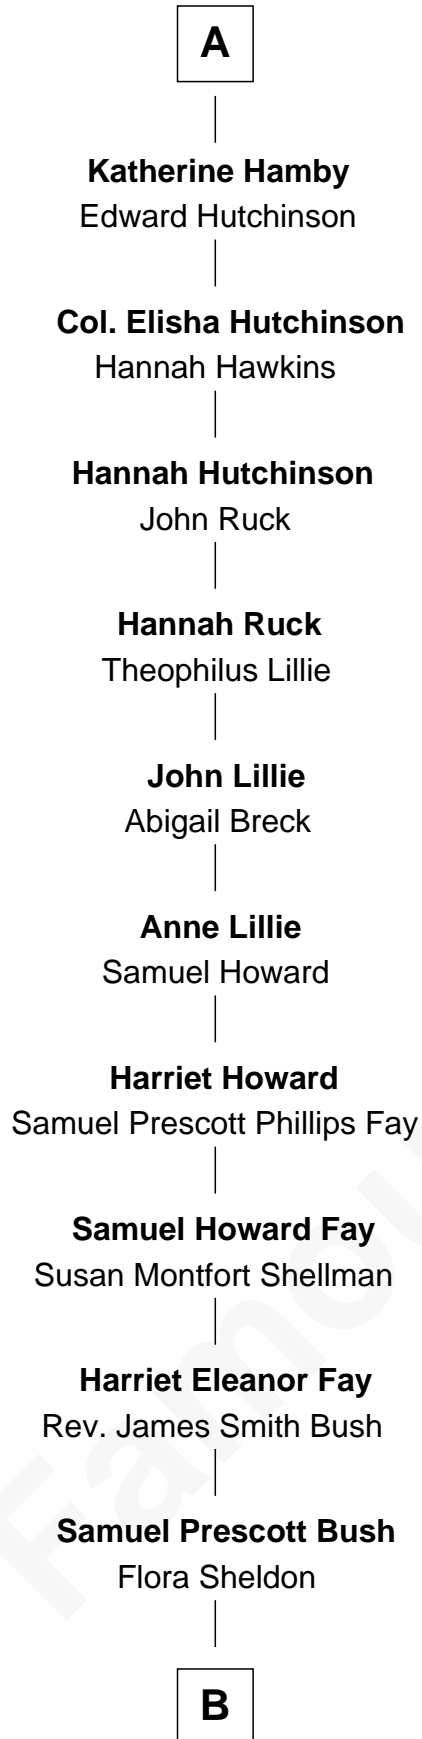

FamousKin.com Relationship Chart of

George W. Bush

43rd U.S. President

6th cousin 13 times removed of

Edmund Waller

English Poet and Politician

Sir Baldwin Freville

Maude le Scrope

Margaret Freville
Sir Hugh Willoughby

Margery Willoughby
Sir Godfrey Hilton

Elizabeth Hilton
Richard Thimbleby

Anne Thimbleby
John Booth

Eleanor Booth
Edward Hamby

William Hamby
Margaret Blewett

Robert Hamby
Elizabeth Arnold

A

Elizabeth Freville
Sir Thomas Ferrers

Sir Henry Ferrers
Margaret Heckstall

Sir Edward Ferrers
Constance Brome

Elizabeth Ferrers
John Hampden

Griffith Hampden
Anne Cave

Anne Hampden
Robert Waller

Edmund Waller
English Poet and Politician

B

—
Prescott Sheldon Bush

Dorothy Wear Walker

—
George Herbert Walker Bush

Barbara Pierce

—
George W. Bush

43rd U.S. President

FamousKin.com