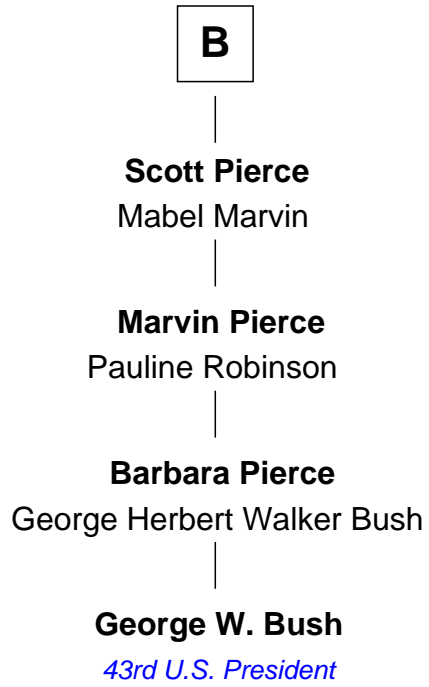

FamousKin.com Relationship Chart of

George W. Bush

43rd U.S. President

7th cousin 13 times removed of

Catherine Howard

5th Wife of King Henry VIII

Henry Plantagenet

Maud de Chaworth

Eleanor Plantagenet

Richard Fitzalan

John Fitzalan

Eleanor Maltravers

Joan Fitzalan

Sir William Echyngnam

Joan Echyngnam

Sir John Bayntun

Mary Gye
Rev. John Maverick

Elias Maverick
Anna Harris

Abigail Maverick
Matthew Clark

Mary Clark
John Stacy

Nymphas Stacy
Hannah Littlehale

Philemon Stacy
Mary Rand

Mary Stacy
James Pierce

Gen. James Pierce
Chloe Holbrook

Jonas James Pierce
Kate Pritzel

B

FamousKin.com