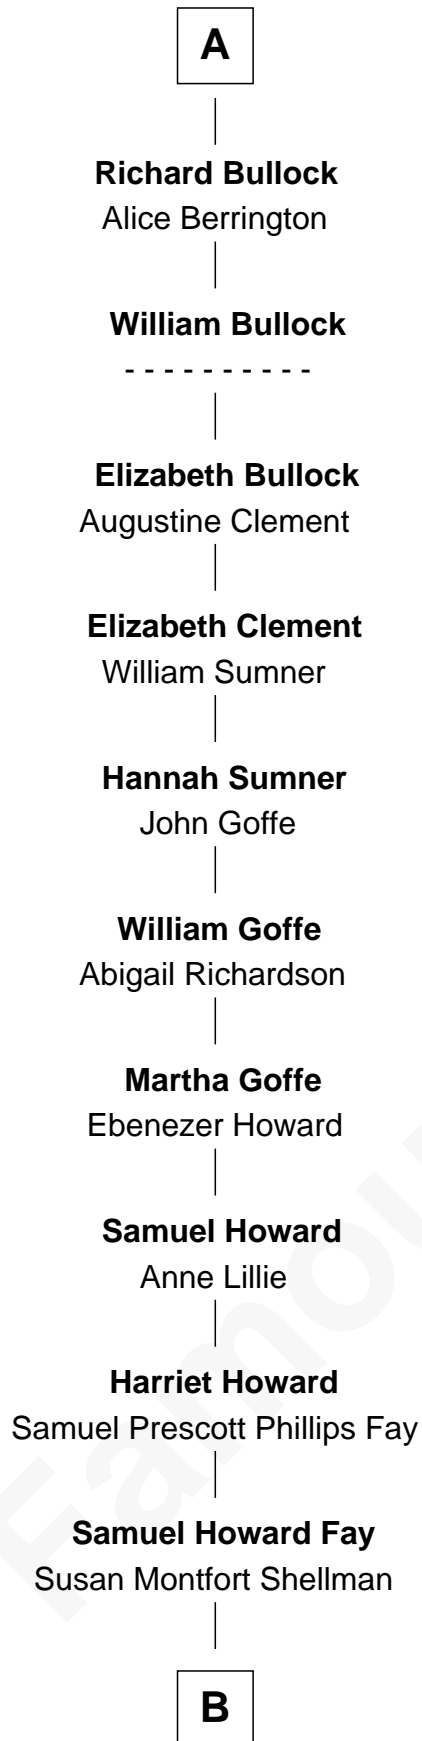

FamousKin.com

Relationship Chart of

George W. Bush

43rd U.S. President

7th cousin 14 times removed of

Catherine Howard

5th Wife of King Henry VIII

Bartholomew de Badlesmere

Elizabeth Howard

Joan de Vere

Sir William Norreys

Margaret Norreys

Gilbert Bullock

Thomas Bullock

Alice Kingsmill

A

Sir John Howard

Katherine Moleyns

Sir Thomas Howard

Elizabeth Tilney

Sir Edmund Howard

Joyce Culpeper

Catherine Howard

5th Wife of King Henry VIII

B

—
Harriet Eleanor Fay
Rev. James Smith Bush

—
Samuel Prescott Bush
Flora Sheldon

—
Prescott Sheldon Bush
Dorothy Wear Walker

—
George Herbert Walker Bush
Barbara Pierce

—
George W. Bush
43rd U.S. President