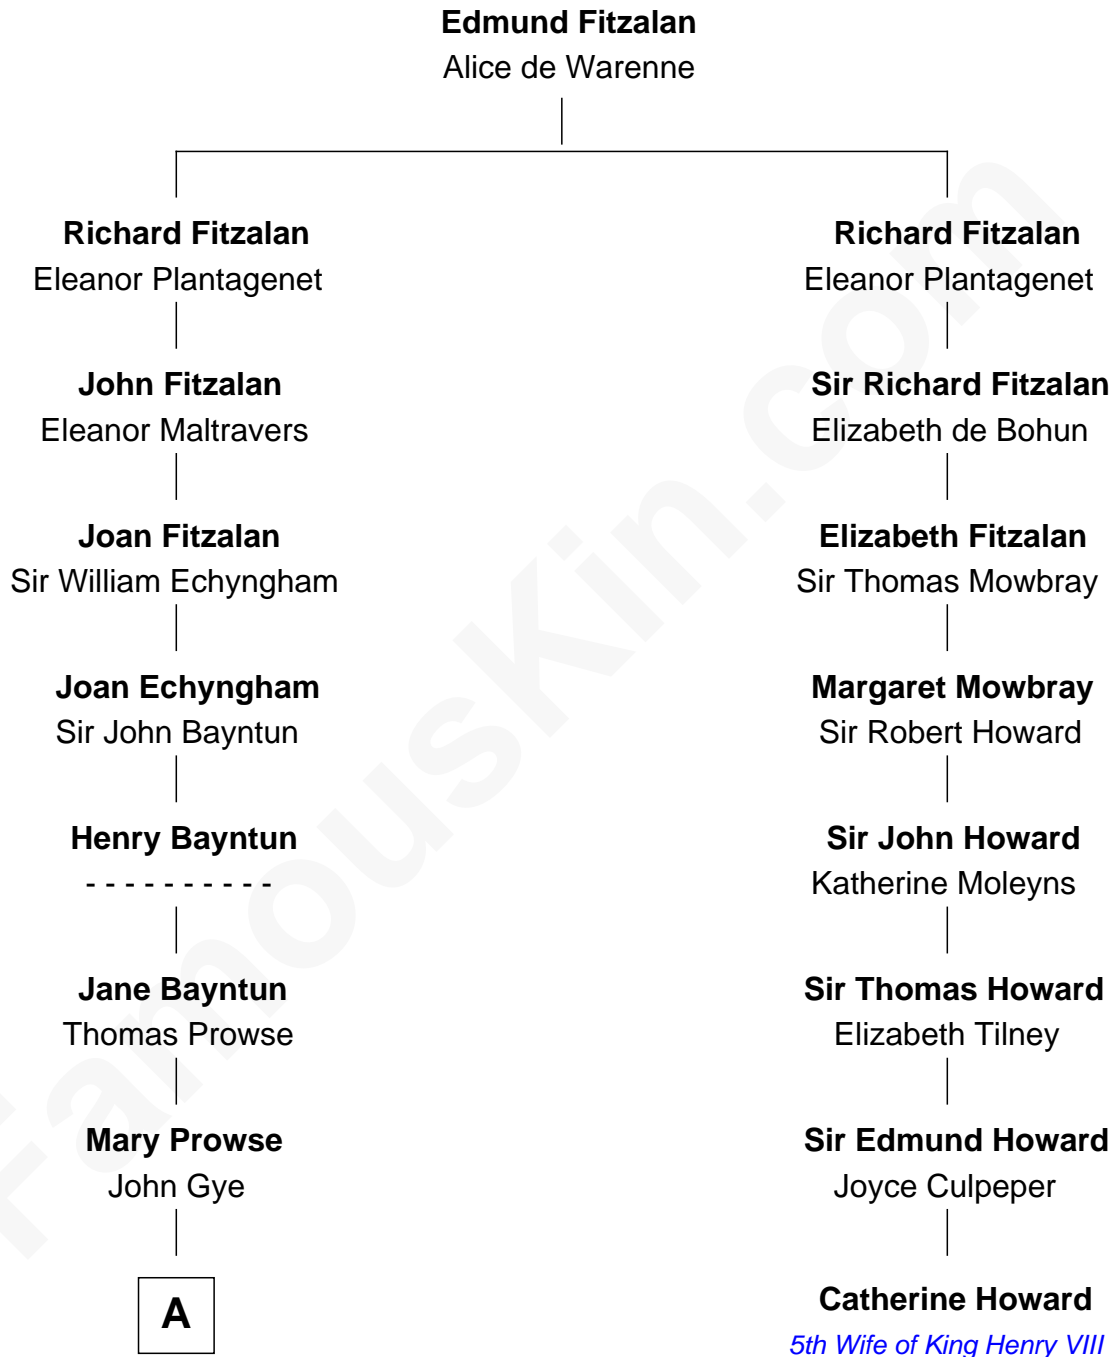

FamousKin.com Relationship Chart of

George W. Bush
43rd U.S. President

7th cousin 13 times removed of

Catherine Howard
5th Wife of King Henry VIII

A

Robert Gye
Grace Dowrish

Mary Gye
Rev. John Maverick

Elias Maverick
Anna Harris

Abigail Maverick
Matthew Clark

Mary Clark
John Stacy

Nymphas Stacy
Hannah Littlehale

Philemon Stacy
Mary Rand

Mary Stacy
James Pierce

Gen. James Pierce
Chloe Holbrook

Jonas James Pierce
Kate Pritzel

B

B

—
Scott Pierce
Mabel Marvin

—
Marvin Pierce
Pauline Robinson

—
Barbara Pierce
George Herbert Walker Bush

—
George W. Bush
43rd U.S. President

FamousKin.com