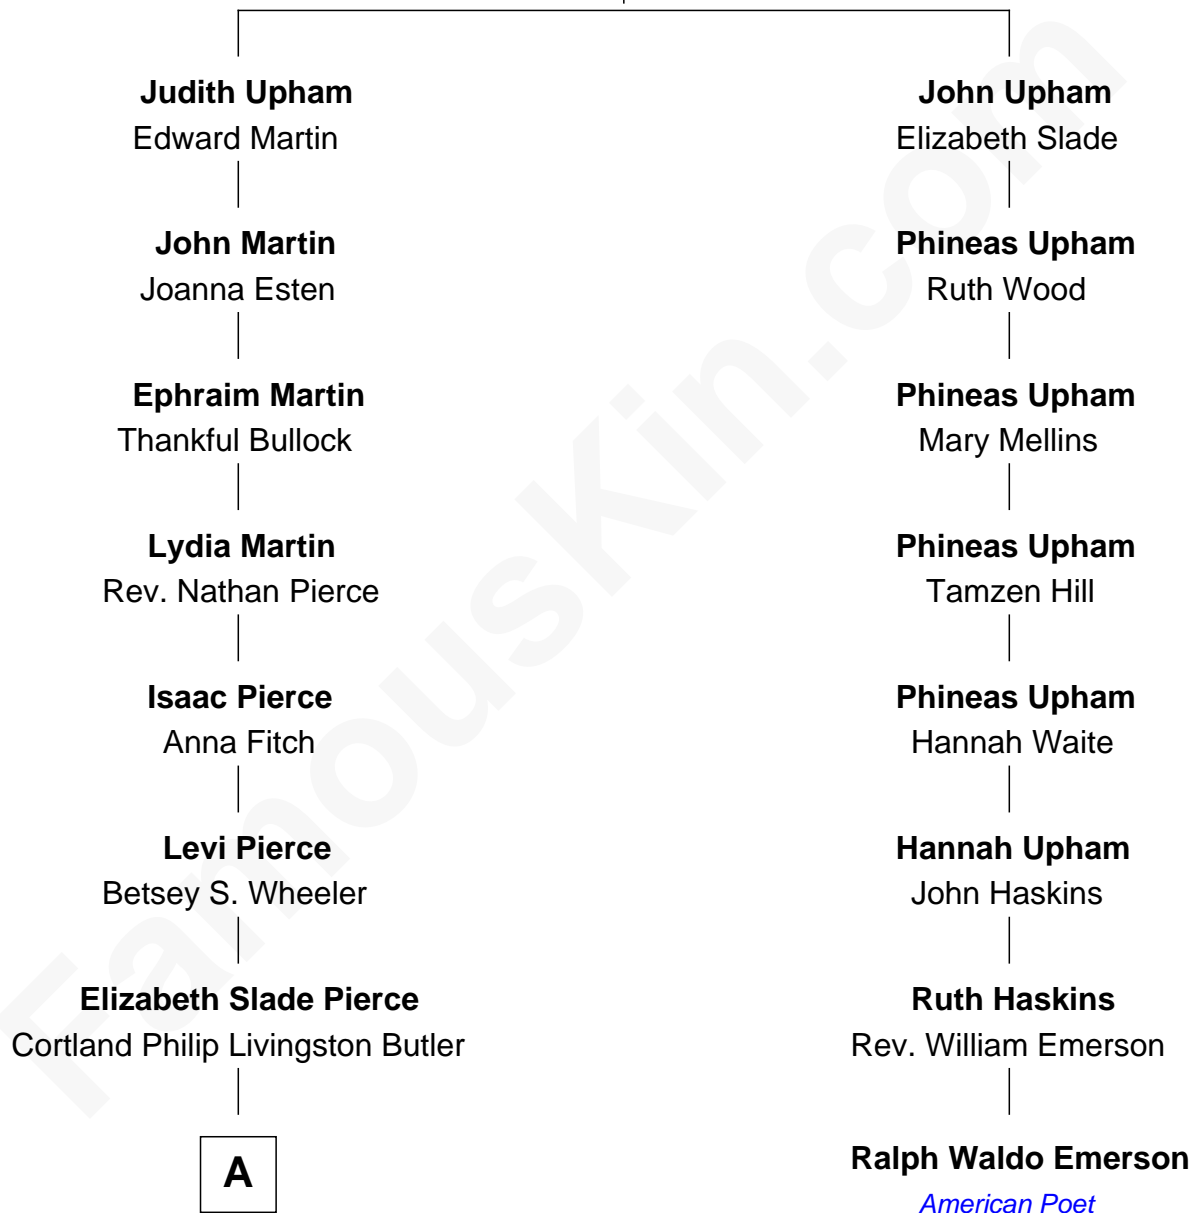

FamousKin.com Relationship Chart of

George W. Bush
43rd U.S. President

7th cousin 4 times removed of

Ralph Waldo Emerson
American Poet

Richard Upham
Maria - - - - -

A

—
Mary Elizabeth Butler
Robert Emmet Sheldon

—
Flora Sheldon
Samuel Prescott Bush

—
Prescott Sheldon Bush
Dorothy Wear Walker

—
George Herbert Walker Bush
Barbara Pierce

—
George W. Bush
43rd U.S. President

FamousKin.com