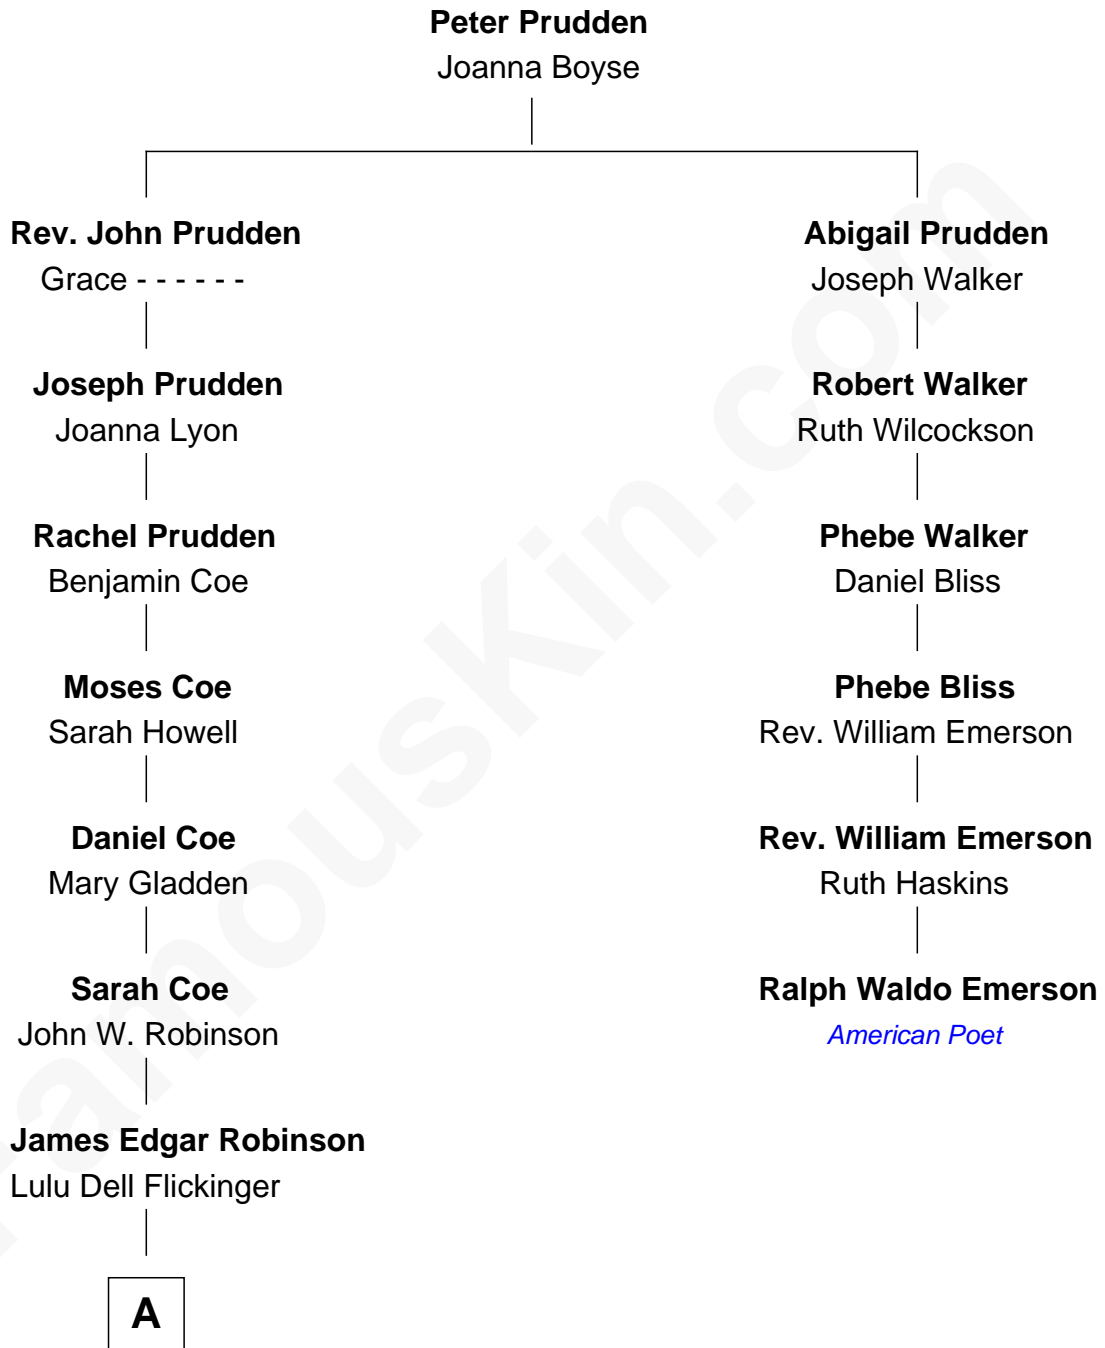

# FamousKin.com Relationship Chart of

**George W. Bush**  
43rd U.S. President

5th cousin 4 times removed of

**Ralph Waldo Emerson**  
American Poet

**A**

—  
**Pauline Robinson**

Marvin Pierce

—  
**Barbara Pierce**

George Herbert Walker Bush

—  
**George W. Bush**

*43rd U.S. President*

FamousKin.com