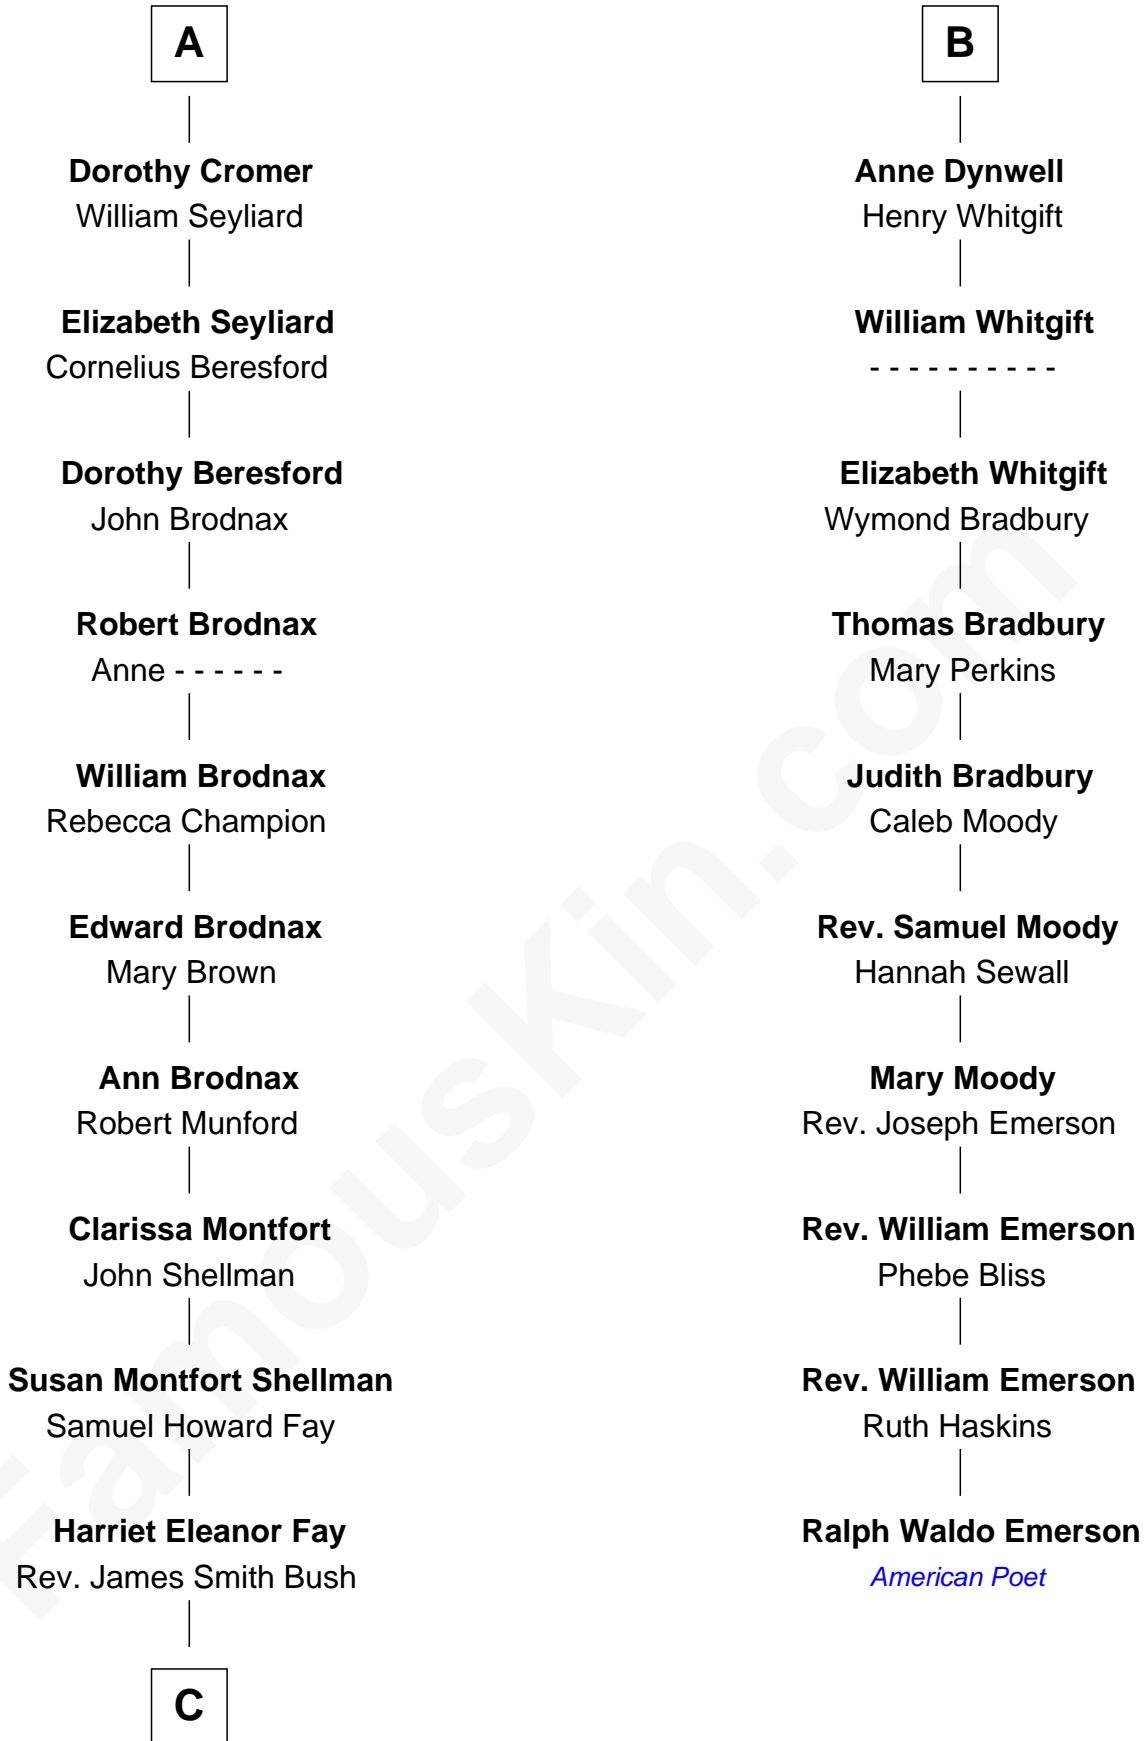

# FamousKin.com Relationship Chart of

**George W. Bush**

*43rd U.S. President*

16th cousin 4 times removed of

**Ralph Waldo Emerson**

*American Poet*

**John de Mowbray**

Joan of Lancaster

**C**

—  
**Samuel Prescott Bush**

Flora Sheldon

—  
**Prescott Sheldon Bush**

Dorothy Wear Walker

—  
**George Herbert Walker Bush**

Barbara Pierce

—  
**George W. Bush**

*43rd U.S. President*

FamousKin.com