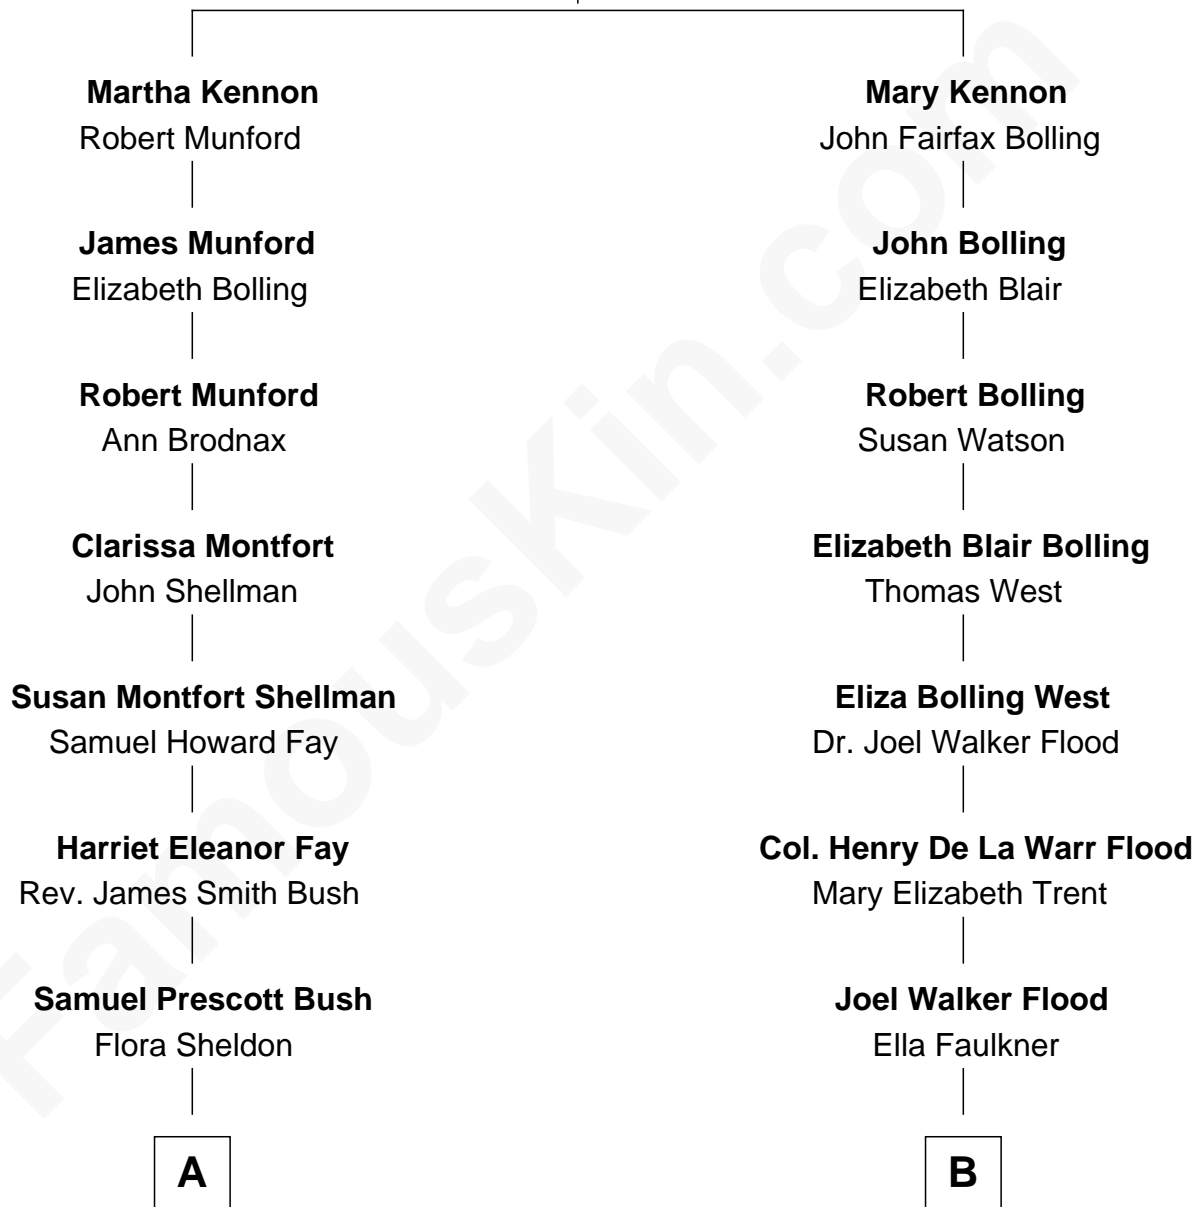

FamousKin.com Relationship Chart of

George W. Bush

43rd U.S. President

8th cousin 1 time removed of

Admiral Richard Byrd

Polar Explorer

Richard Kennon
Elizabeth Worsham

FamousKin.com