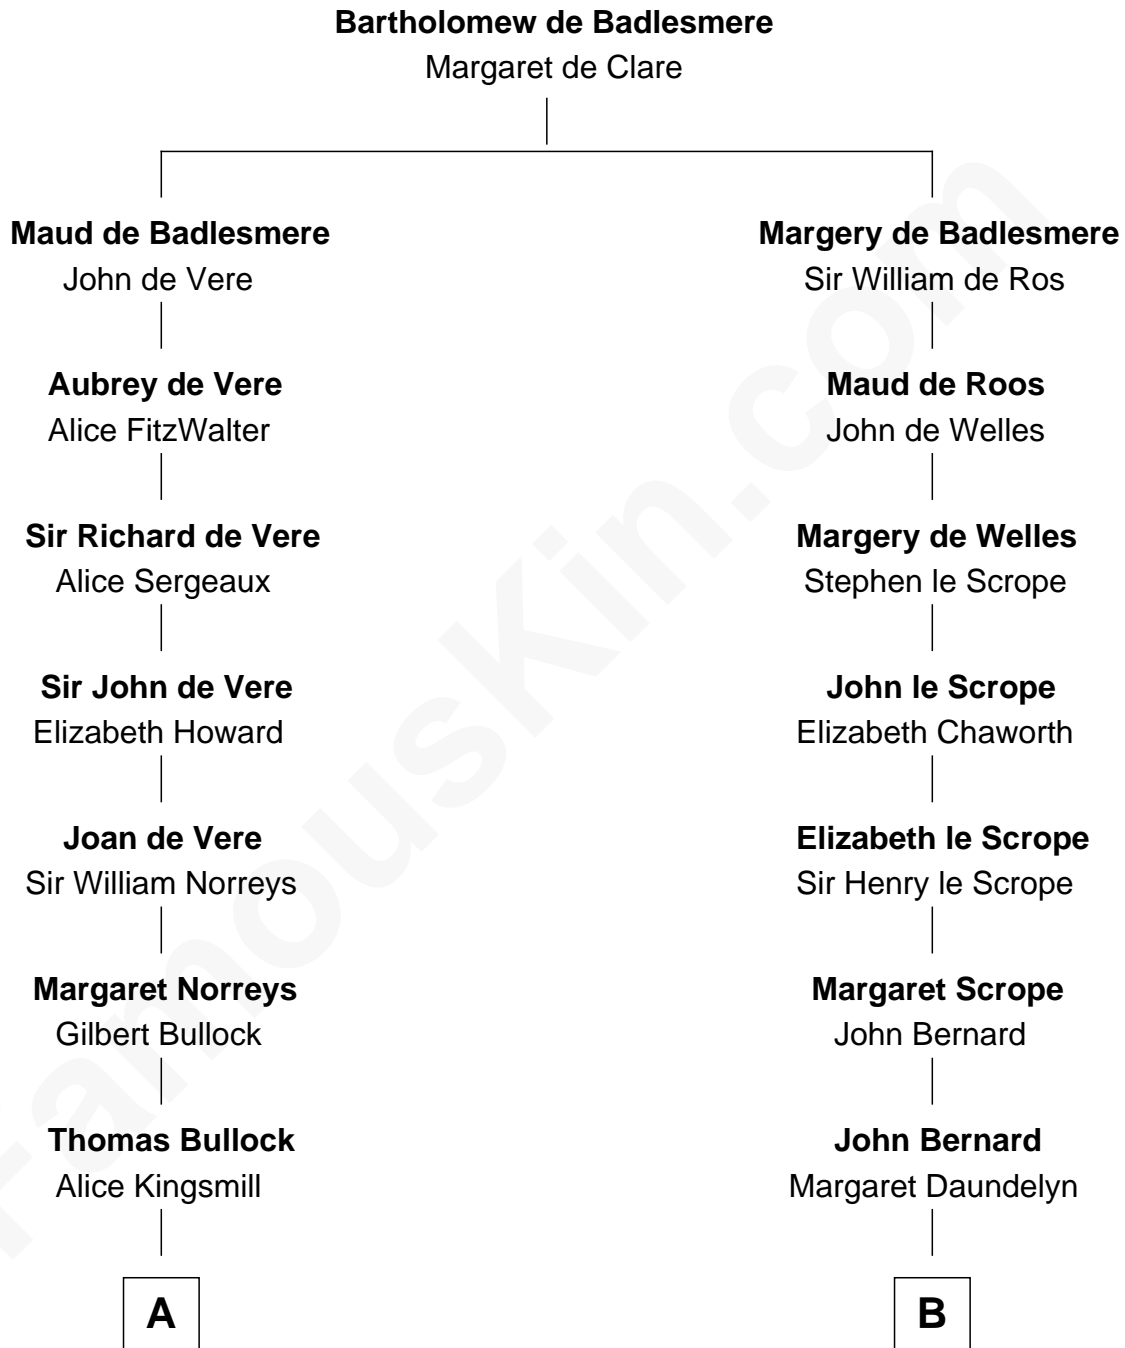

**FamousKin.com**  
**Relationship Chart of**  
**George W. Bush**  
*43rd U.S. President*

**18th cousin 3 times removed of**  
**Admiral Richard Byrd**  
*Polar Explorer*

**C**

**Harriet Eleanor Fay**  
Rev. James Smith Bush

**Samuel Prescott Bush**  
Flora Sheldon

**Prescott Sheldon Bush**  
Dorothy Wear Walker

**George Herbert Walker Bush**  
Barbara Pierce

**George W. Bush**  
*43rd U.S. President*

**D**

**Richard Evelyn Byrd**  
Eleanor Bolling Flood

**Admiral Richard Byrd**  
*Polar Explorer*

FamousKin.com