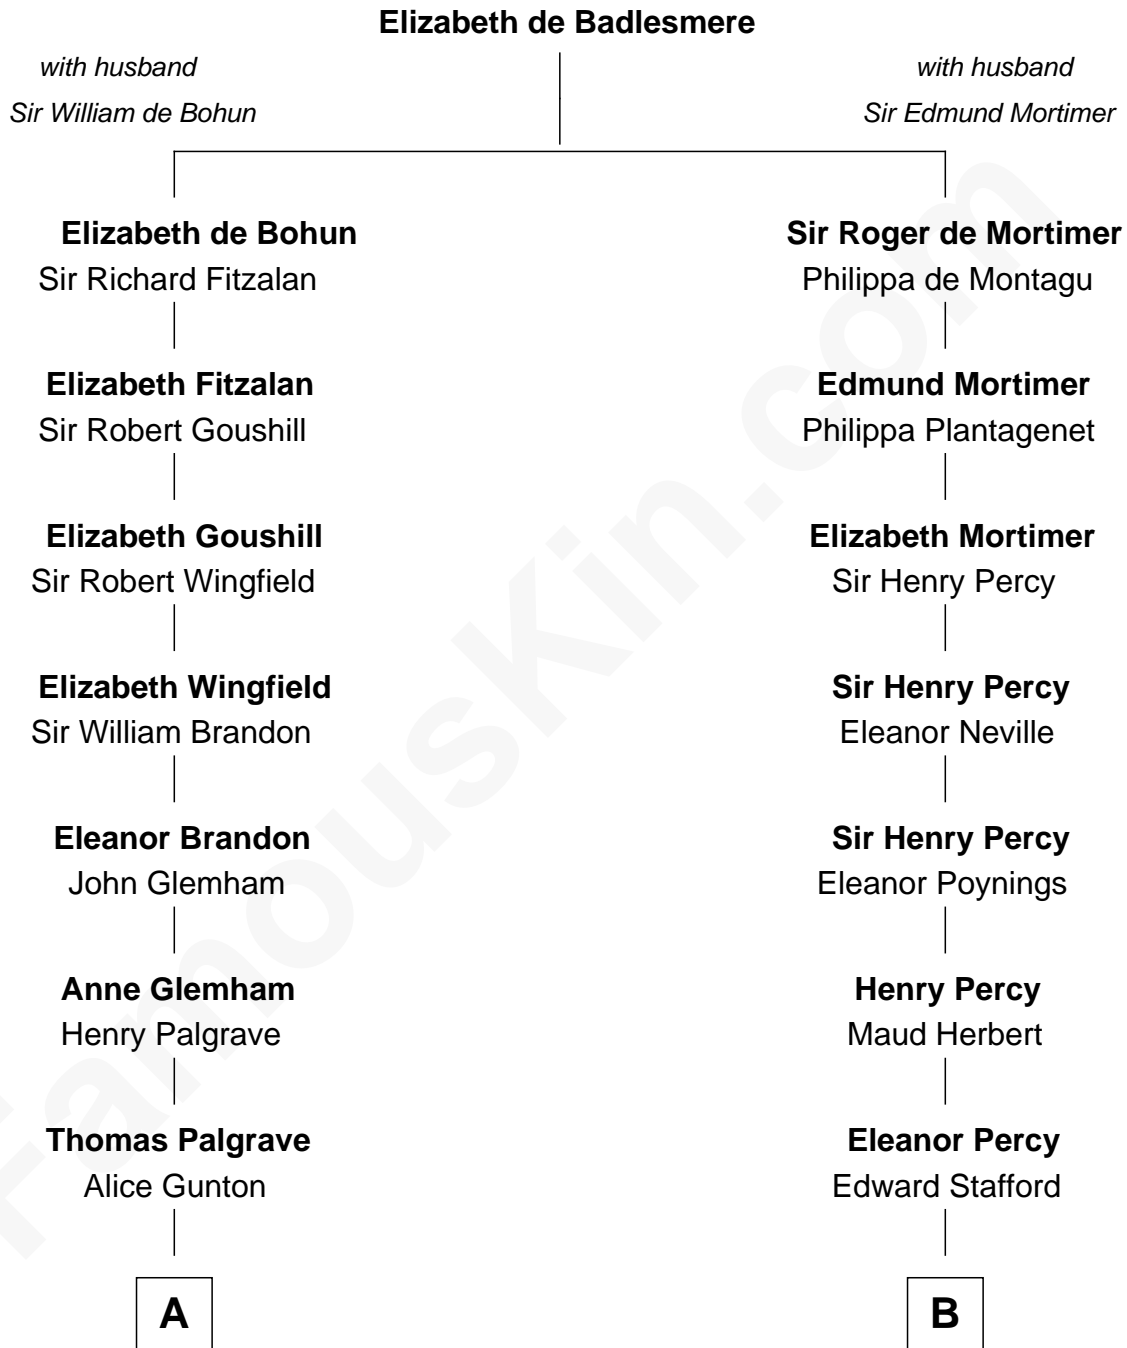

**FamousKin.com**  
**Relationship Chart of**  
**George W. Bush**  
*43rd U.S. President*

20th cousin 1 time removed of  
**Admiral Richard Byrd**  
*Polar Explorer*

**C**

**Harriet Eleanor Fay**  
Rev. James Smith Bush

**Samuel Prescott Bush**  
Flora Sheldon

**Prescott Sheldon Bush**  
Dorothy Wear Walker

**George Herbert Walker Bush**  
Barbara Pierce

**George W. Bush**  
*43rd U.S. President*

**D**

**Richard Evelyn Byrd**  
Anne Harrison

**Col. William Byrd**  
Jane Meriwether Rivers

**Richard Evelyn Byrd**  
Eleanor Bolling Flood

**Admiral Richard Byrd**  
*Polar Explorer*

FamousKin.com