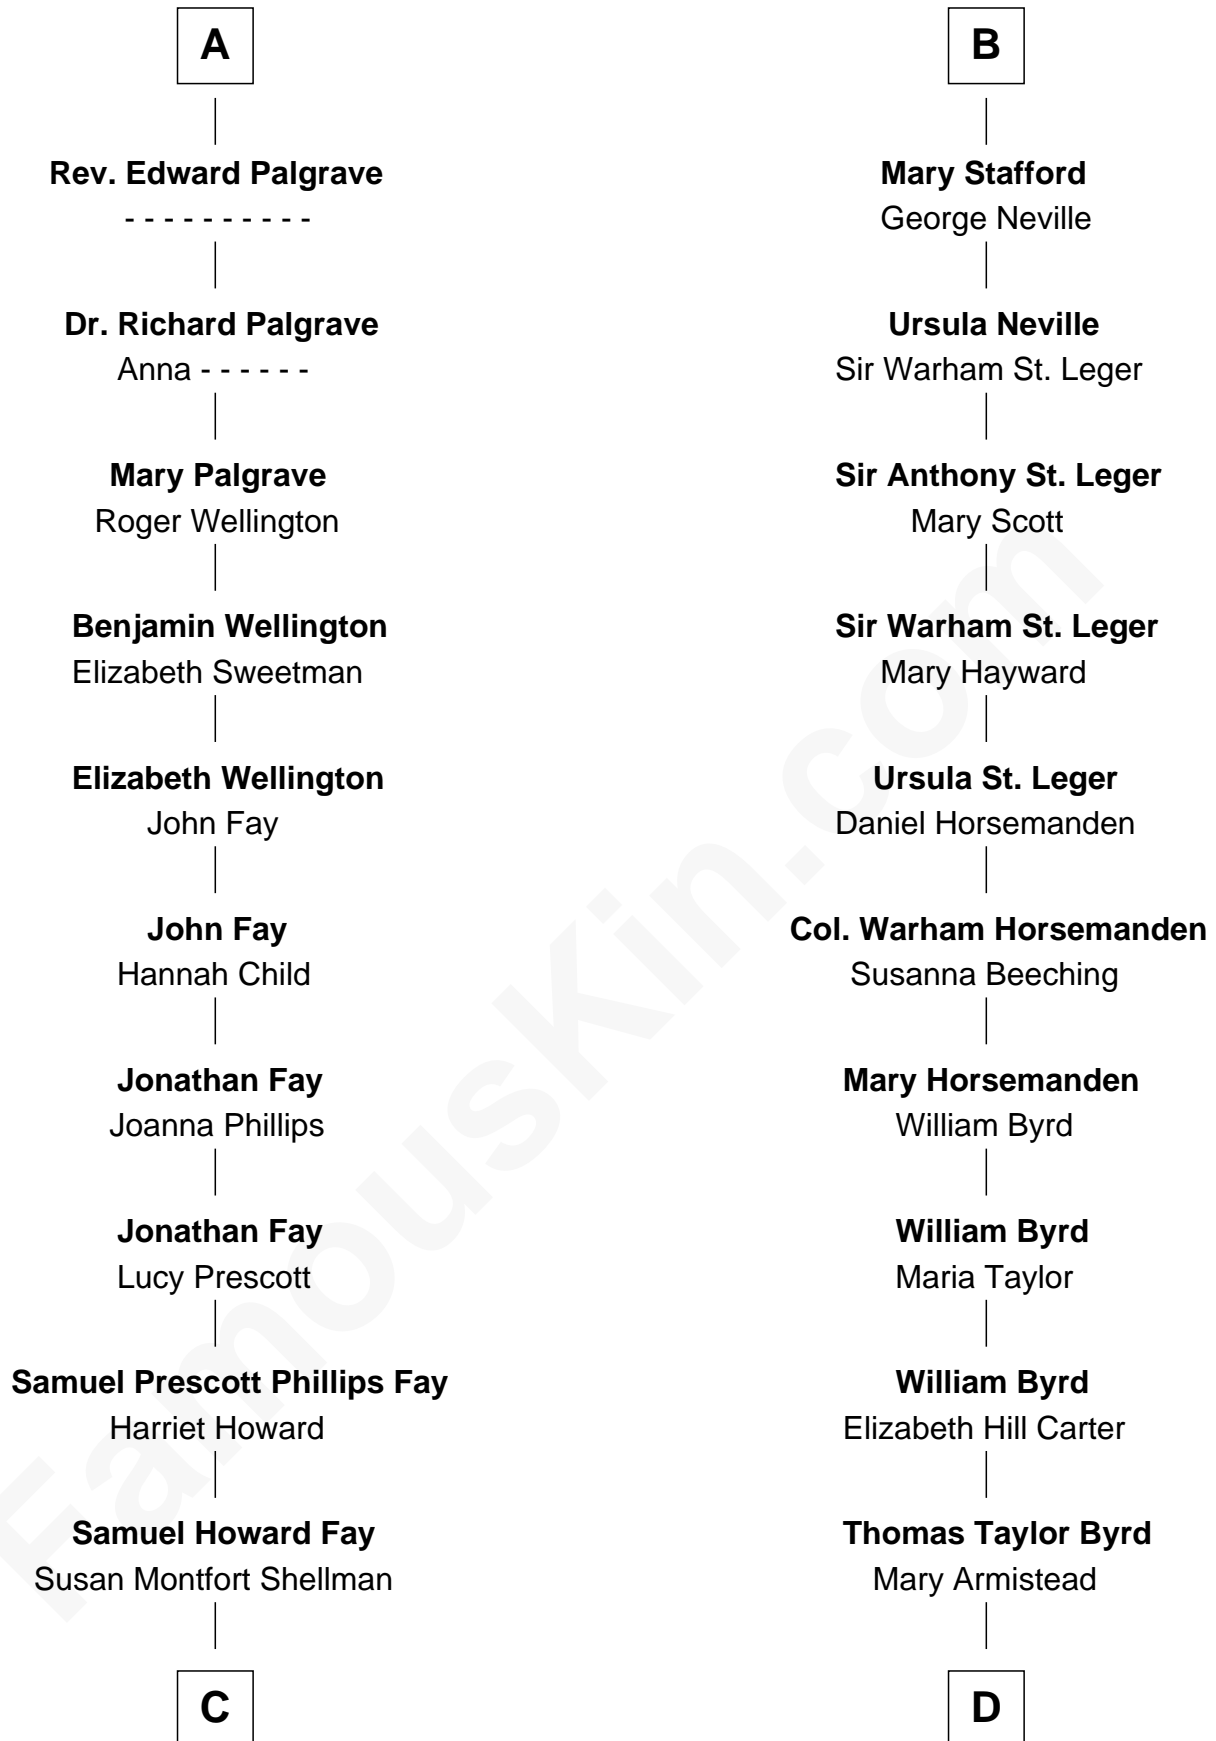

**FamousKin.com**  
**Relationship Chart of**  
**George W. Bush**  
*43rd U.S. President*

20th cousin 1 time removed of  
**Admiral Richard Byrd**  
*Polar Explorer*

**C**

**Harriet Eleanor Fay**  
Rev. James Smith Bush

**Samuel Prescott Bush**  
Flora Sheldon

**Prescott Sheldon Bush**  
Dorothy Wear Walker

**George Herbert Walker Bush**  
Barbara Pierce

**George W. Bush**  
*43rd U.S. President*

**D**

**Richard Evelyn Byrd**  
Anne Harrison

**Col. William Byrd**  
Jane Meriwether Rivers

**Richard Evelyn Byrd**  
Eleanor Bolling Flood

**Admiral Richard Byrd**  
*Polar Explorer*

FamousKin.com