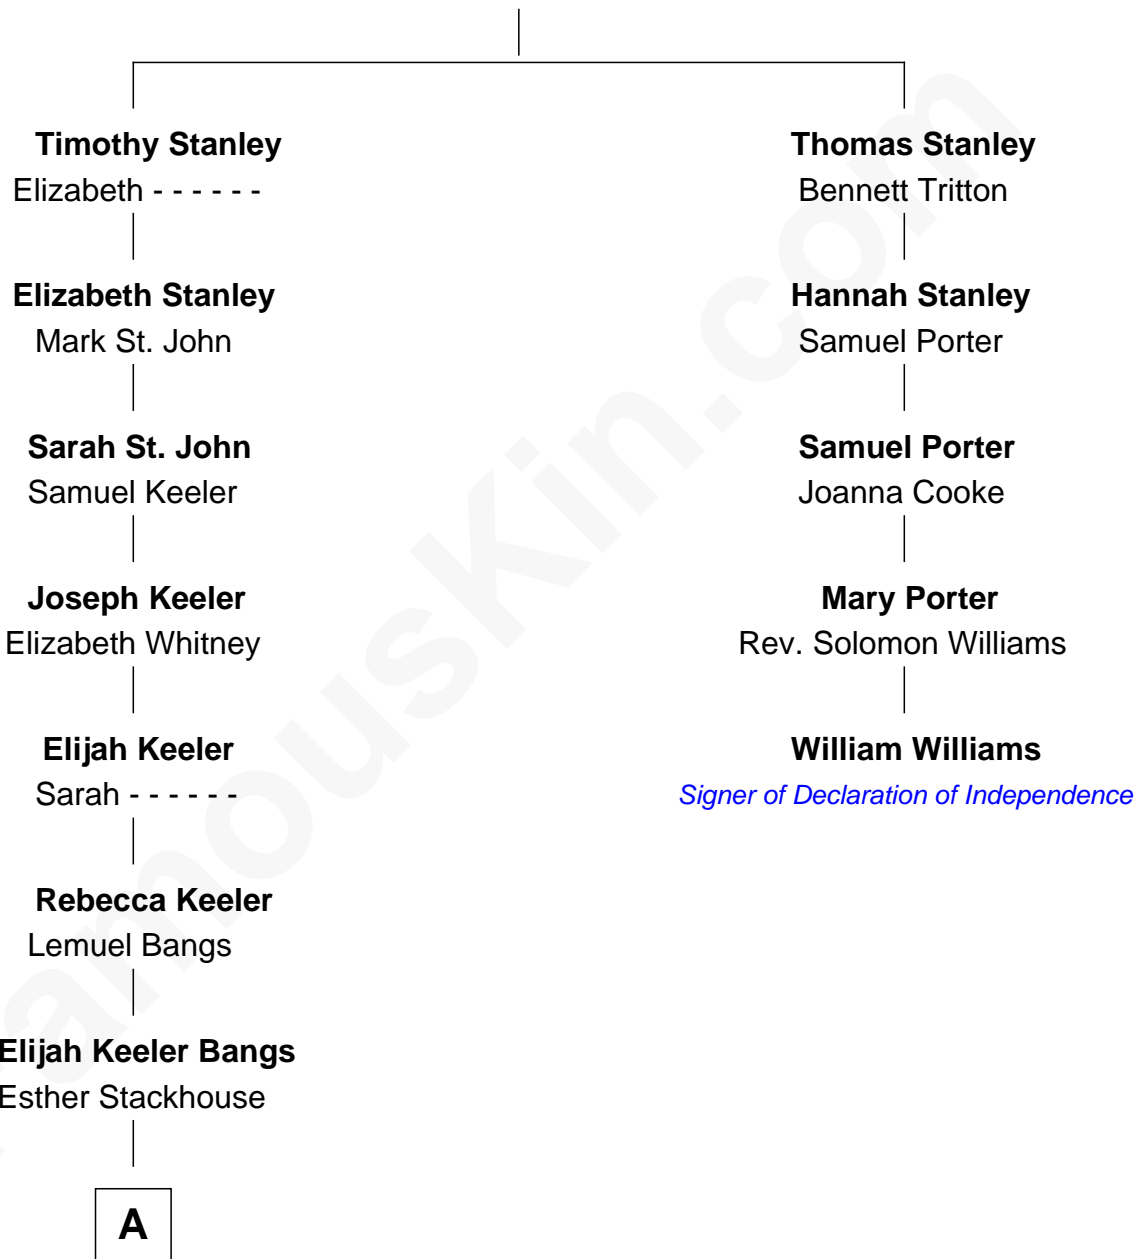

FamousKin.com Relationship Chart of

George W. Bush

43rd U.S. President

4th cousin 8 times removed of

William Williams

Signer of the Declaration of Independence

Robert Stanley

A

—
Mary Anne Bangs
Joseph Ambrose Beaky

—
Martha Adela Beaky
David Davis Walker

—
George Herbert Walker
Lucretia Wear

—
Dorothy Wear Walker
Prescott Sheldon Bush

—
George Herbert Walker Bush
Barbara Pierce

—
George W. Bush
43rd U.S. President

FamousKin.com