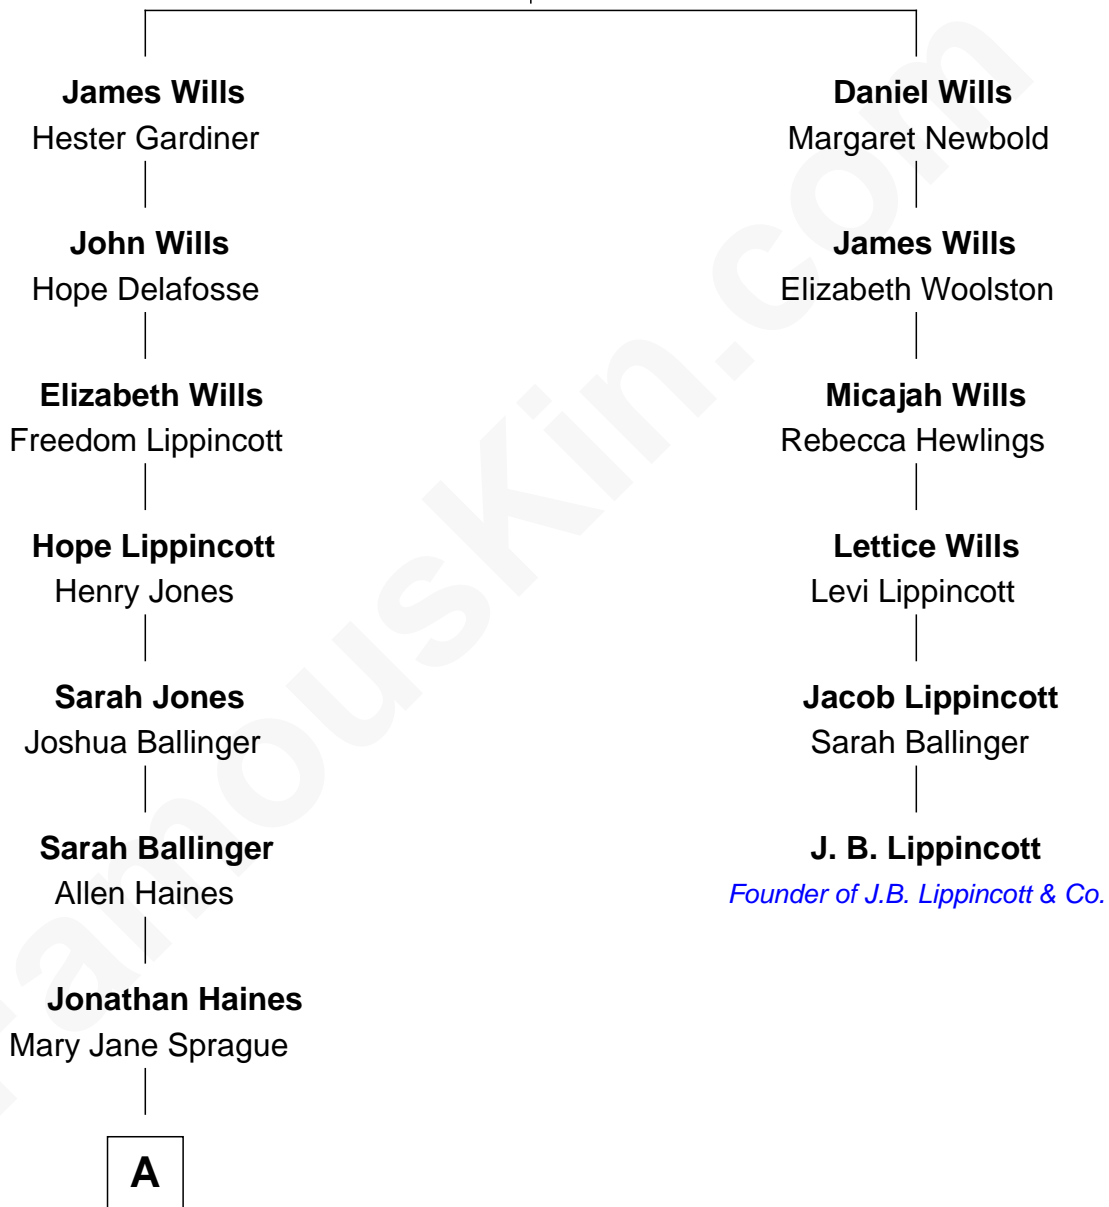

FamousKin.com Relationship Chart of

George W. Bush
43rd U.S. President

5th cousin 6 times removed of

J. B. Lippincott

Founder of J.B. Lippincott & Co.

Dr. Daniel Wills
Elizabeth - - - - -

A

—
Sarah Haines

Jacob Marion Flickinger

—
Lulu Dell Flickinger

James Edgar Robinson

—
Pauline Robinson

Marvin Pierce

—
Barbara Pierce

George Herbert Walker Bush

—
George W. Bush

43rd U.S. President

FamousKin.com