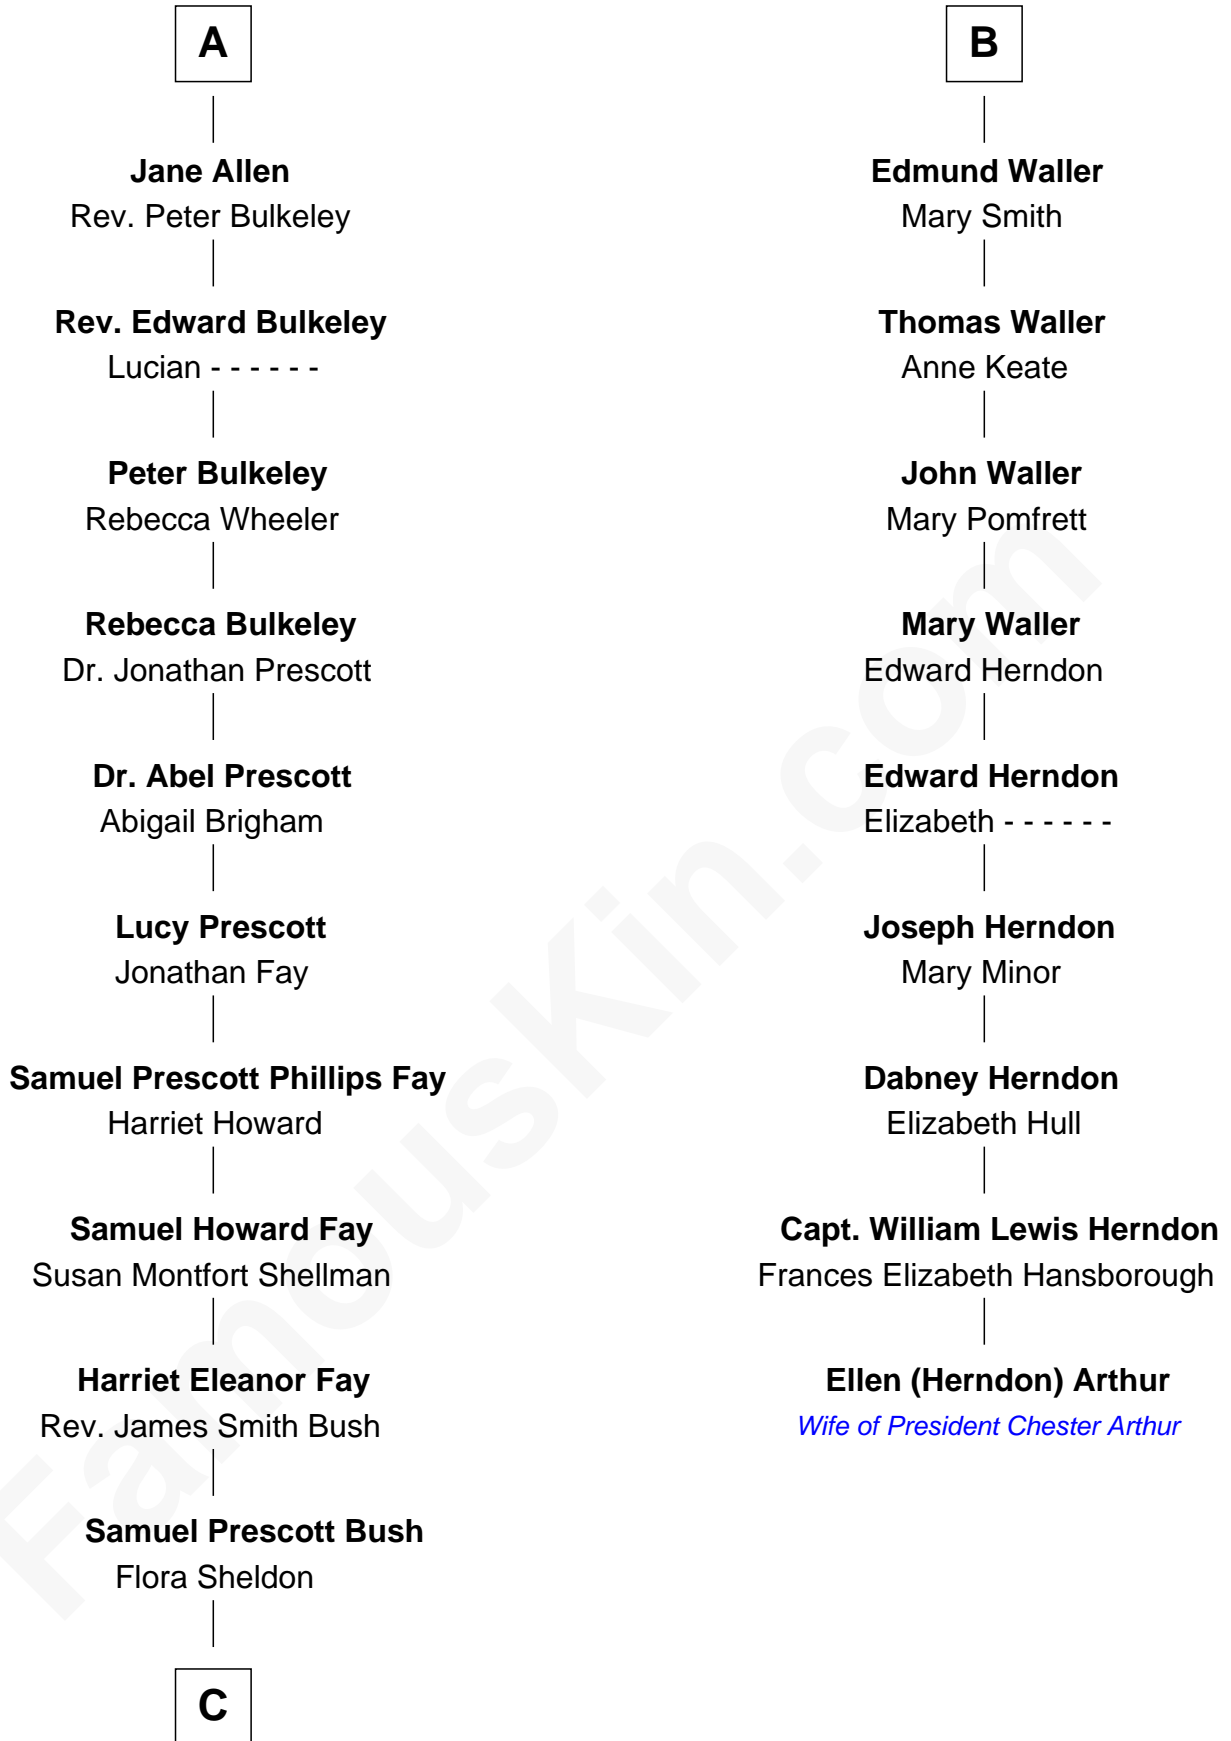

FamousKin.com
Relationship Chart of
George W. Bush
43rd U.S. President

15th cousin 4 times removed of
Ellen (Herndon) Arthur
Wife of President Chester A. Arthur

Sir John Boteler
 Alice Plumpton

C

—
Prescott Sheldon Bush

Dorothy Wear Walker

—
George Herbert Walker Bush

Barbara Pierce

—
George W. Bush

43rd U.S. President

FamousKin.com