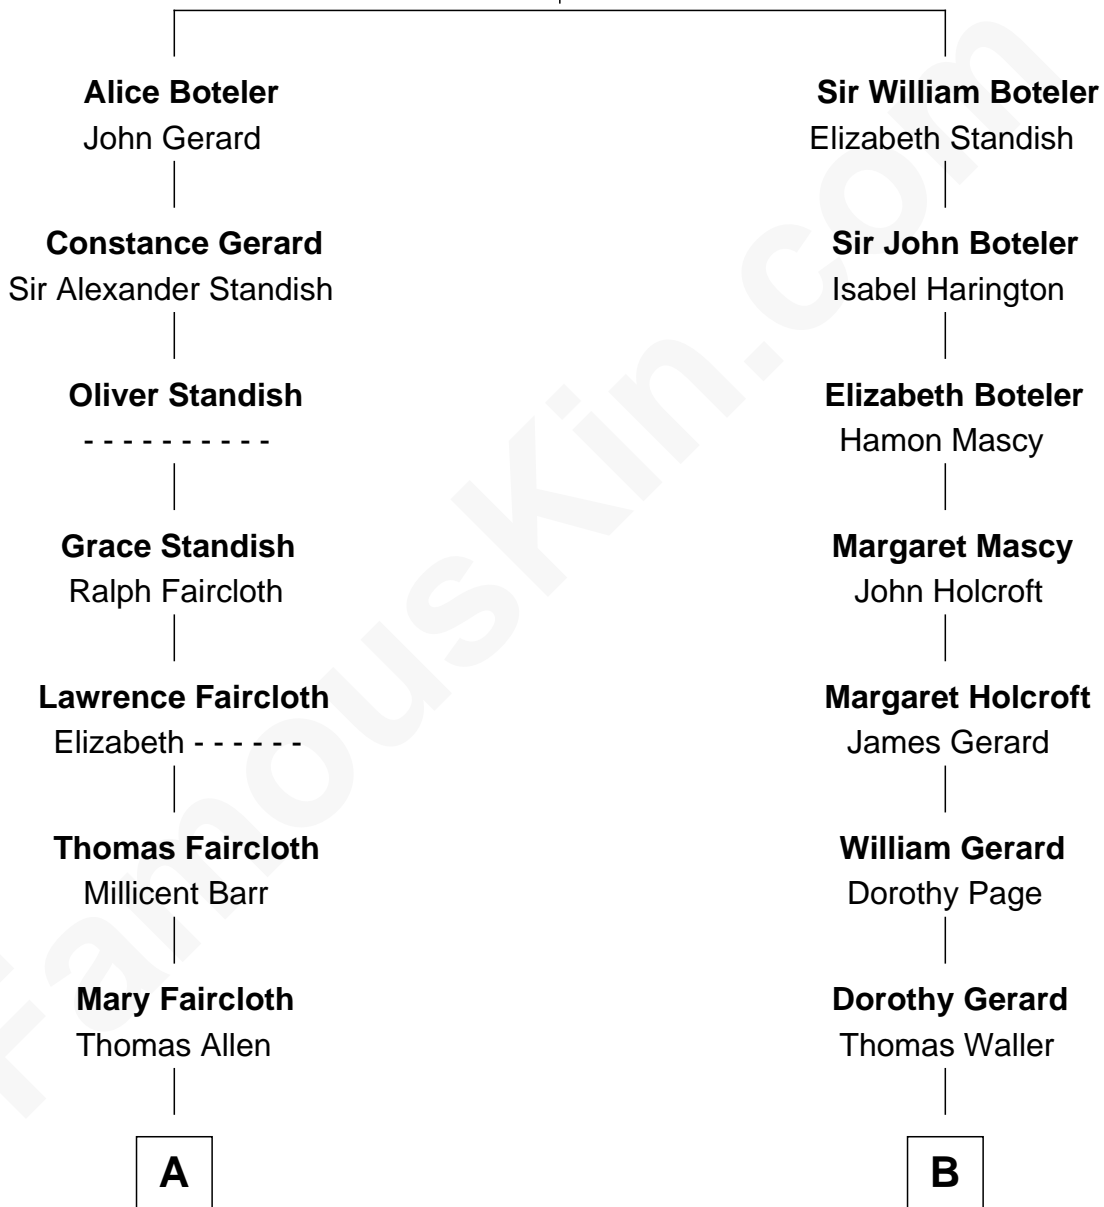

FamousKin.com
Relationship Chart of
George W. Bush
43rd U.S. President

15th cousin 4 times removed of
Ellen (Herndon) Arthur
Wife of President Chester A. Arthur

Sir John Boteler
 Alice Plumpton

C

—
Prescott Sheldon Bush

Dorothy Wear Walker

—
George Herbert Walker Bush

Barbara Pierce

—
George W. Bush

43rd U.S. President

FamousKin.com