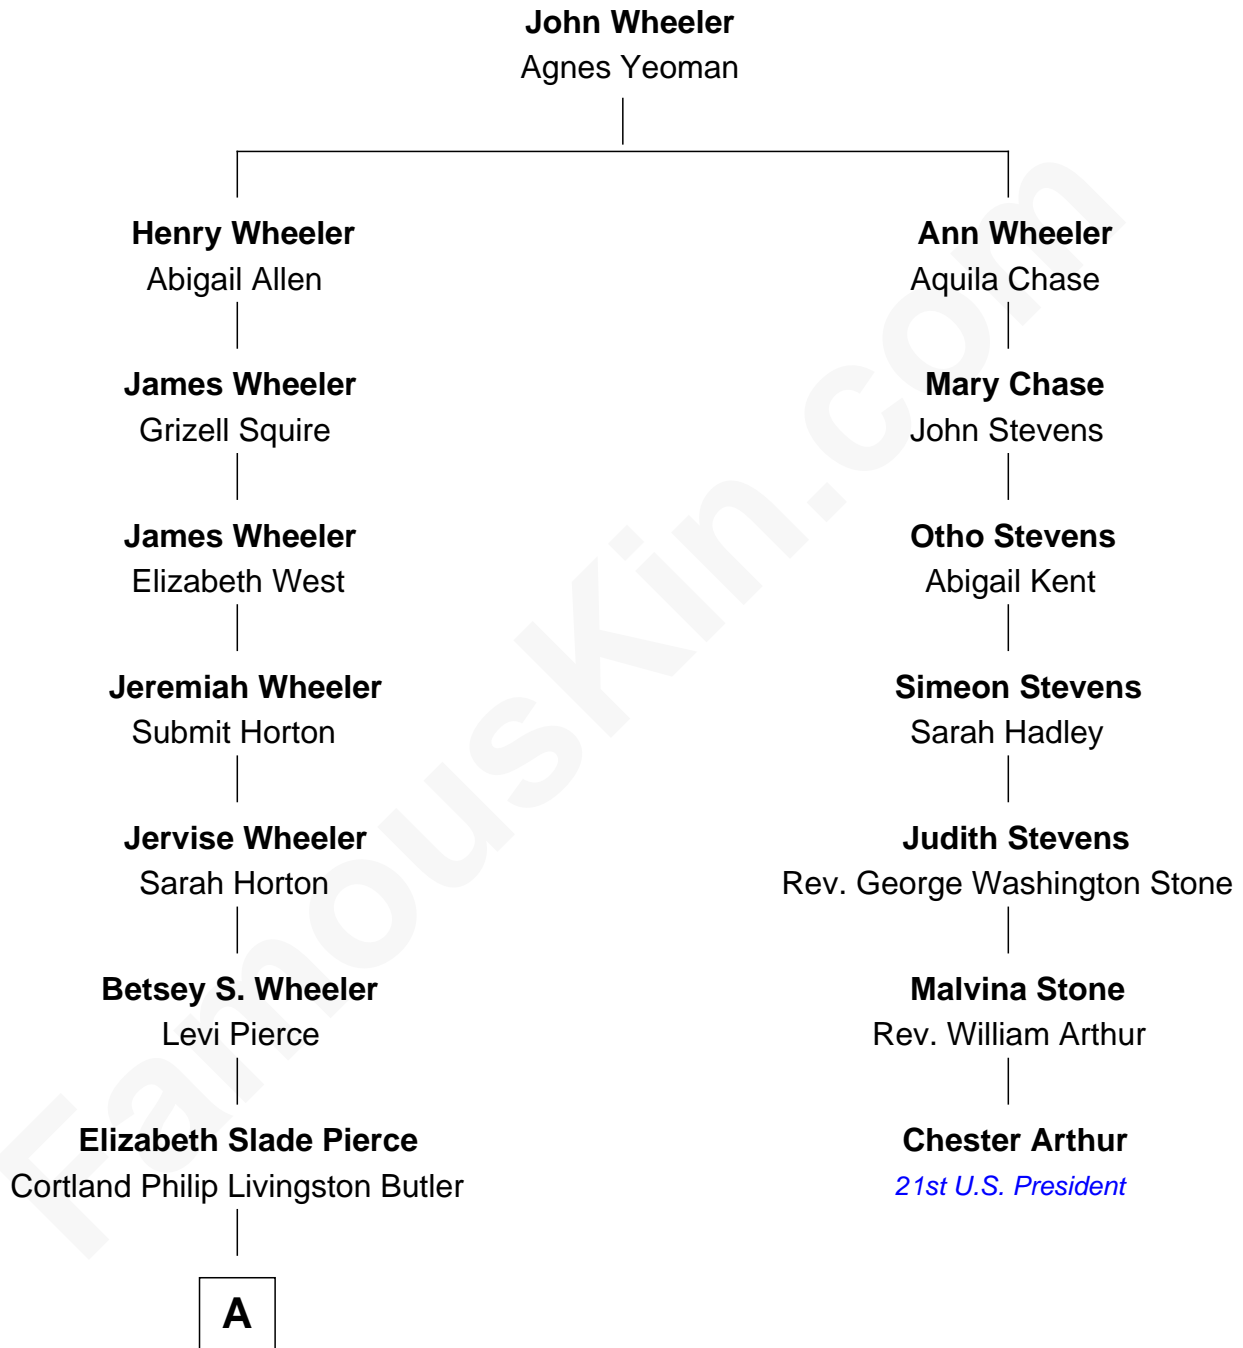

# FamousKin.com Relationship Chart of

**George W. Bush**  
43rd U.S. President

6th cousin 5 times removed of

**Chester Arthur**  
21st U.S. President

**A**

—  
**Mary Elizabeth Butler**  
Robert Emmet Sheldon

—  
**Flora Sheldon**  
Samuel Prescott Bush

—  
**Prescott Sheldon Bush**  
Dorothy Wear Walker

—  
**George Herbert Walker Bush**  
Barbara Pierce

—  
**George W. Bush**  
*43rd U.S. President*

FamousKin.com