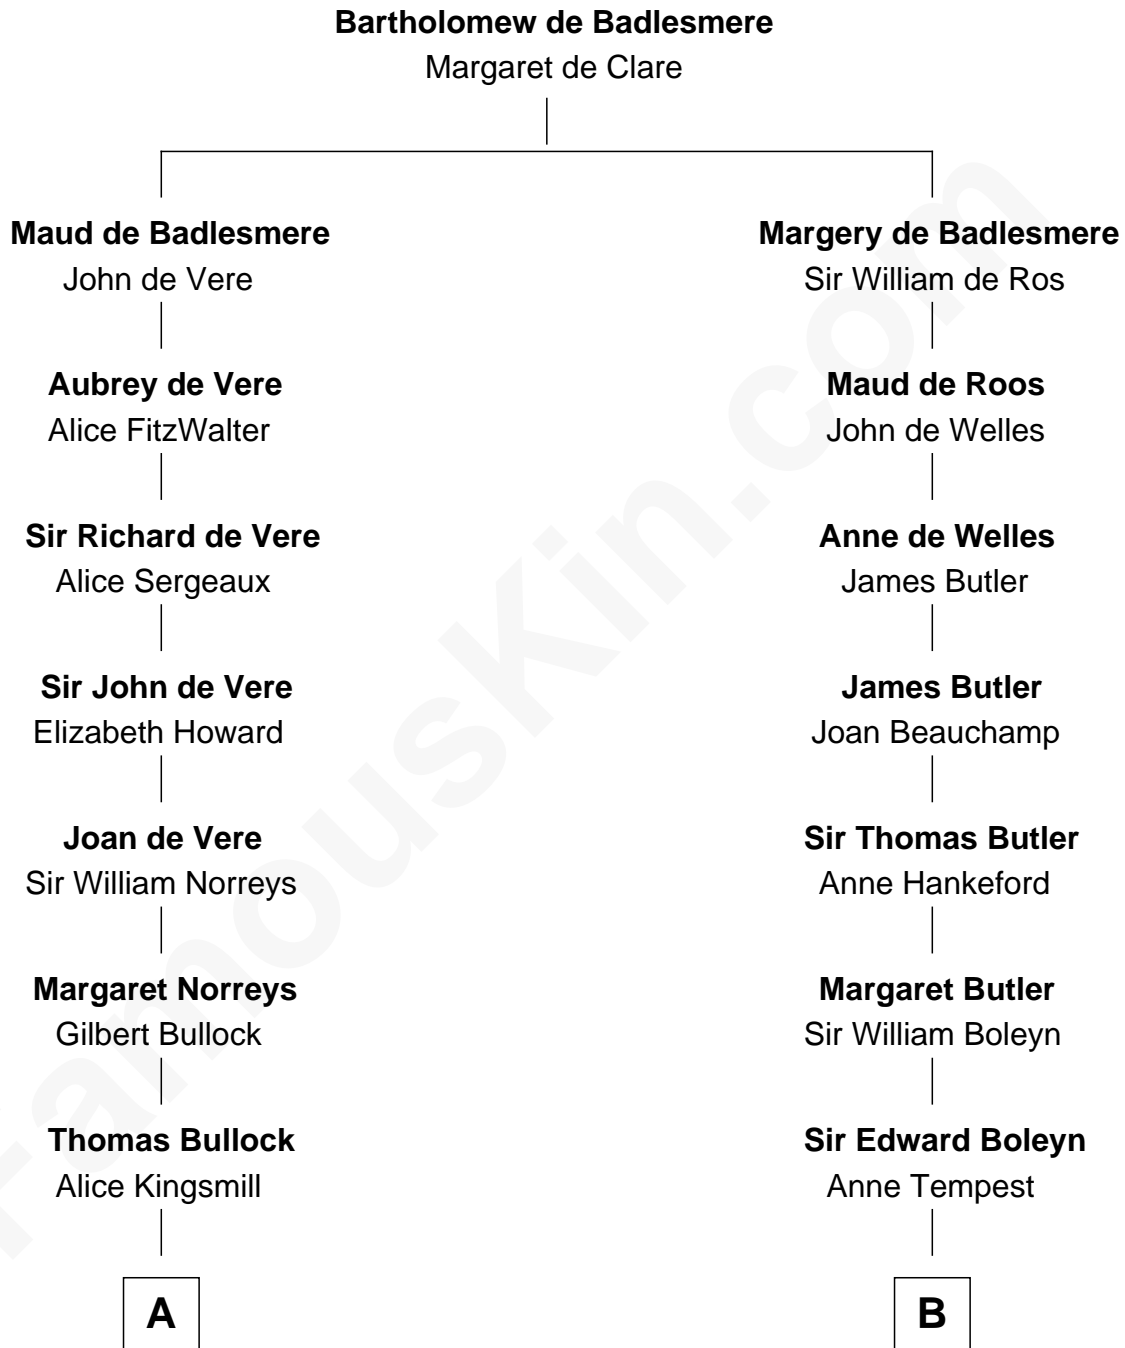

FamousKin.com
Relationship Chart of
George W. Bush
43rd U.S. President

15th cousin 6 times removed of

William Floyd
Signer of the Declaration of Independence

C

Harriet Eleanor Fay
Rev. James Smith Bush

Samuel Prescott Bush
Flora Sheldon

Prescott Sheldon Bush
Dorothy Wear Walker

George Herbert Walker Bush
Barbara Pierce

George W. Bush
43rd U.S. President

FamousKin.com