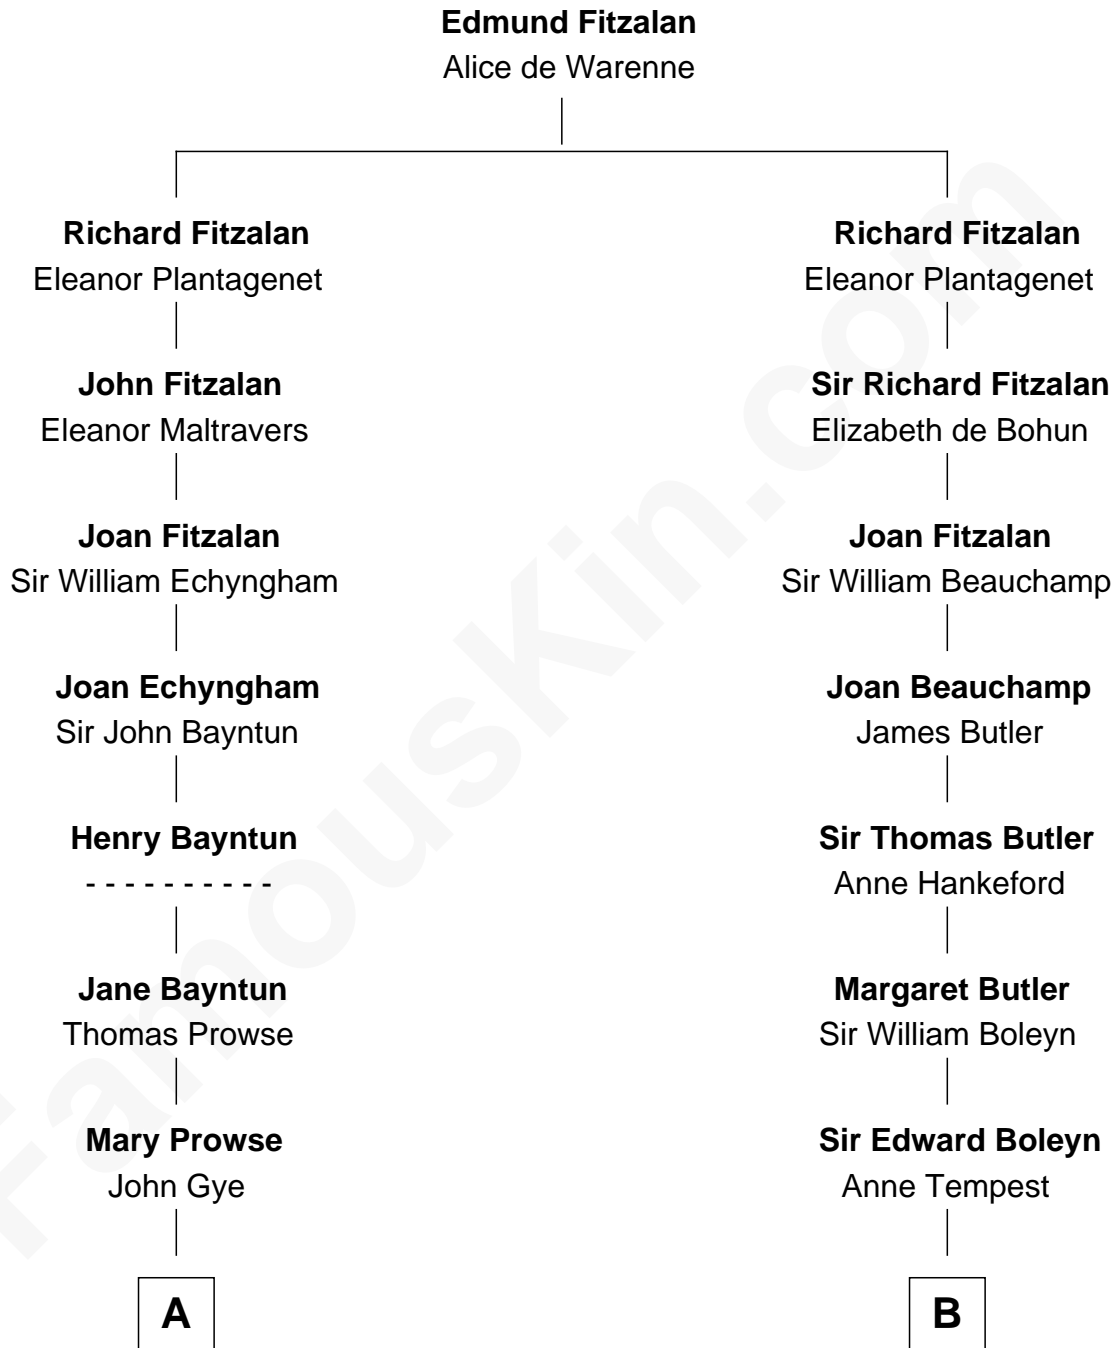

FamousKin.com
Relationship Chart of
George W. Bush
43rd U.S. President

15th cousin 5 times removed of
William Floyd
Signer of the Declaration of Independence

C

—
Scott Pierce
Mabel Marvin

—
Marvin Pierce
Pauline Robinson

—
Barbara Pierce
George Herbert Walker Bush

—
George W. Bush
43rd U.S. President

FamousKin.com