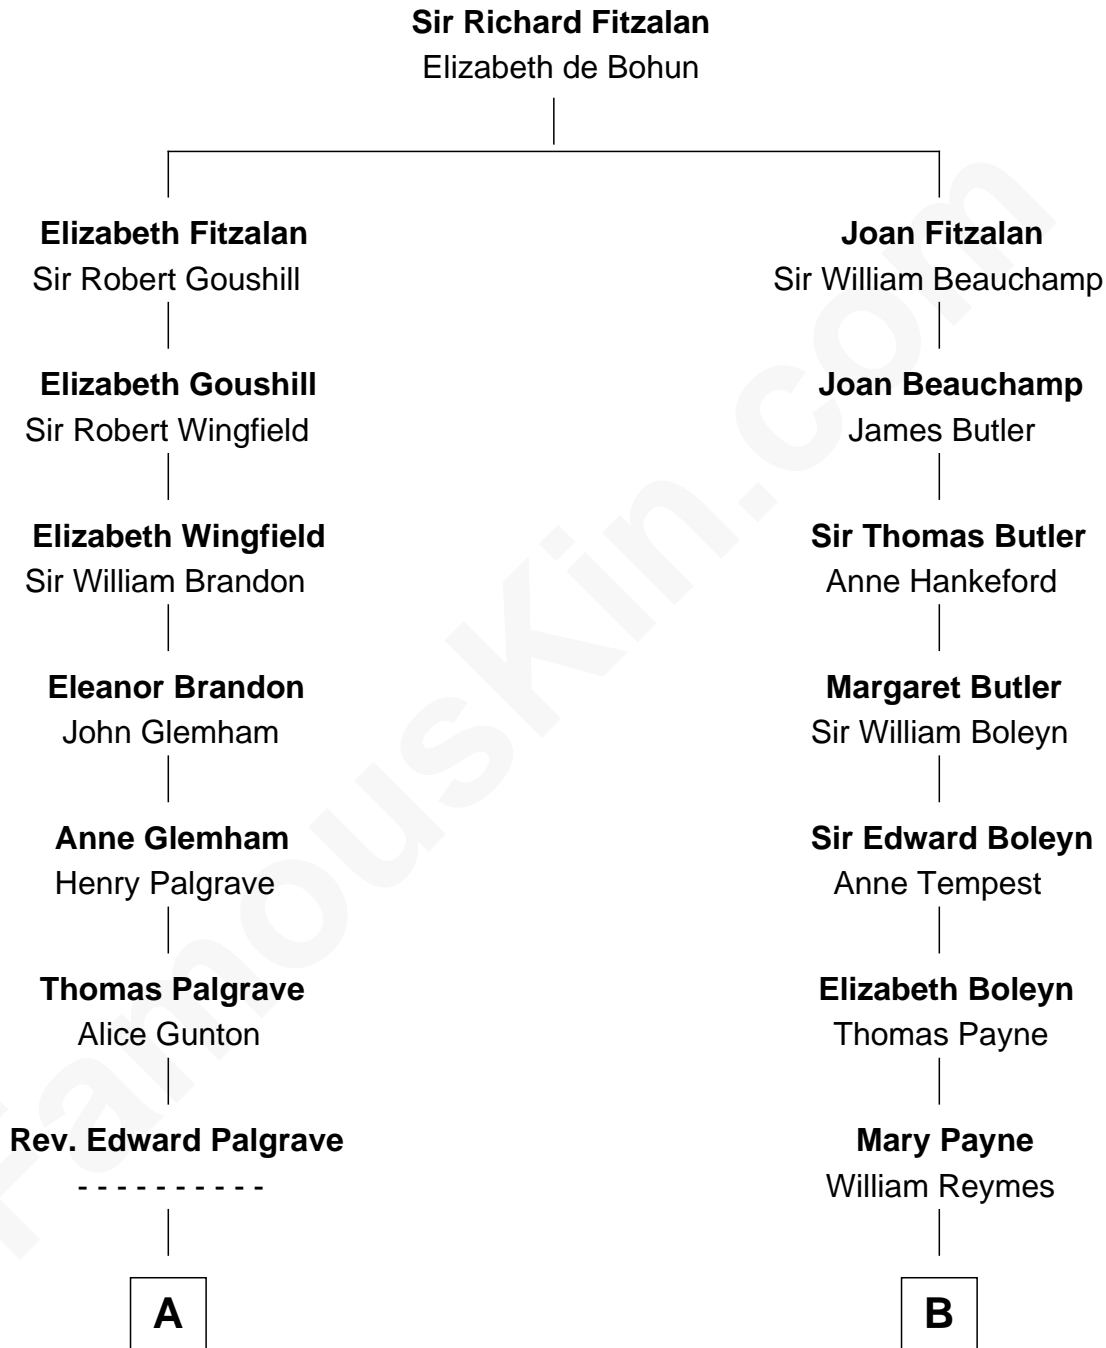

FamousKin.com
Relationship Chart of
George W. Bush
43rd U.S. President

13th cousin 7 times removed of
William Floyd
Signer of the Declaration of Independence

C

Samuel Prescott Bush

Flora Sheldon

Prescott Sheldon Bush

Dorothy Wear Walker

George Herbert Walker Bush

Barbara Pierce

George W. Bush

43rd U.S. President

FamousKin.com