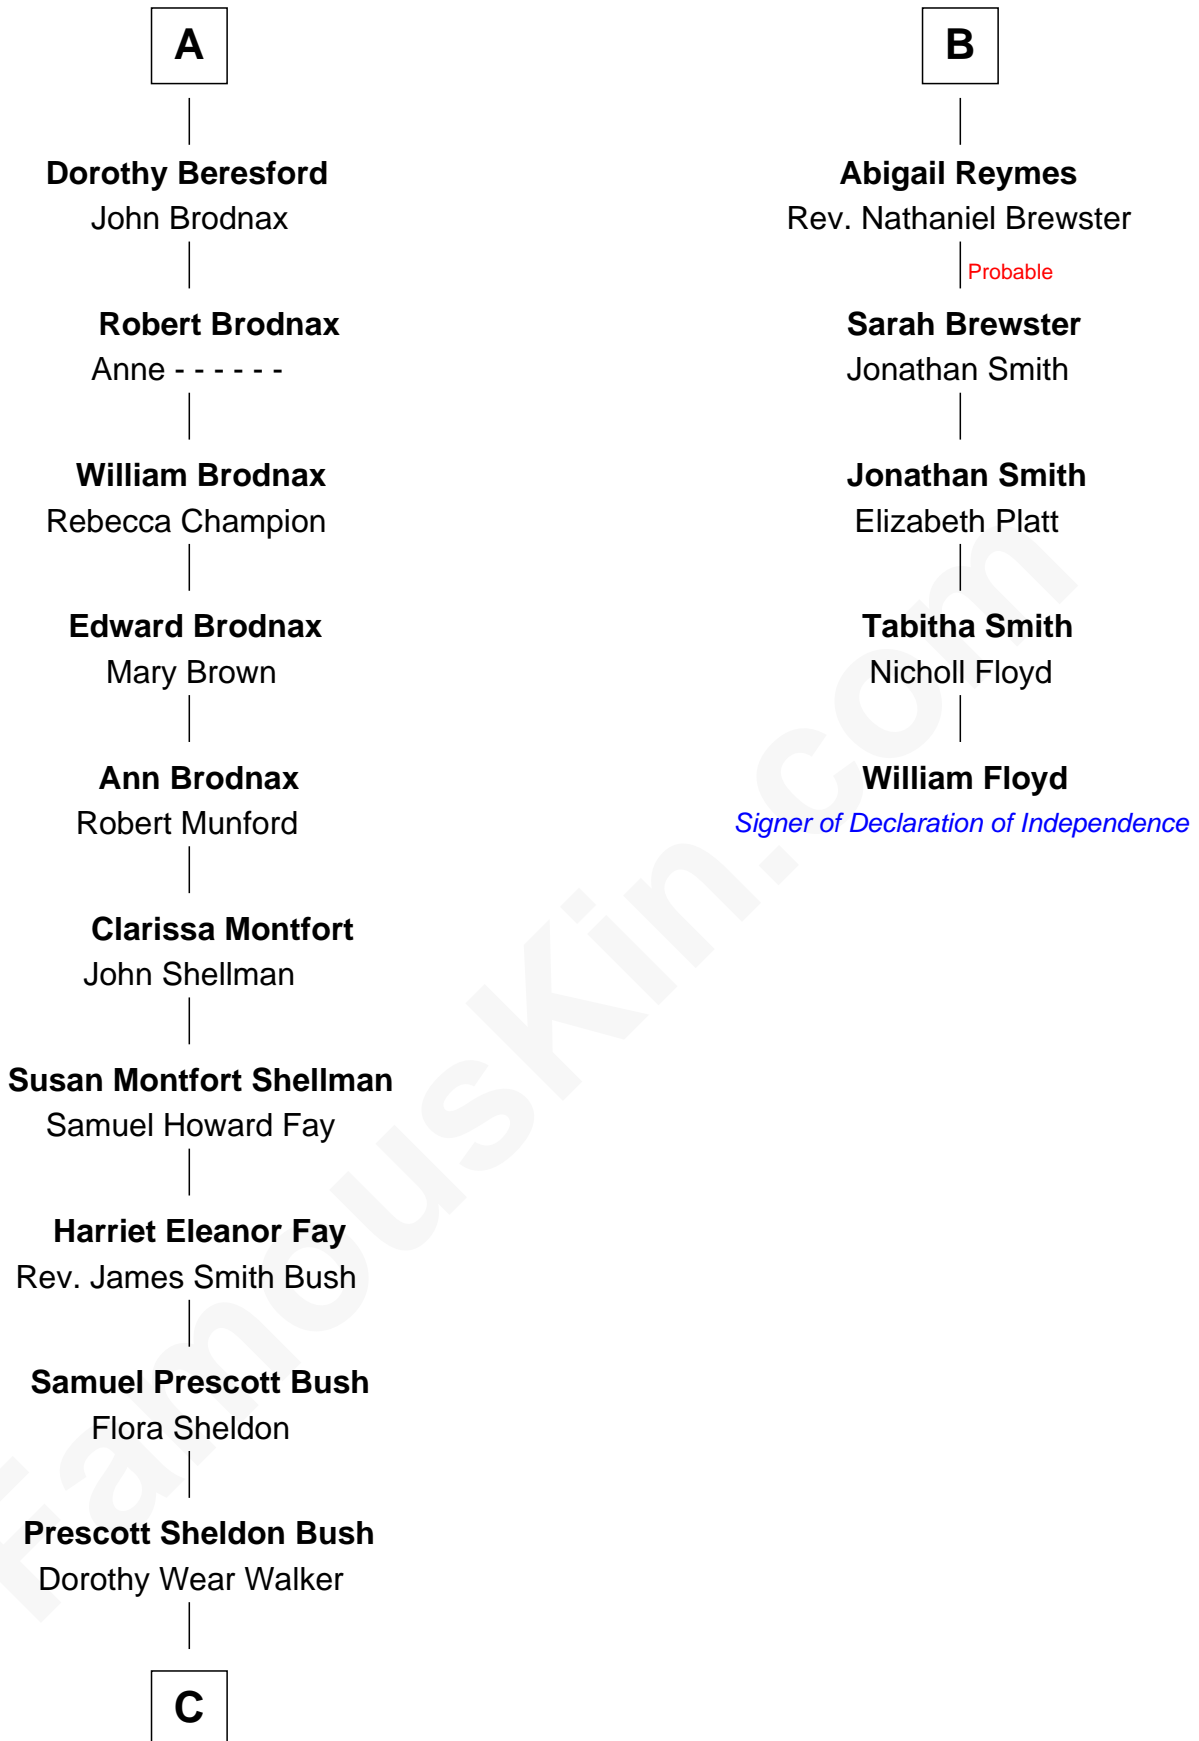

FamousKin.com
Relationship Chart of
George W. Bush
43rd U.S. President

11th cousin 7 times removed of

William Floyd
Signer of the Declaration of Independence

C

George Herbert Walker Bush

Barbara Pierce

George W. Bush

43rd U.S. President

FamousKin.com