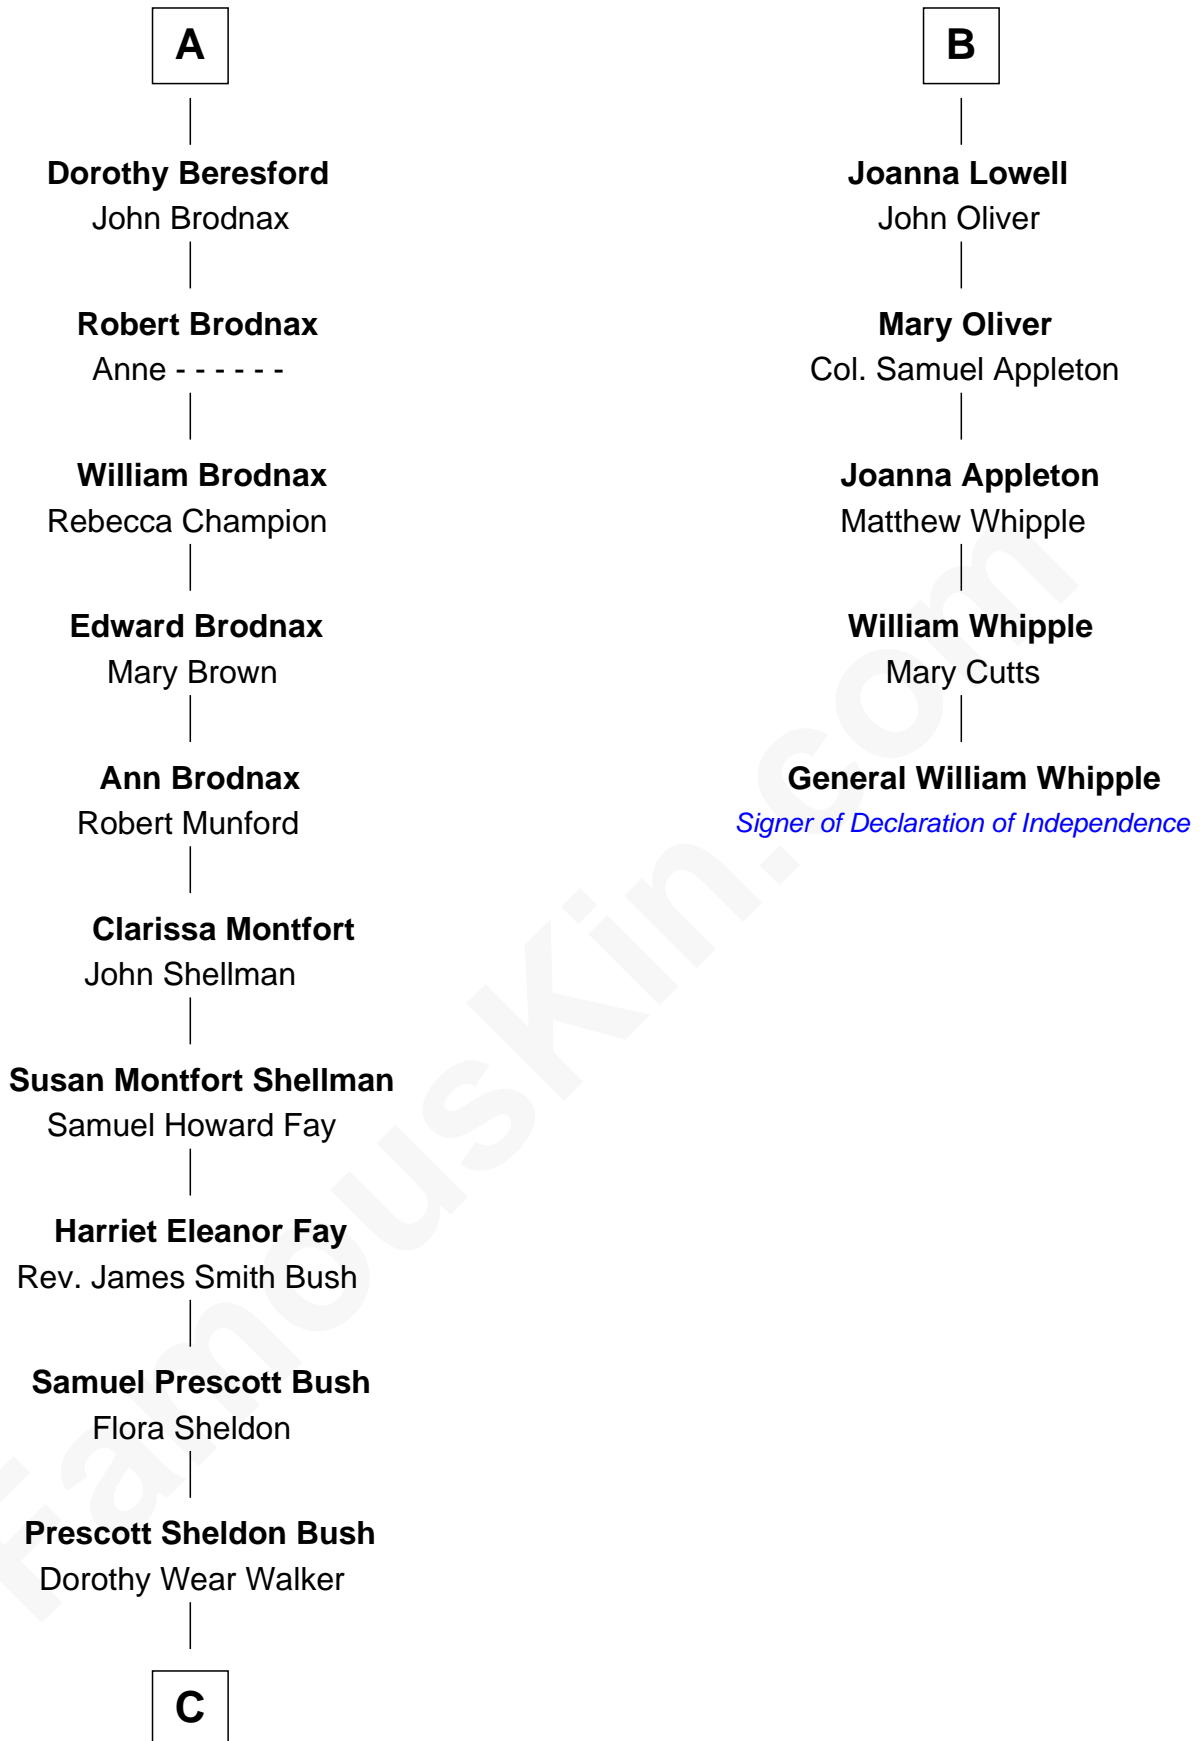

**FamousKin.com**  
**Relationship Chart of**  
**George W. Bush**  
*43rd U.S. President*

**11th cousin 7 times removed of**  
**General William Whipple**  
*Signer of the Declaration of Independence*

**C**

George Herbert Walker Bush

Barbara Pierce

George W. Bush

*43rd U.S. President*

FamousKin.com