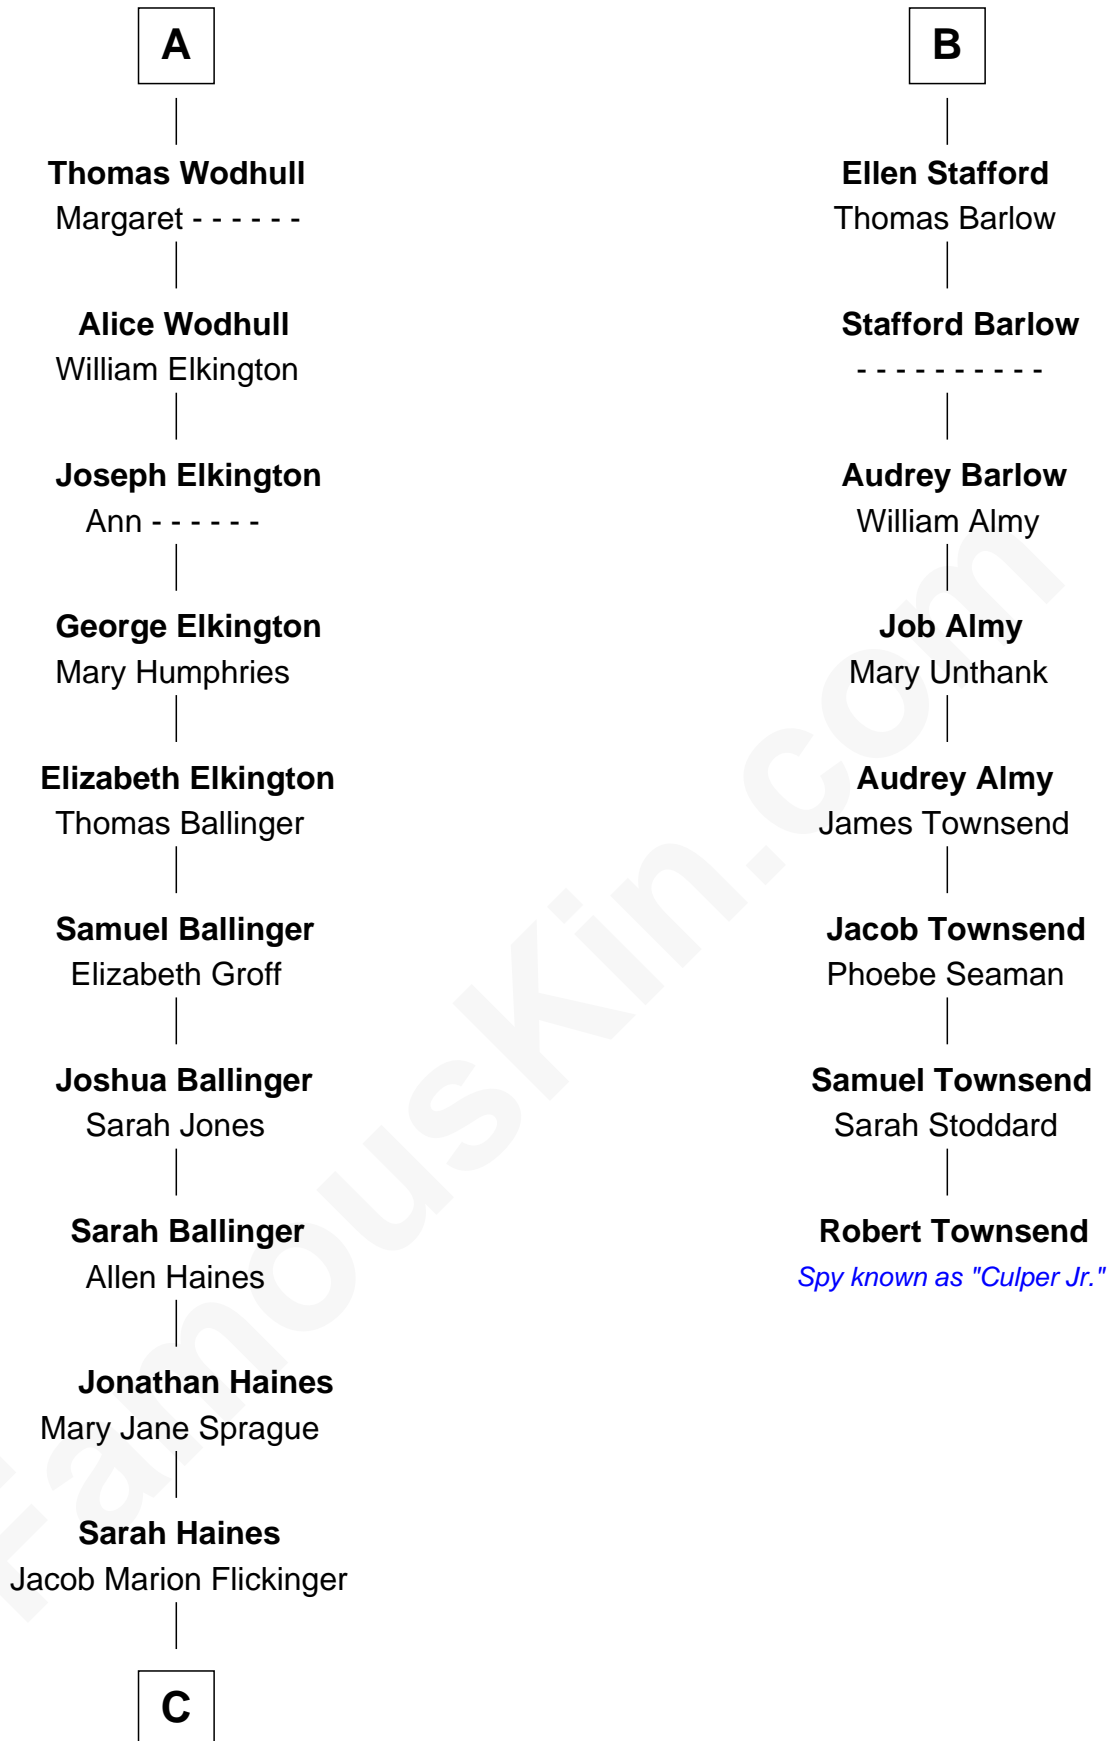

FamousKin.com
Relationship Chart of
George W. Bush
43rd U.S. President

14th cousin 6 times removed of

Robert Townsend

Member of the Culper Spy Ring during the American Revolution

Sir Warin Trussell
Maud de St. Philibert

John Wodhull
Joan Etwell

Sir Humphrey Stafford
Eleanor Aylesbury

Fulk Wodhull
Anne Newenham

Humphrey Stafford
Katherine Fray

Lawrence Wodhull
Elizabeth Hall

Sir Humphrey Stafford
Margaret Fogge

Fulke Wodhull
Alice Wickliffe

Sir Humphrey Stafford
Margaret Tame

A

B

C

—
Lulu Dell Flickinger
James Edgar Robinson

—
Pauline Robinson
Marvin Pierce

—
Barbara Pierce
George Herbert Walker Bush

—
George W. Bush
43rd U.S. President