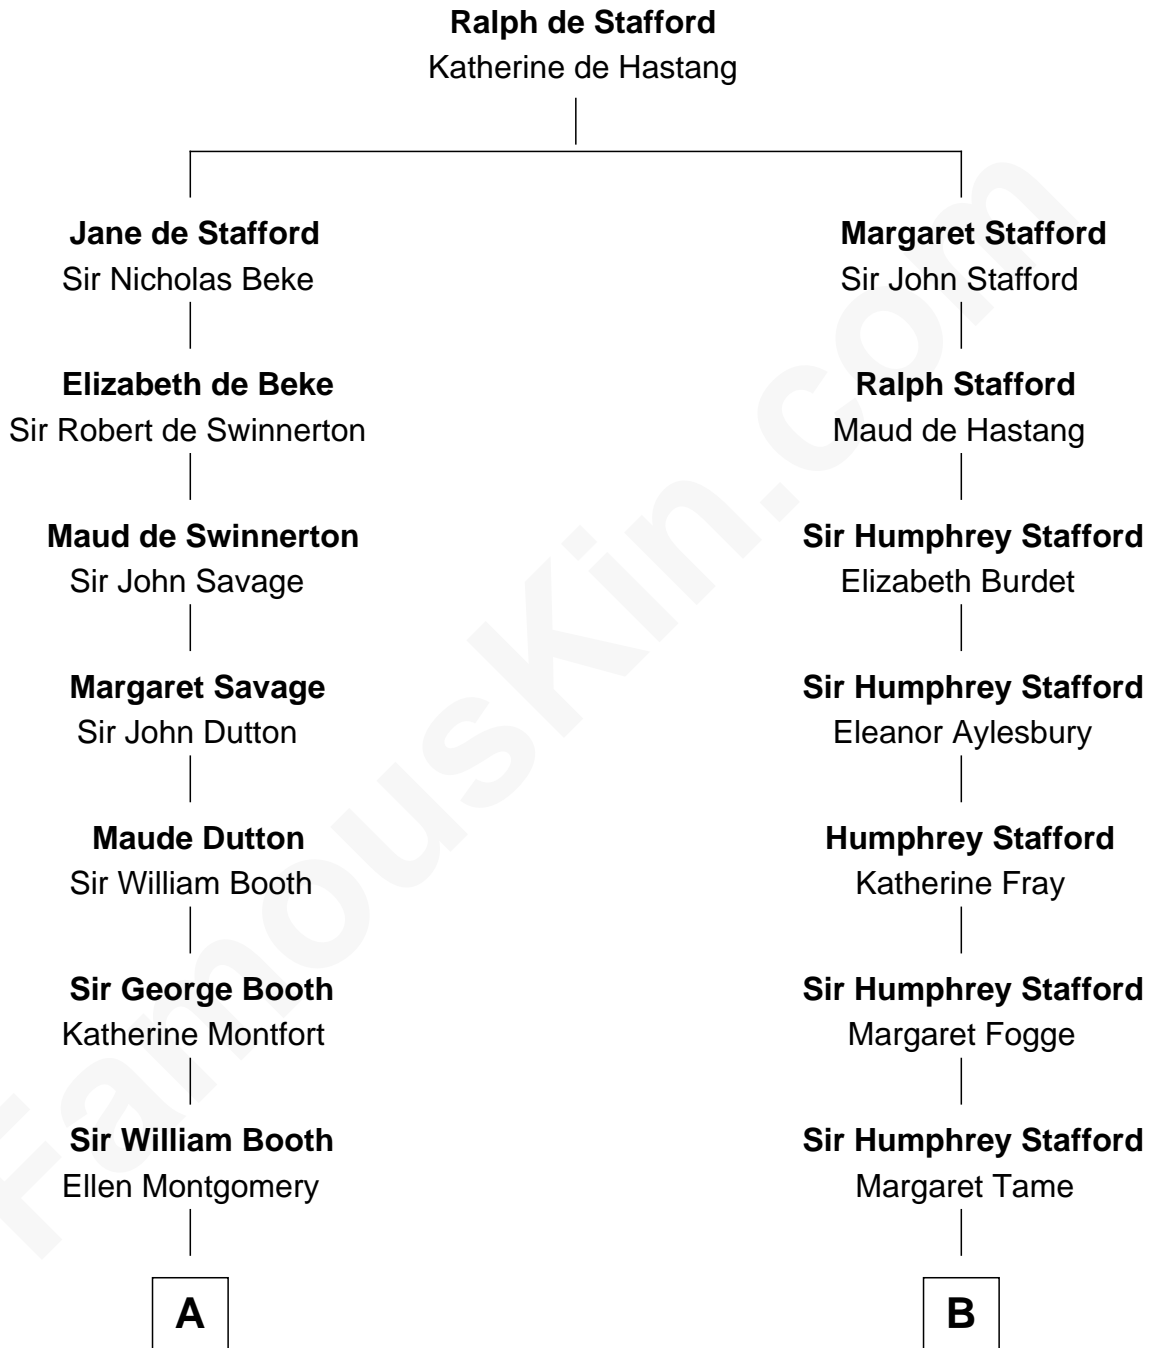

FamousKin.com Relationship Chart of

George W. Bush

43rd U.S. President

14th cousin 7 times removed of

Robert Townsend

Member of the Culper Spy Ring during the American Revolution

C

Jerome Place Marvin

Martha Ann Stokes

Mabel Marvin

Scott Pierce

Marvin Pierce

Pauline Robinson

Barbara Pierce

George Herbert Walker Bush

George W. Bush

43rd U.S. President

FamousKin.com