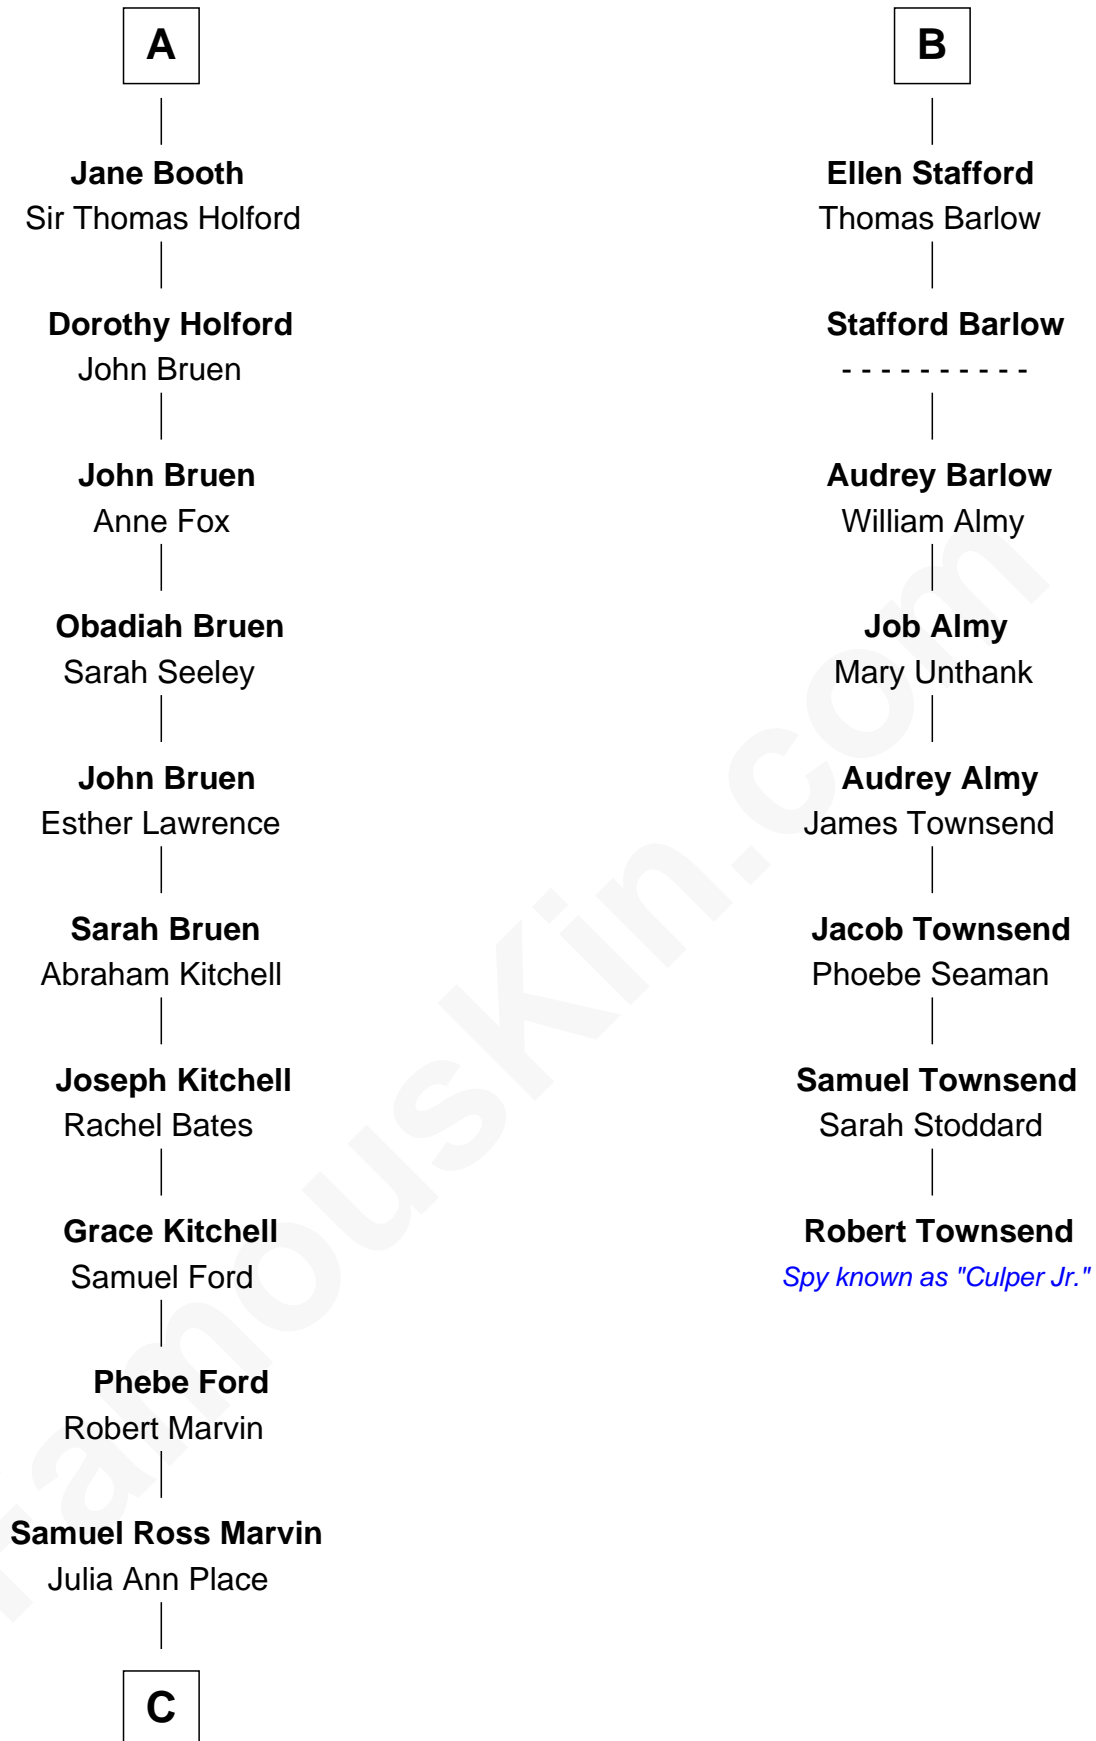

FamousKin.com Relationship Chart of

George W. Bush

43rd U.S. President

14th cousin 7 times removed of

Robert Townsend

Member of the Culper Spy Ring during the American Revolution

C

Jerome Place Marvin

Martha Ann Stokes

Mabel Marvin

Scott Pierce

Marvin Pierce

Pauline Robinson

Barbara Pierce

George Herbert Walker Bush

George W. Bush

43rd U.S. President

FamousKin.com