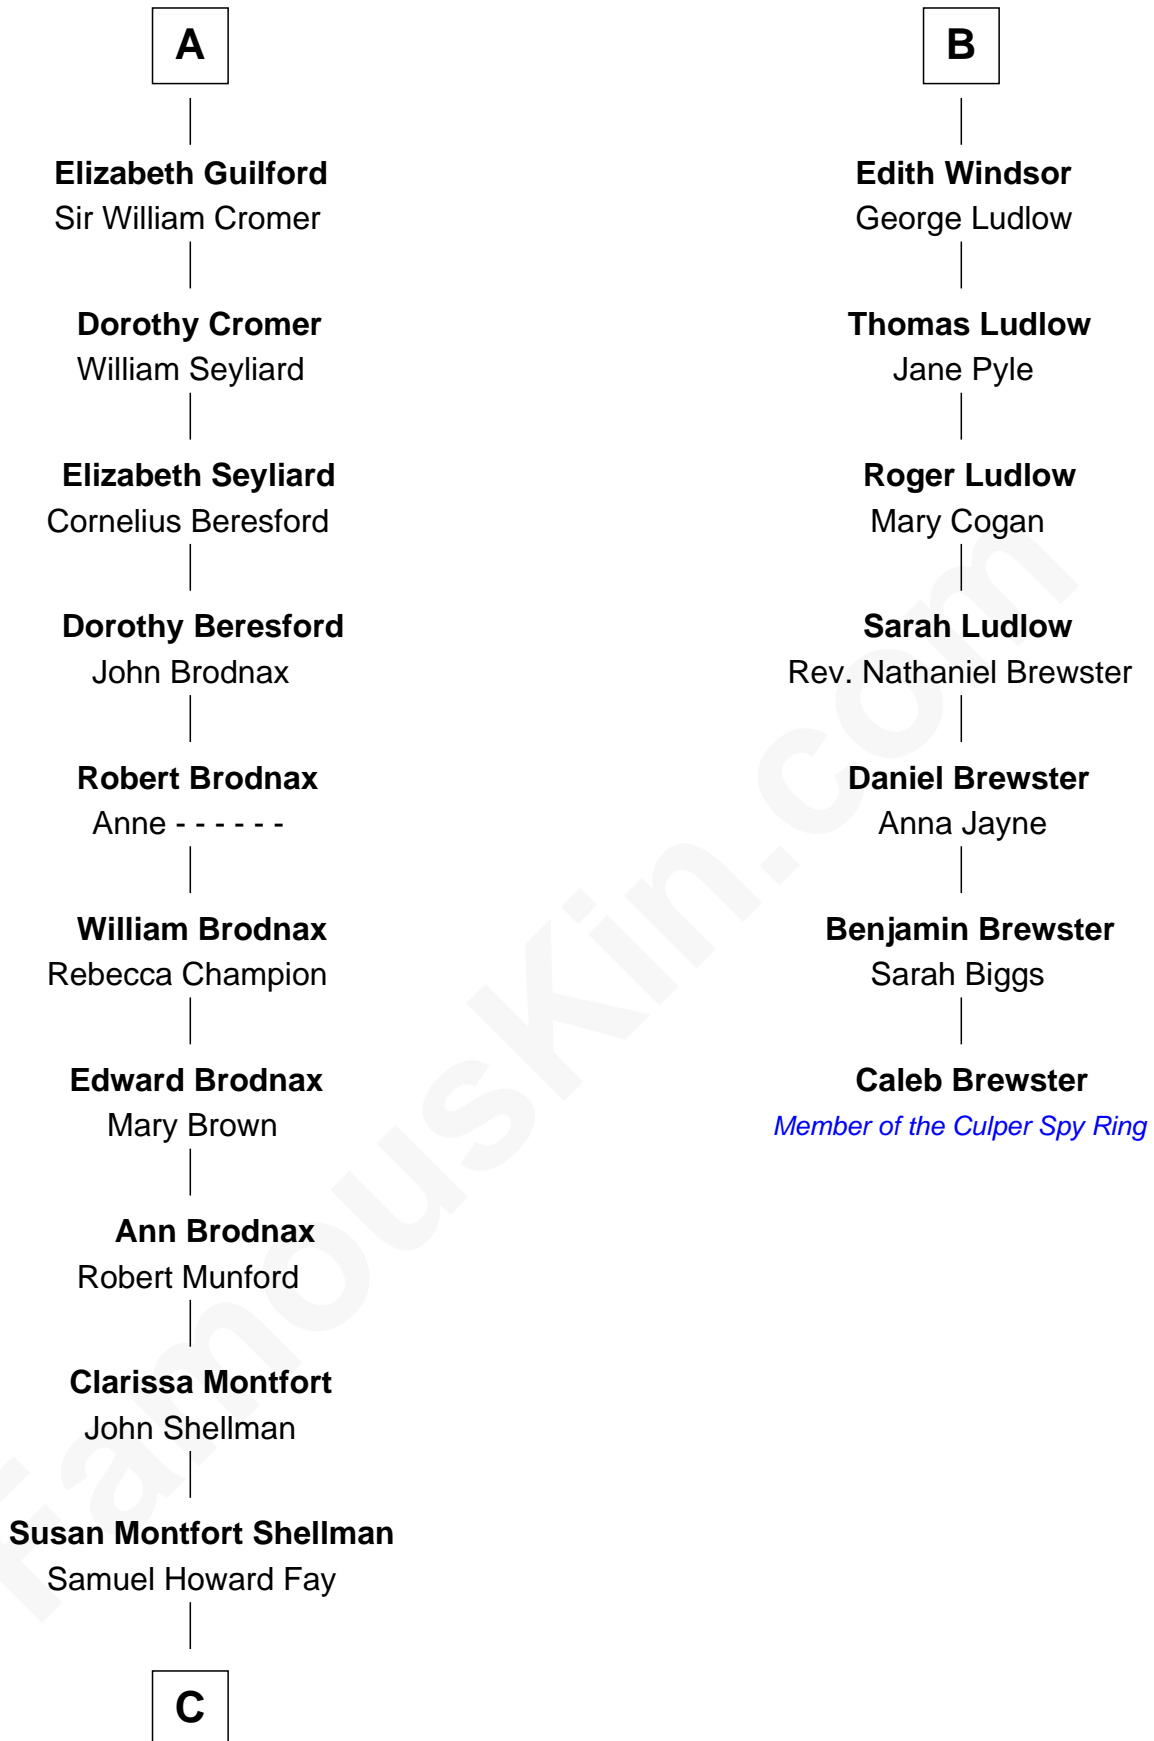

# FamousKin.com Relationship Chart of

**George W. Bush**

43rd U.S. President

13th cousin 8 times removed of

**Caleb Brewster**

Member of the Culper Spy Ring during the American Revolution

**Sir Hugh de Courtenay**

Margaret Botreaux

**Katherine Hungerford**

Sir Richard West

**Sir Thomas West**

Eleanor Copley

**Barbara West**

Sir John Guilford

**A**

**Elizabeth Stratton**

John Andrews

**Elizabeth Andrews**

Sir Thomas de Windsor

**Sir Andrews de Windsor**

Elizabeth Blount

**B**

**C**

—  
**Harriet Eleanor Fay**  
Rev. James Smith Bush

—  
**Samuel Prescott Bush**  
Flora Sheldon

—  
**Prescott Sheldon Bush**  
Dorothy Wear Walker

—  
**George Herbert Walker Bush**  
Barbara Pierce

—  
**George W. Bush**  
*43rd U.S. President*