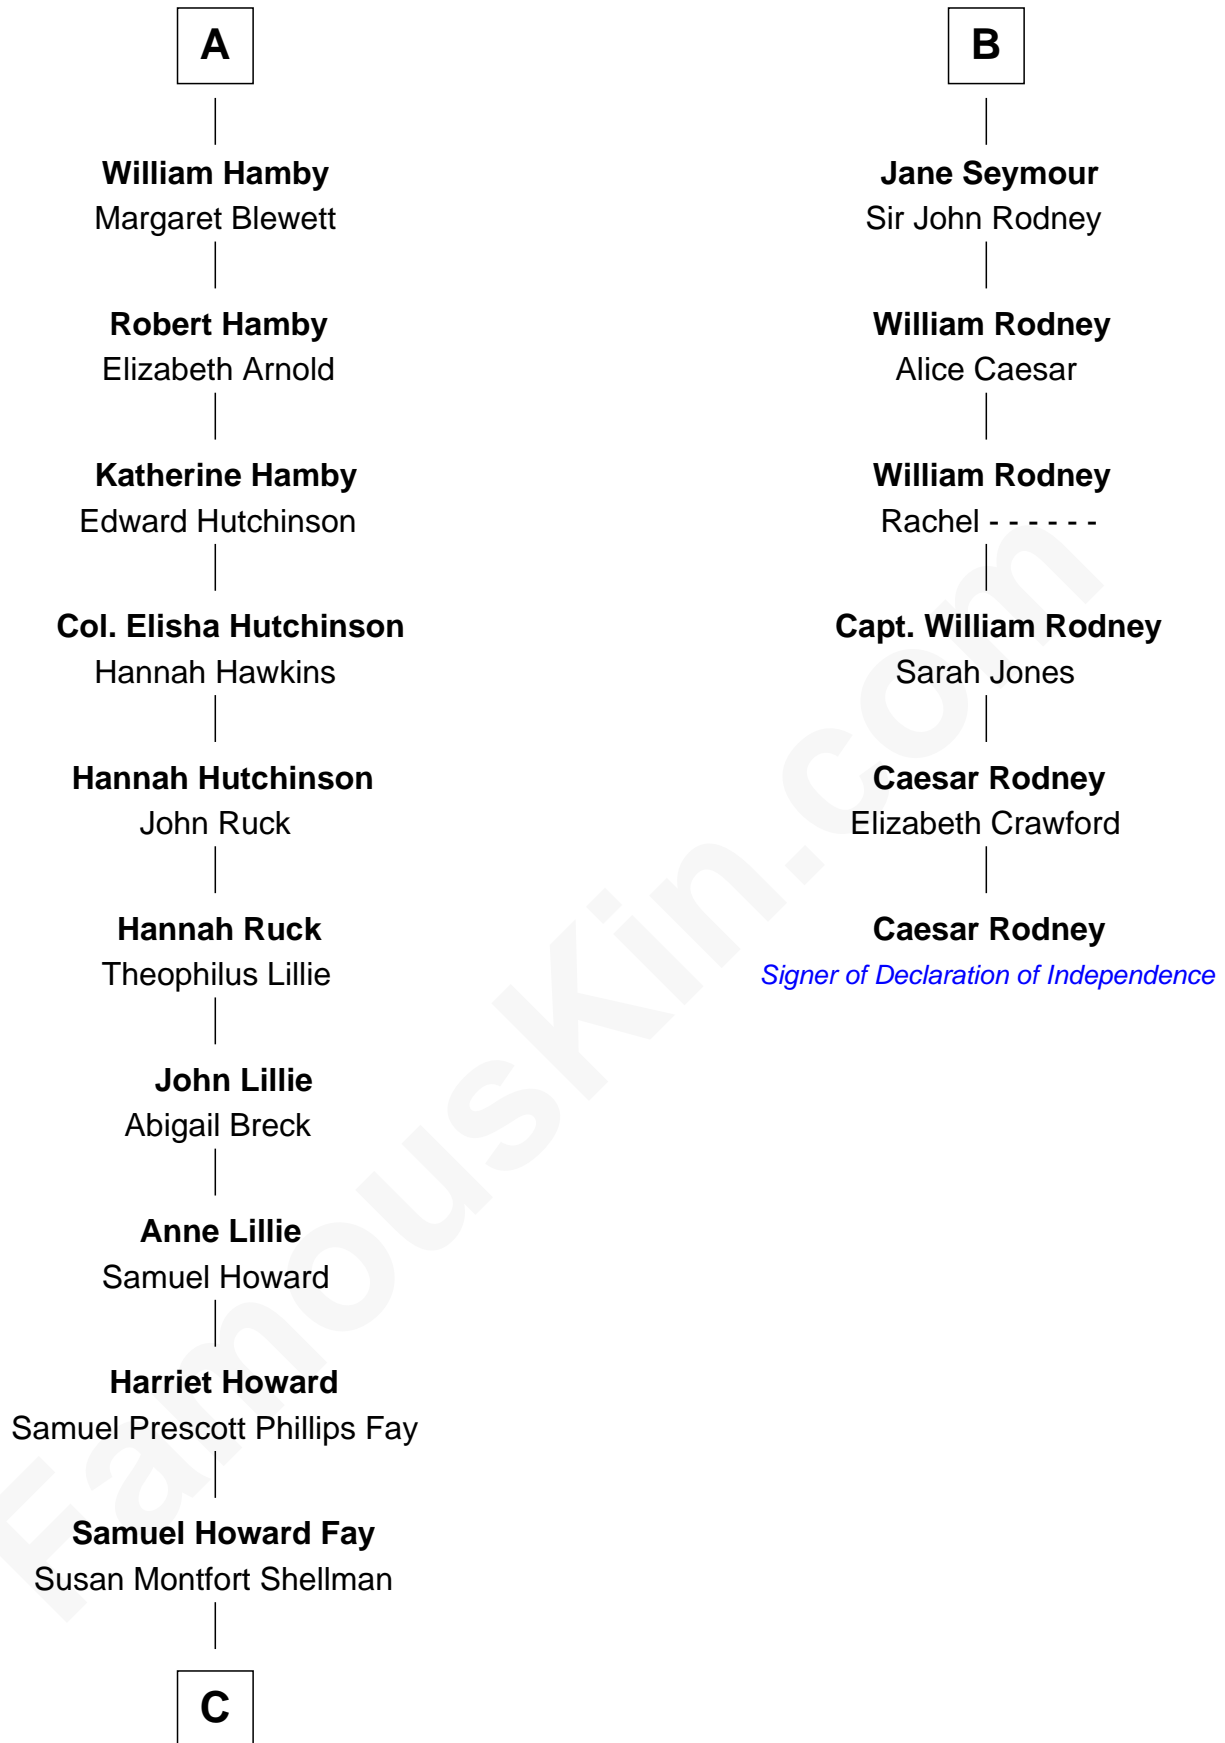

FamousKin.com
Relationship Chart of
George W. Bush
43rd U.S. President

12th cousin 9 times removed of

Caesar Rodney
Signer of the Declaration of Independence

Sir Philip le Despencer
 Joan de Cobham

C

—
Harriet Eleanor Fay
Rev. James Smith Bush

—
Samuel Prescott Bush
Flora Sheldon

—
Prescott Sheldon Bush
Dorothy Wear Walker

—
George Herbert Walker Bush
Barbara Pierce

—
George W. Bush
43rd U.S. President

FamousKin.com