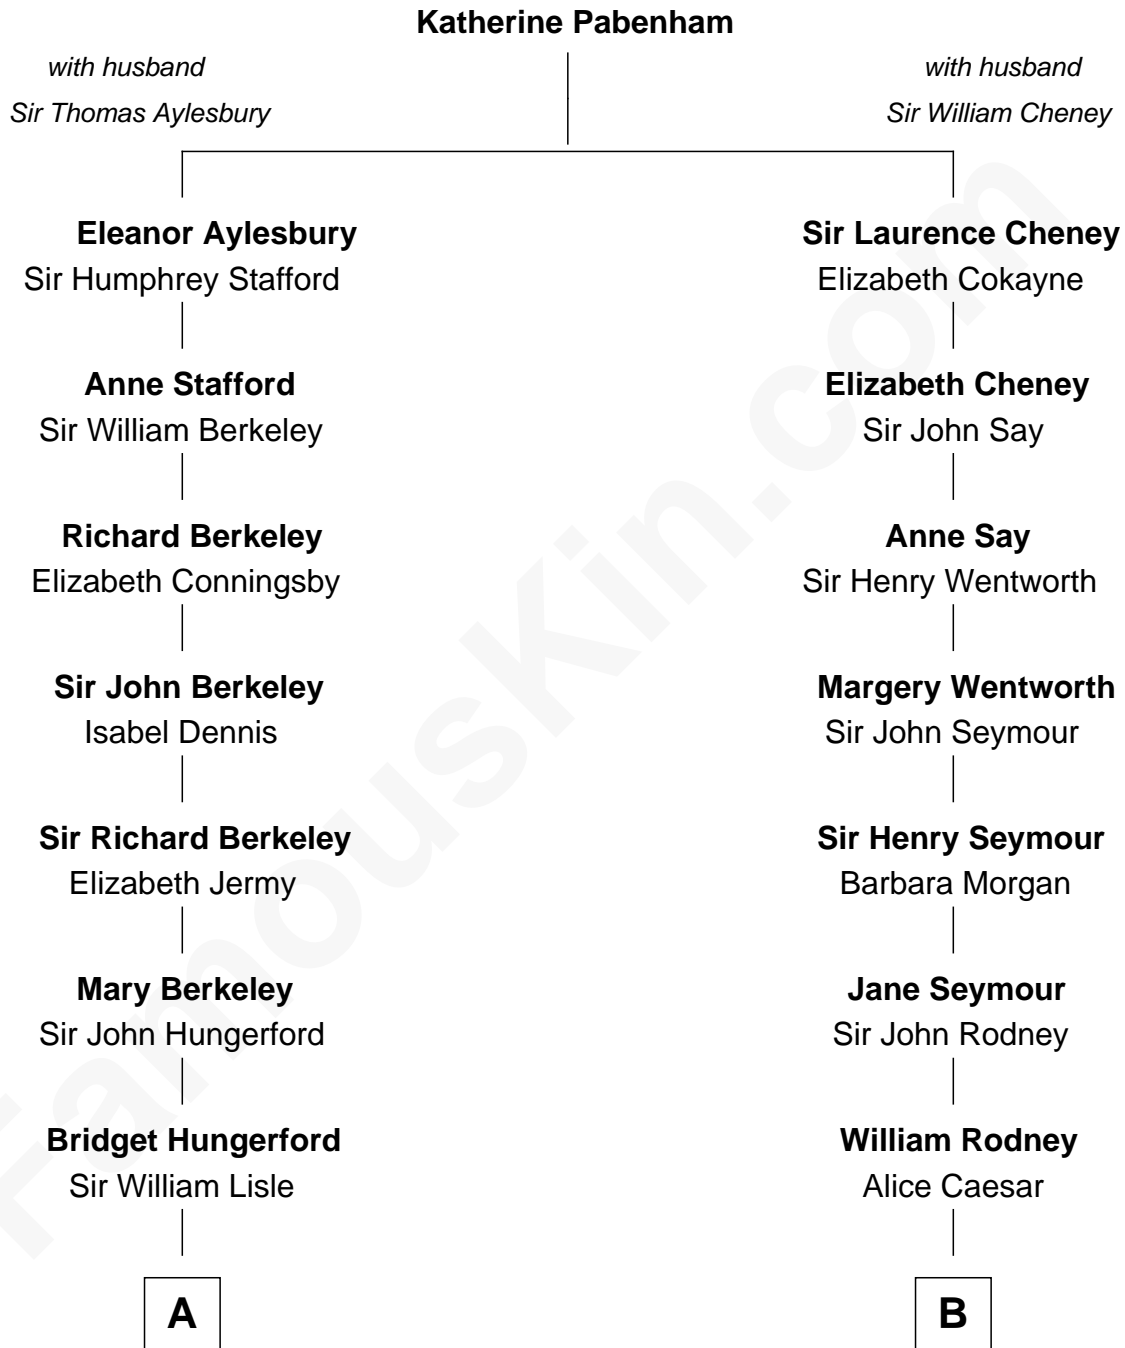

**FamousKin.com**  
**Relationship Chart of**  
**George W. Bush**  
*43rd U.S. President*

**10th cousin 9 times removed of**

**Caesar Rodney**  
*Signer of the Declaration of Independence*

**C**

—  
**Prescott Sheldon Bush**

Dorothy Wear Walker

—  
**George Herbert Walker Bush**

Barbara Pierce

—  
**George W. Bush**

*43rd U.S. President*

FamousKin.com