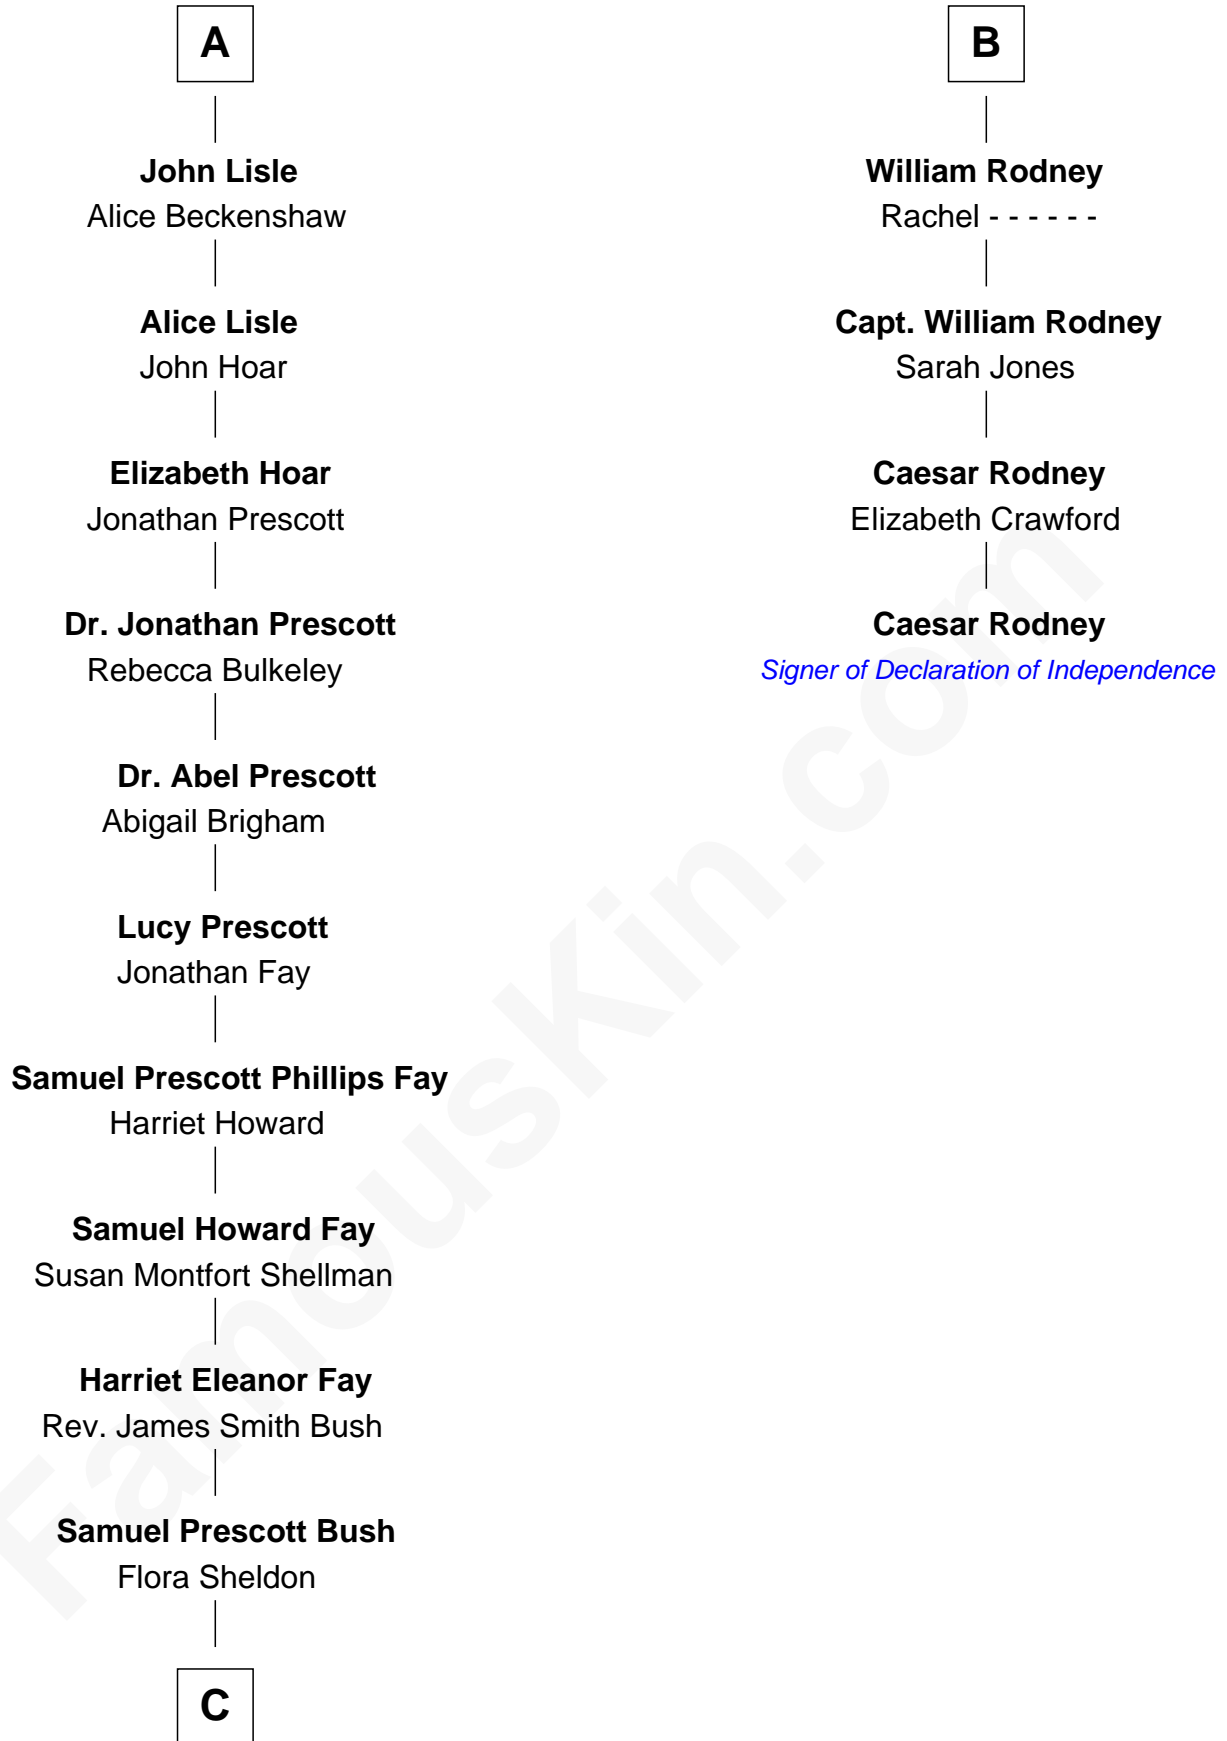

**FamousKin.com**  
**Relationship Chart of**  
**George W. Bush**  
*43rd U.S. President*

**10th cousin 9 times removed of**

**Caesar Rodney**  
*Signer of the Declaration of Independence*

**C**

—  
**Prescott Sheldon Bush**

Dorothy Wear Walker

—  
**George Herbert Walker Bush**

Barbara Pierce

—  
**George W. Bush**

*43rd U.S. President*

FamousKin.com