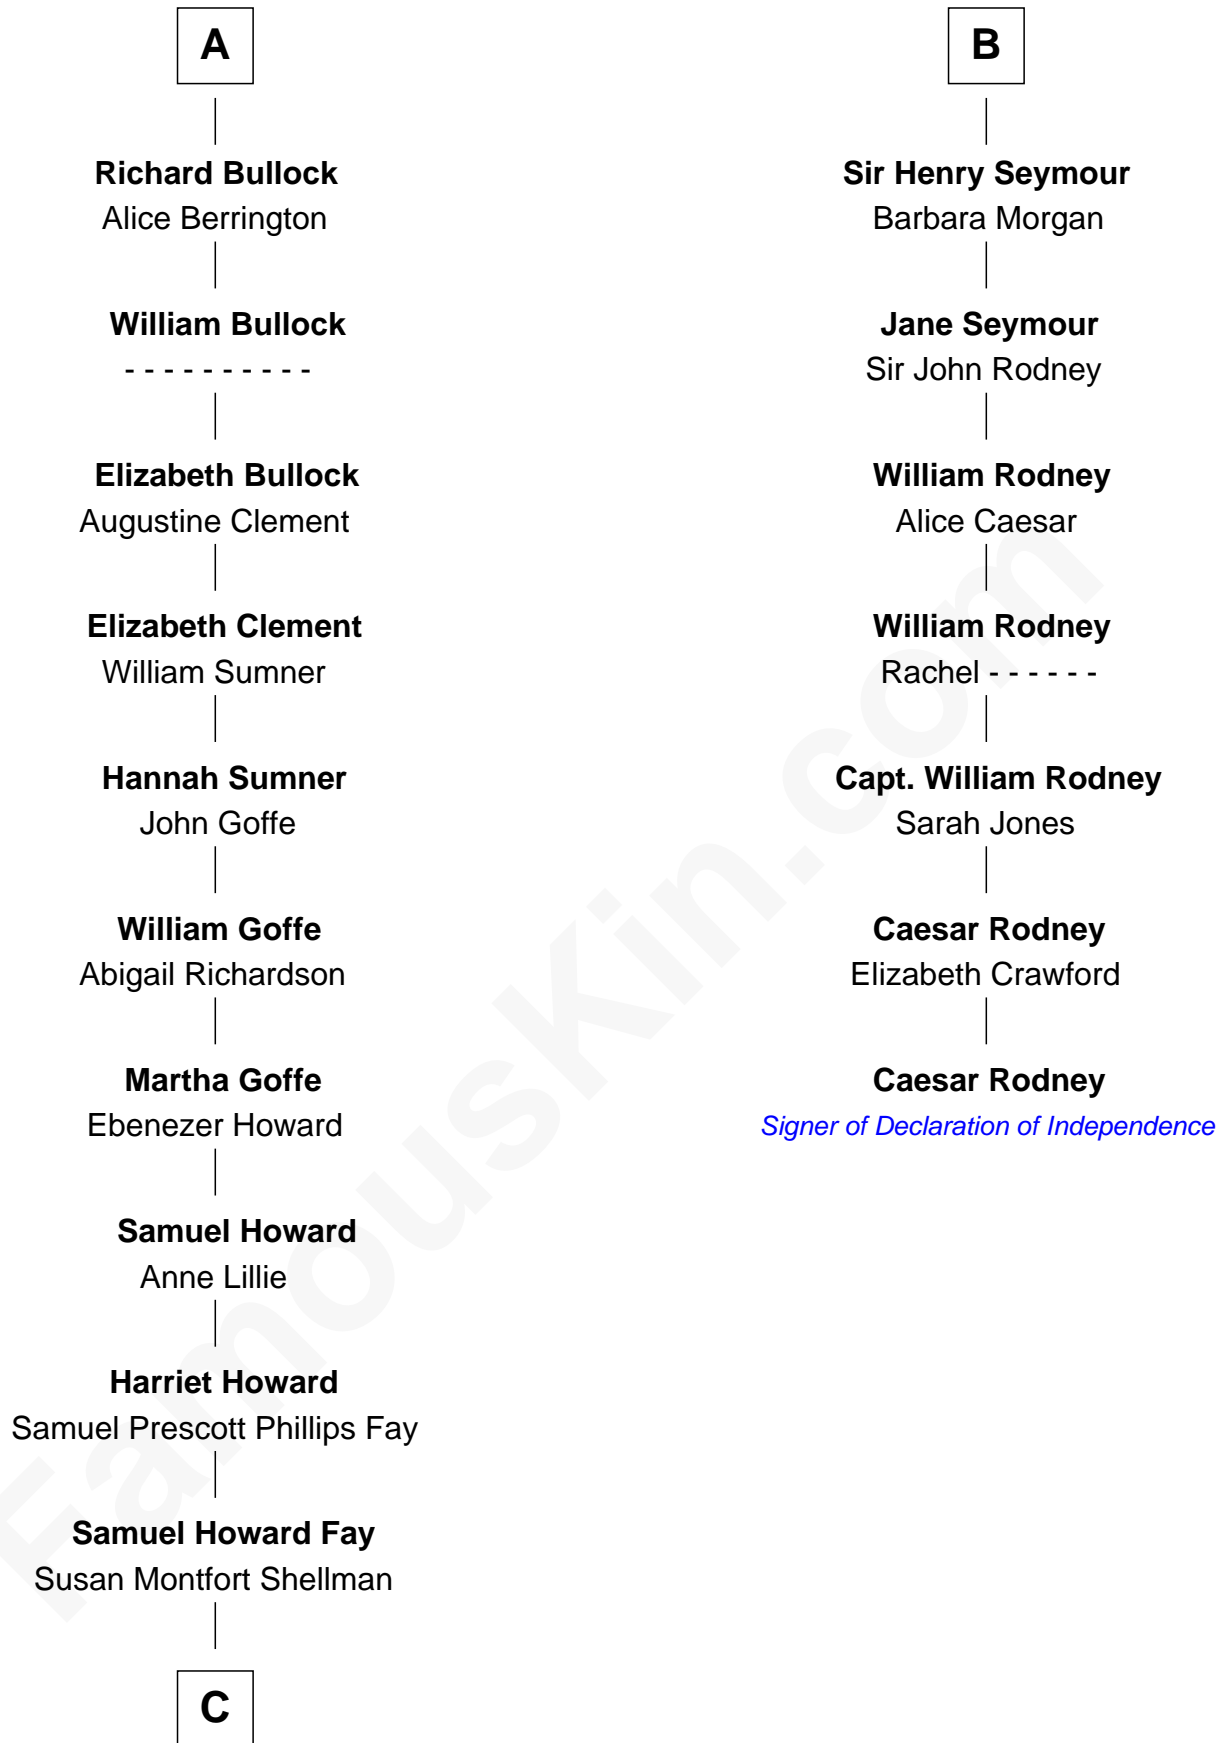

FamousKin.com
Relationship Chart of
George W. Bush
43rd U.S. President

13th cousin 8 times removed of

Caesar Rodney
Signer of the Declaration of Independence

C

—
Harriet Eleanor Fay
Rev. James Smith Bush

—
Samuel Prescott Bush
Flora Sheldon

—
Prescott Sheldon Bush
Dorothy Wear Walker

—
George Herbert Walker Bush
Barbara Pierce

—
George W. Bush
43rd U.S. President

FamousKin.com