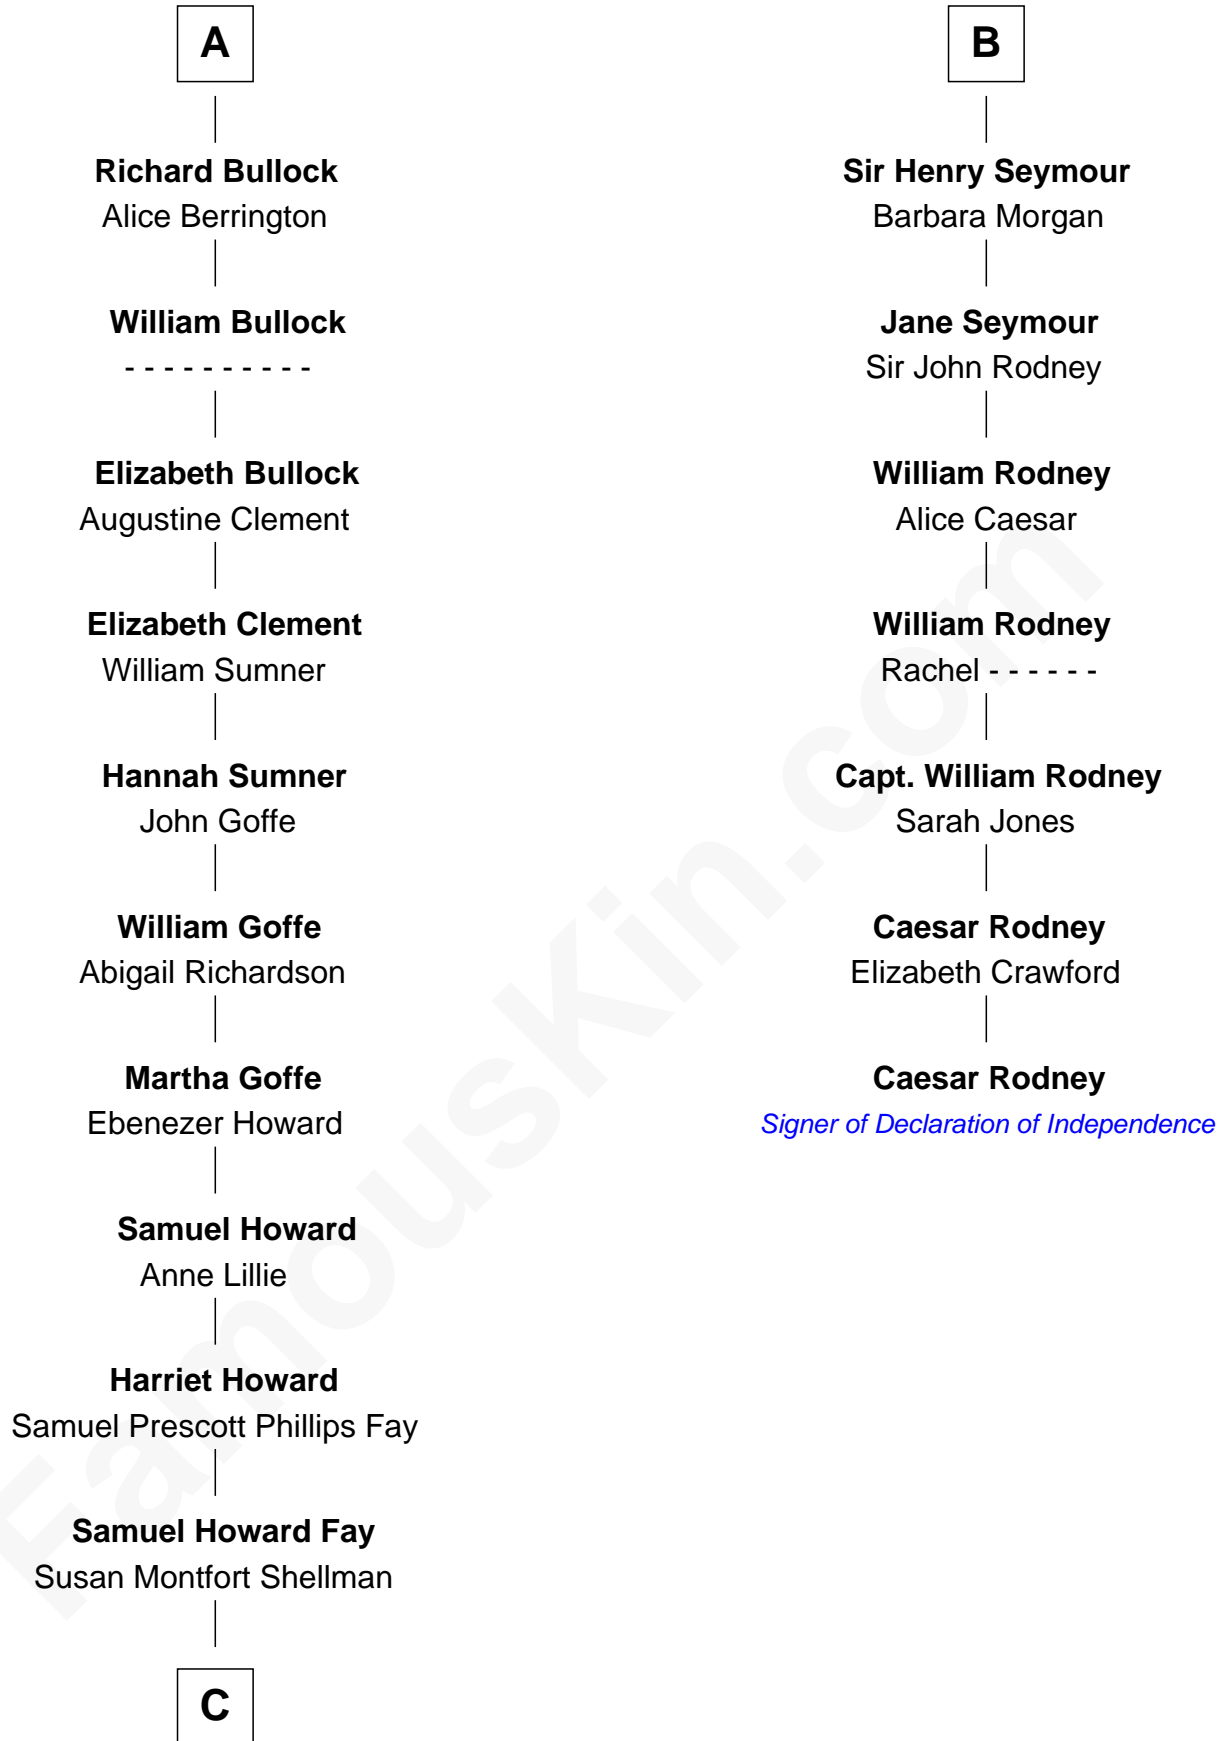

FamousKin.com Relationship Chart of

George W. Bush

43rd U.S. President

13th cousin 8 times removed of

Caesar Rodney

Signer of the Declaration of Independence

William de Montagu
Katherine de Grandison

Sibyl de Montagu
Sir Edmund Fitzalan

Philippe Fitzalan
Sir Richard Sergeaux

Alice Sergeaux
Sir Richard de Vere

Sir John de Vere
Elizabeth Howard

Joan de Vere
Sir William Norreys

Margaret Norreys
Gilbert Bullock

Thomas Bullock
Alice Kingsmill

A

Philippa de Montagu
Sir Roger de Mortimer

Edmund Mortimer
Philippa Plantagenet

Elizabeth Mortimer
Sir Henry Percy

Elizabeth Percy
Sir John Clifford

Mary Clifford
Sir Philip Wentworth

Sir Henry Wentworth
Anne Say

Margery Wentworth
Sir John Seymour

B

C

Harriet Eleanor Fay
Rev. James Smith Bush

Samuel Prescott Bush
Flora Sheldon

Prescott Sheldon Bush
Dorothy Wear Walker

George Herbert Walker Bush
Barbara Pierce

George W. Bush
43rd U.S. President