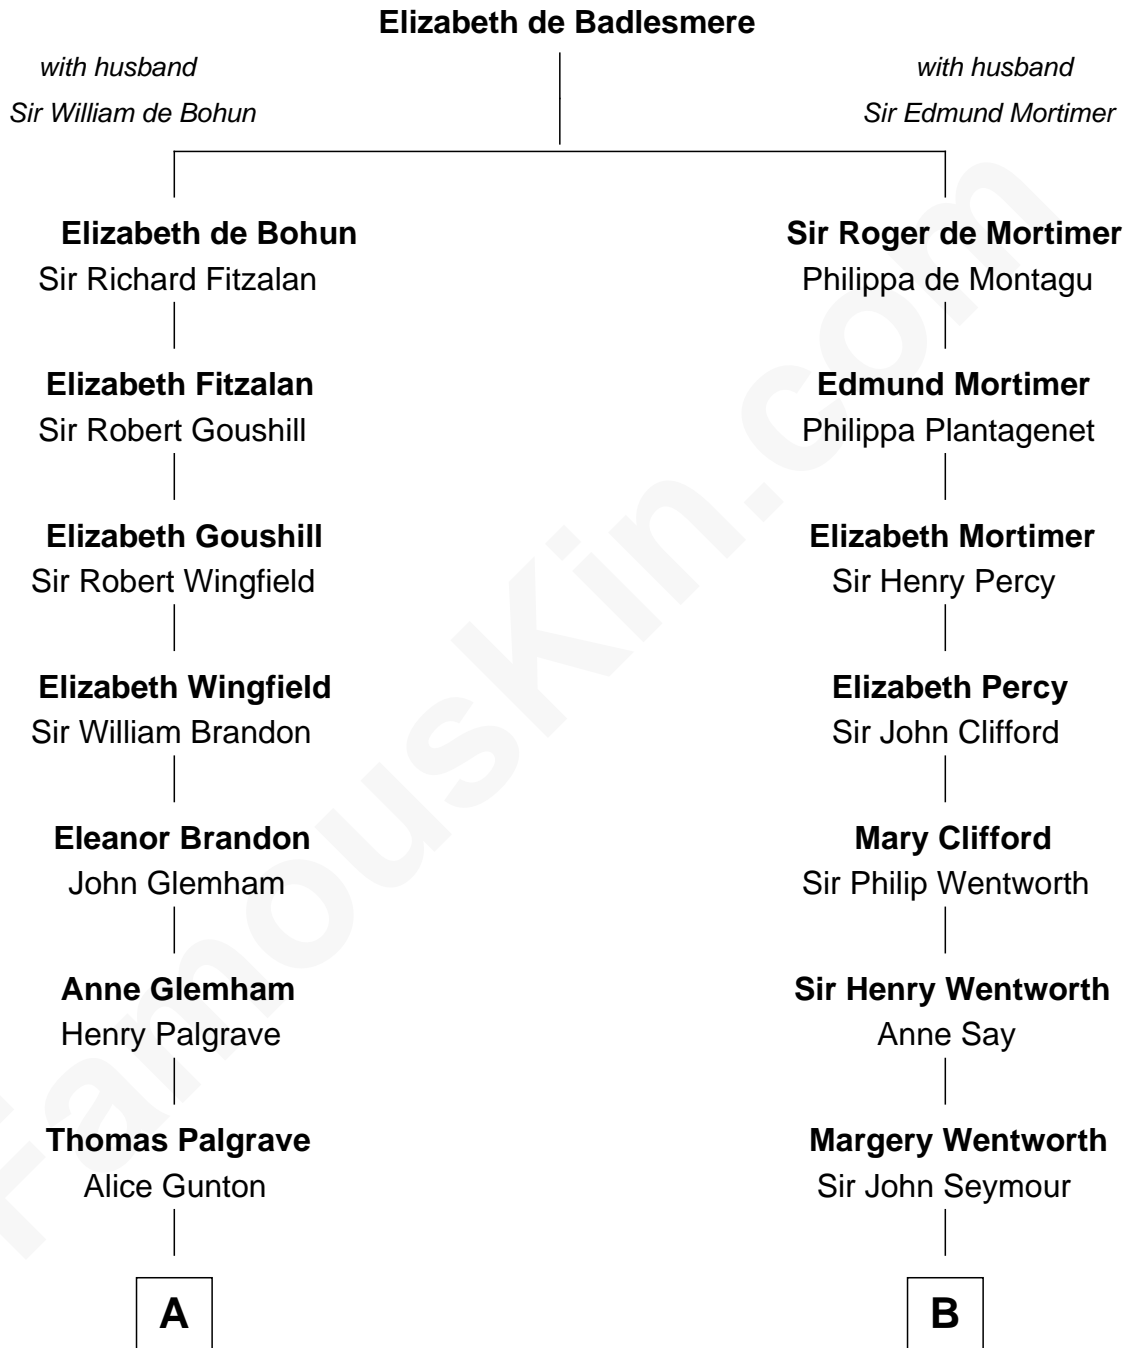

FamousKin.com Relationship Chart of

George W. Bush
43rd U.S. President

13th cousin 8 times removed of

Caesar Rodney

Signer of the Declaration of Independence

C

—
Harriet Eleanor Fay
Rev. James Smith Bush

—
Samuel Prescott Bush
Flora Sheldon

—
Prescott Sheldon Bush
Dorothy Wear Walker

—
George Herbert Walker Bush
Barbara Pierce

—
George W. Bush
43rd U.S. President

FamousKin.com