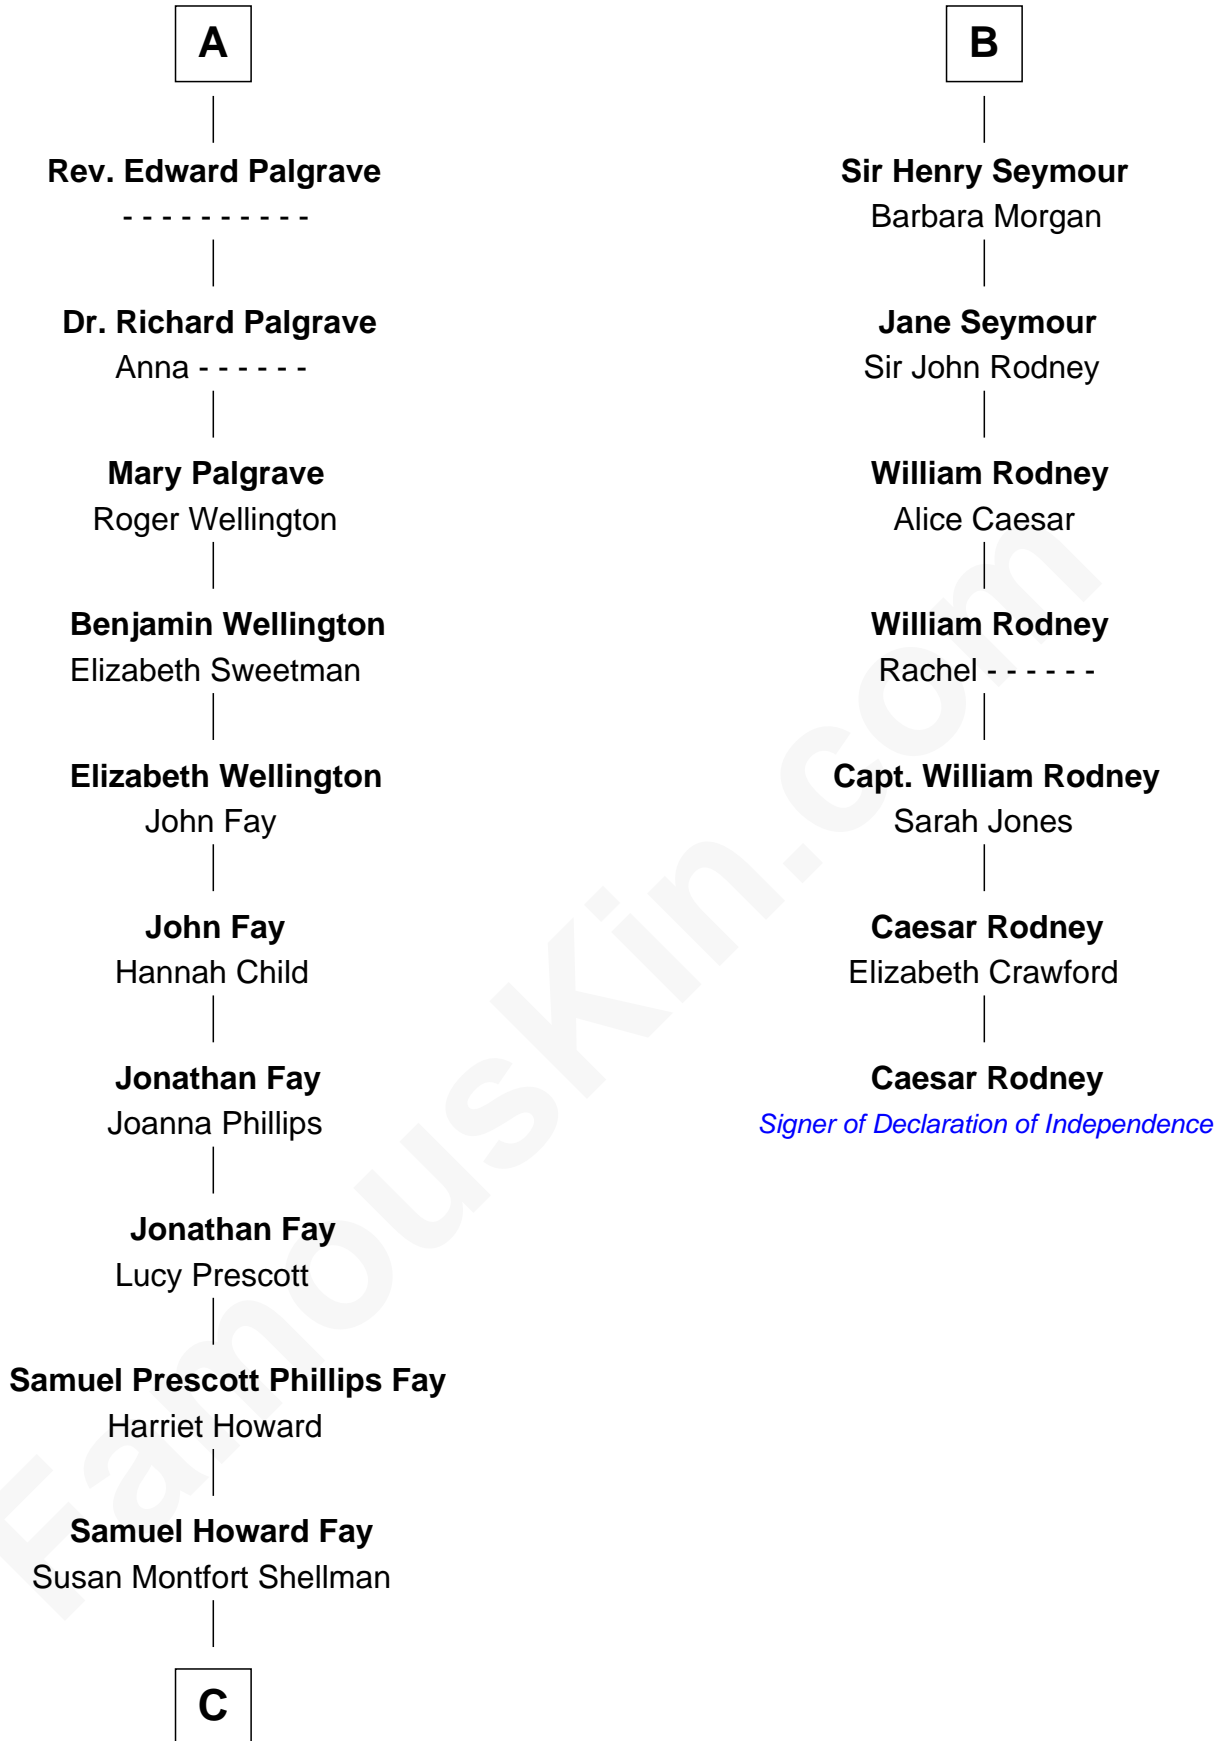

FamousKin.com Relationship Chart of

George W. Bush
43rd U.S. President

13th cousin 8 times removed of

Caesar Rodney

Signer of the Declaration of Independence

C

—
Harriet Eleanor Fay
Rev. James Smith Bush

—
Samuel Prescott Bush
Flora Sheldon

—
Prescott Sheldon Bush
Dorothy Wear Walker

—
George Herbert Walker Bush
Barbara Pierce

—
George W. Bush
43rd U.S. President

FamousKin.com