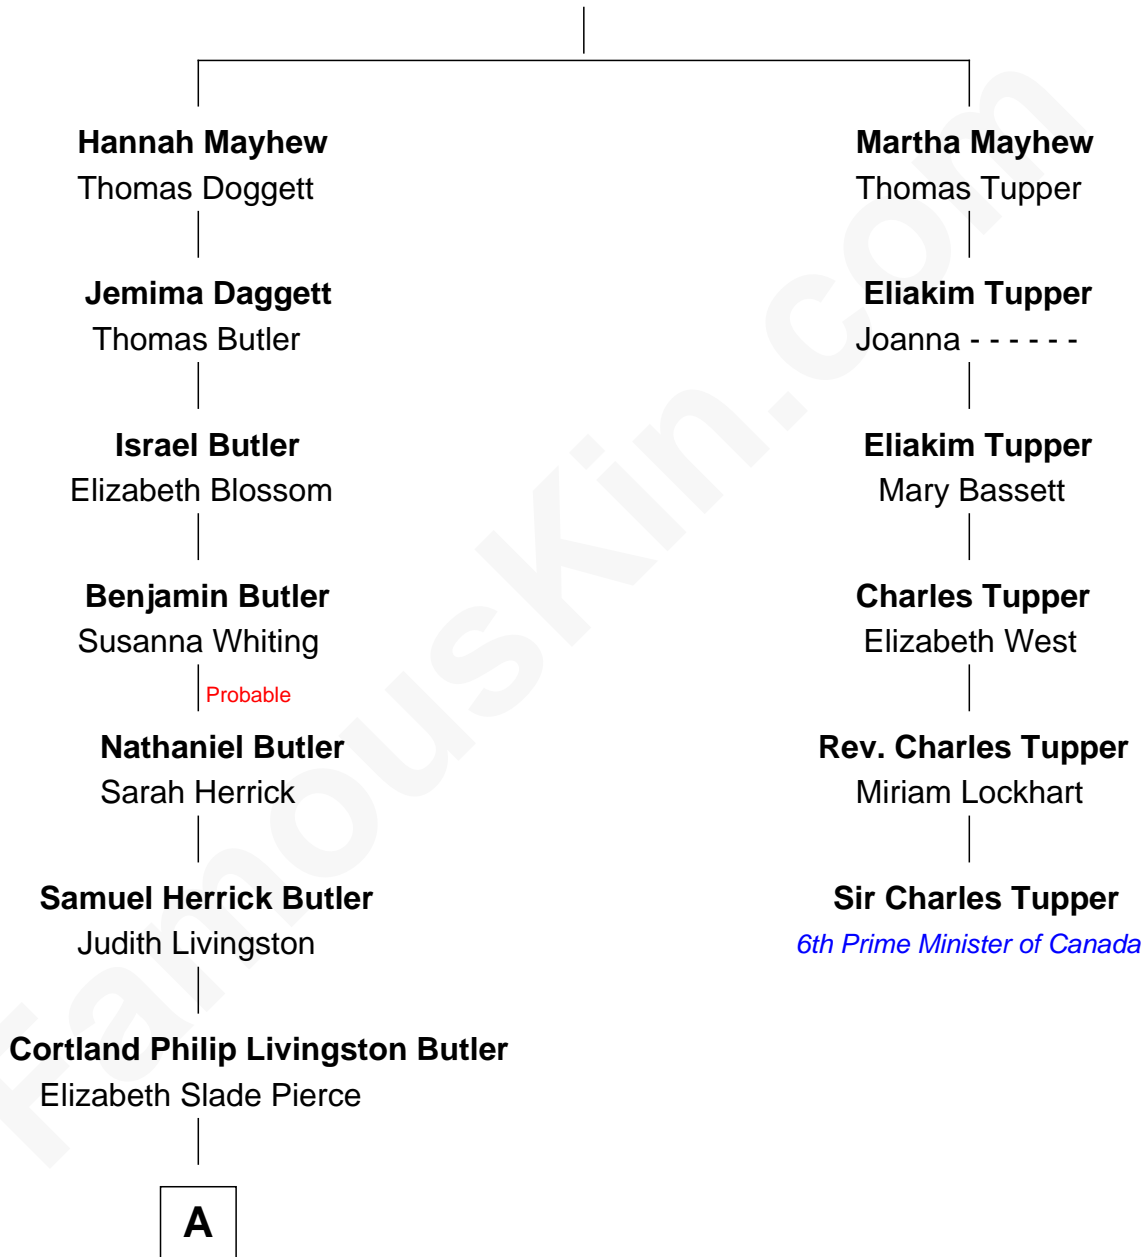

FamousKin.com
Relationship Chart of
George W. Bush
43rd U.S. President

5th cousin 6 times removed of
Sir Charles Tupper
6th Prime Minister of Canada

Gov. Thomas Mayhew
 Jane Gallion

A

—
Mary Elizabeth Butler
Robert Emmet Sheldon

—
Flora Sheldon
Samuel Prescott Bush

—
Prescott Sheldon Bush
Dorothy Wear Walker

—
George Herbert Walker Bush
Barbara Pierce

—
George W. Bush
43rd U.S. President

FamousKin.com