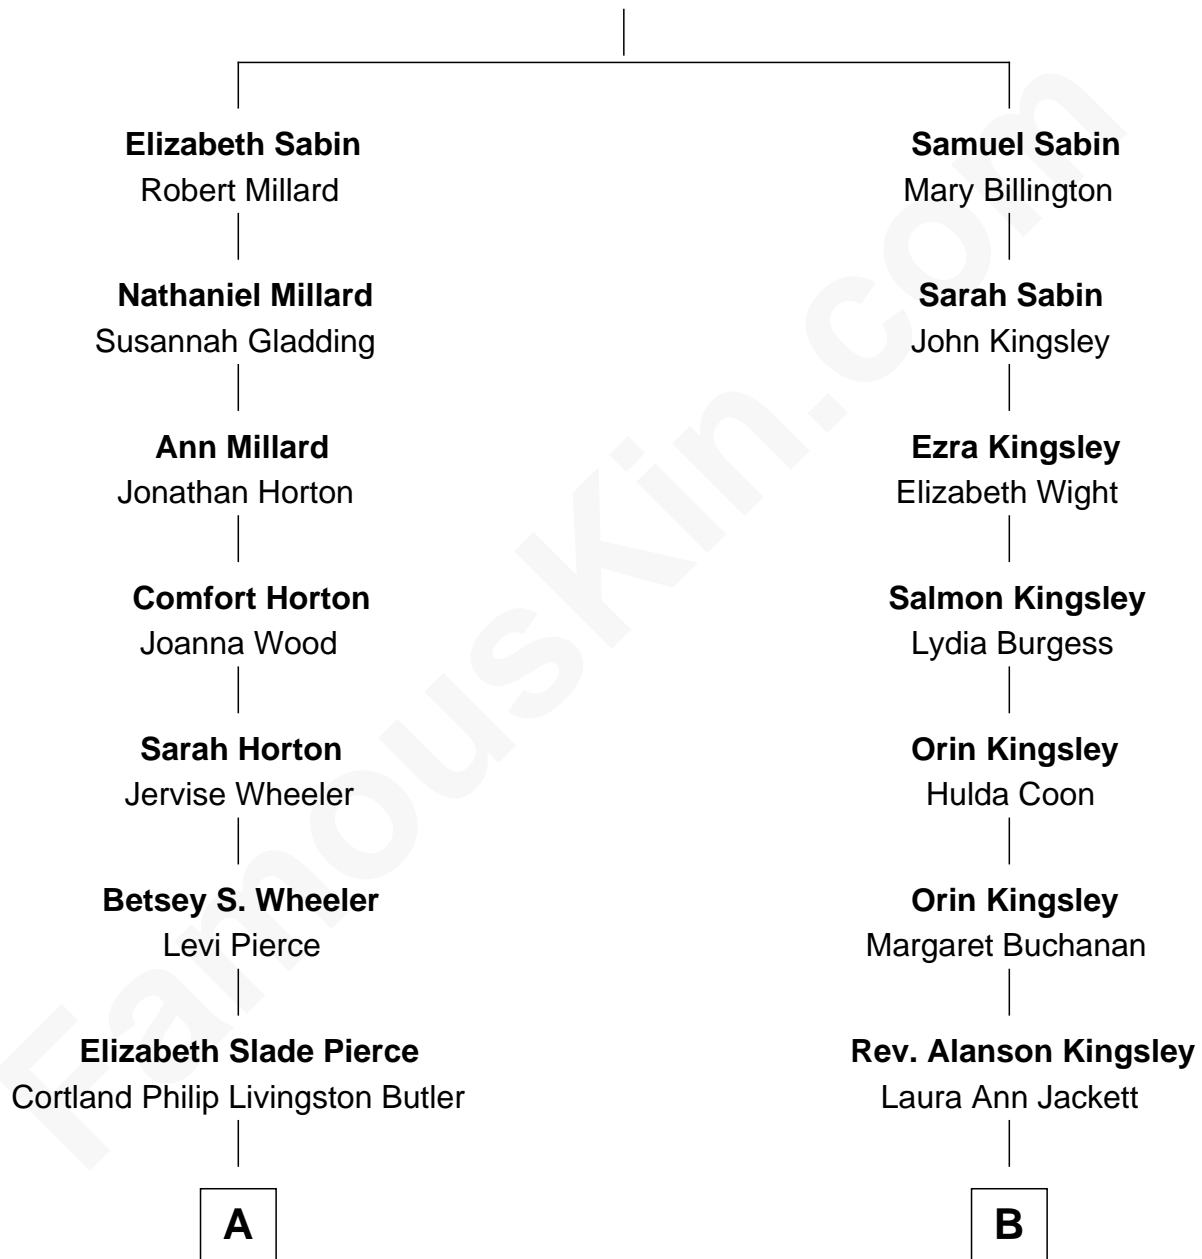

# FamousKin.com Relationship Chart of

**George W. Bush**

*43rd U.S. President*

11th cousin of

**Taylor Swift**

*Singer and Songwriter*

**William Sabin**

----- Wright

**A**

**Mary Elizabeth Butler**  
Robert Emmet Sheldon

**Flora Sheldon**  
Samuel Prescott Bush

**Prescott Sheldon Bush**  
Dorothy Wear Walker

**George Herbert Walker Bush**  
Barbara Pierce

**George W. Bush**  
*43rd U.S. President*

**B**

**Barbara Maria Jane Kingsley**  
Willis Wilbur Thompson

**Bernice Maude Thompson**  
Archie Dean Swift

**Archie Dean Swift**  
Rose Baldi Douglas

**Scott Kingsley Swift**  
Andrea G. Finlay

**Taylor Swift**  
*Singer and Songwriter*