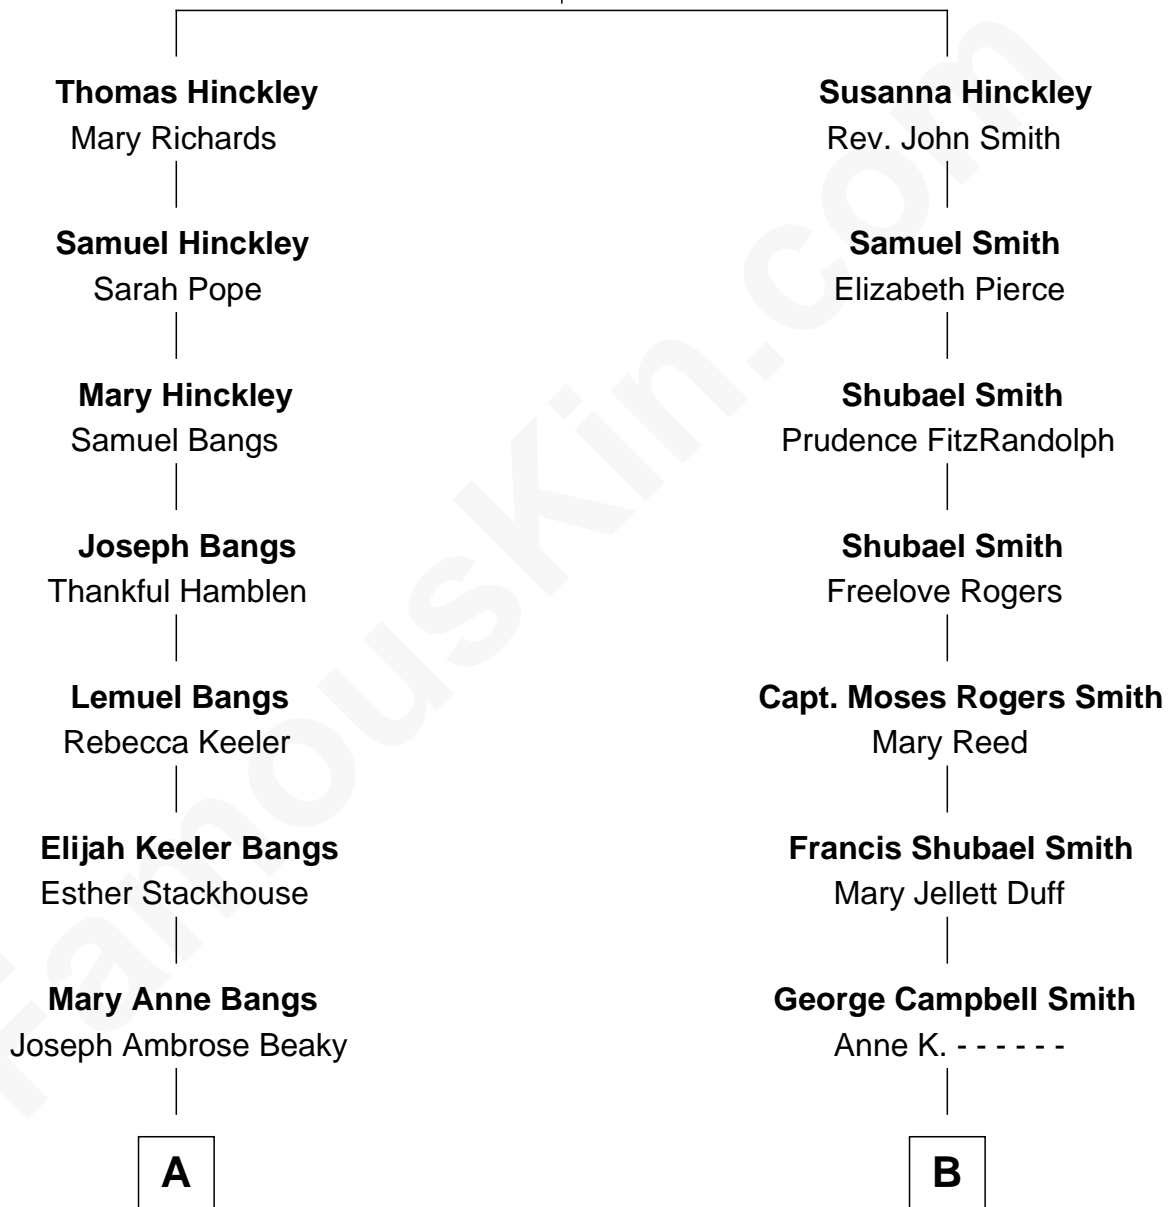

FamousKin.com
Relationship Chart of
George W. Bush
43rd U.S. President

9th cousin 2 times removed of
Kevin Bacon
Movie Actor

Samuel Hinckley
 Sarah Soole

A

Martha Adela Beaky
David Davis Walker

George Herbert Walker
Lucretia Wear

Dorothy Wear Walker
Prescott Sheldon Bush

George Herbert Walker Bush
Barbara Pierce

George W. Bush
43rd U.S. President

B

Dorothy F. Smith
Artemas H. Holmes

Ruth Hilda Holmes
Edmund Norwood Bacon

Kevin Bacon
Movie Actor