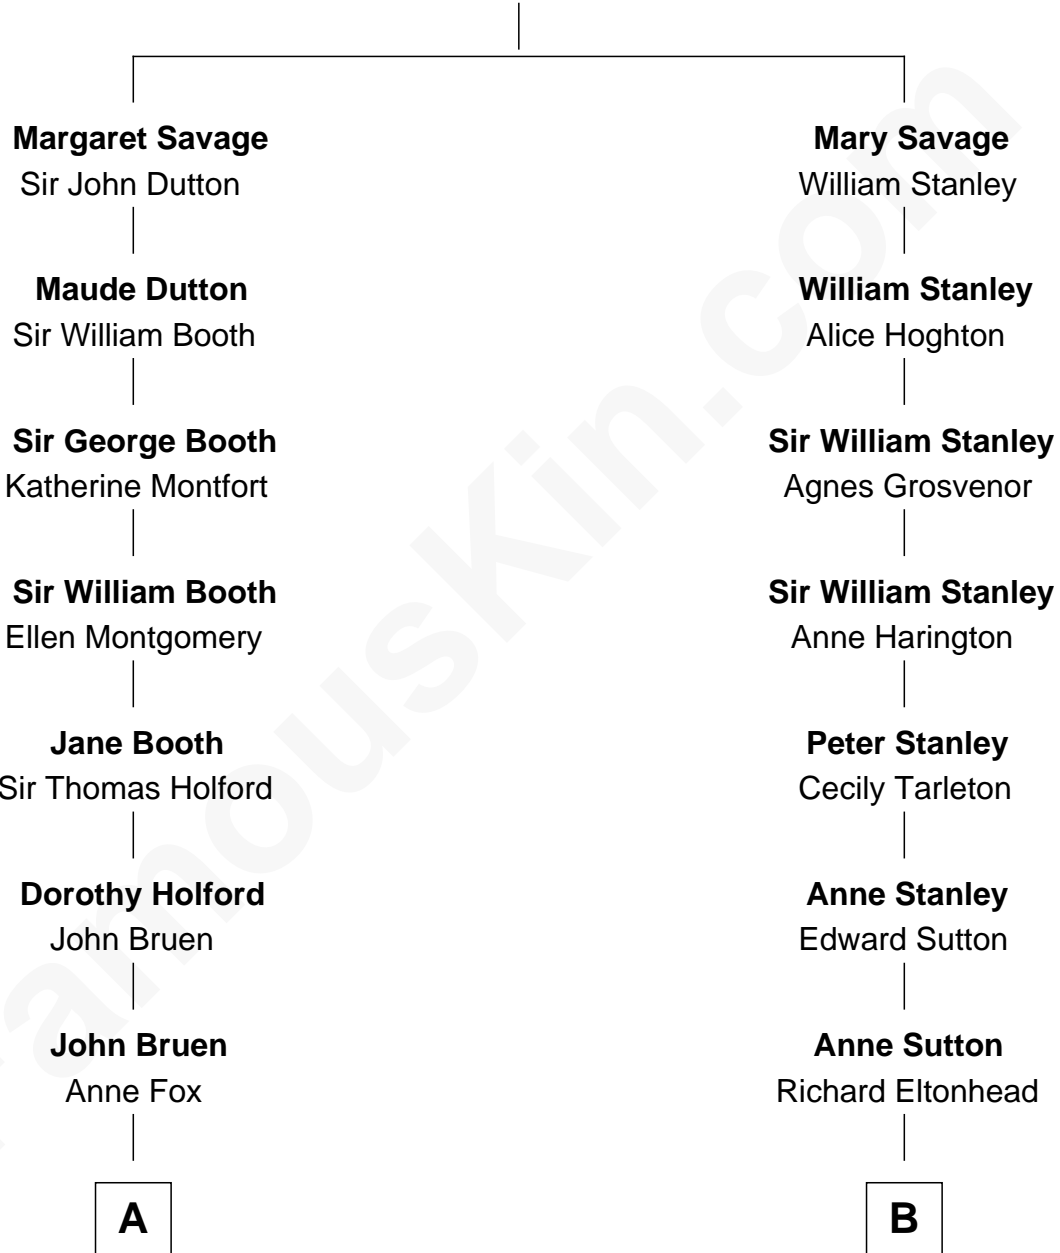

**FamousKin.com**  
**Relationship Chart of**  
**George W. Bush**  
*43rd U.S. President*

18th cousin 2 times removed of

**Brad Pitt**  
*Movie Actor*

**Sir John Savage**  
Maud de Swinnerton

FamousKin.com