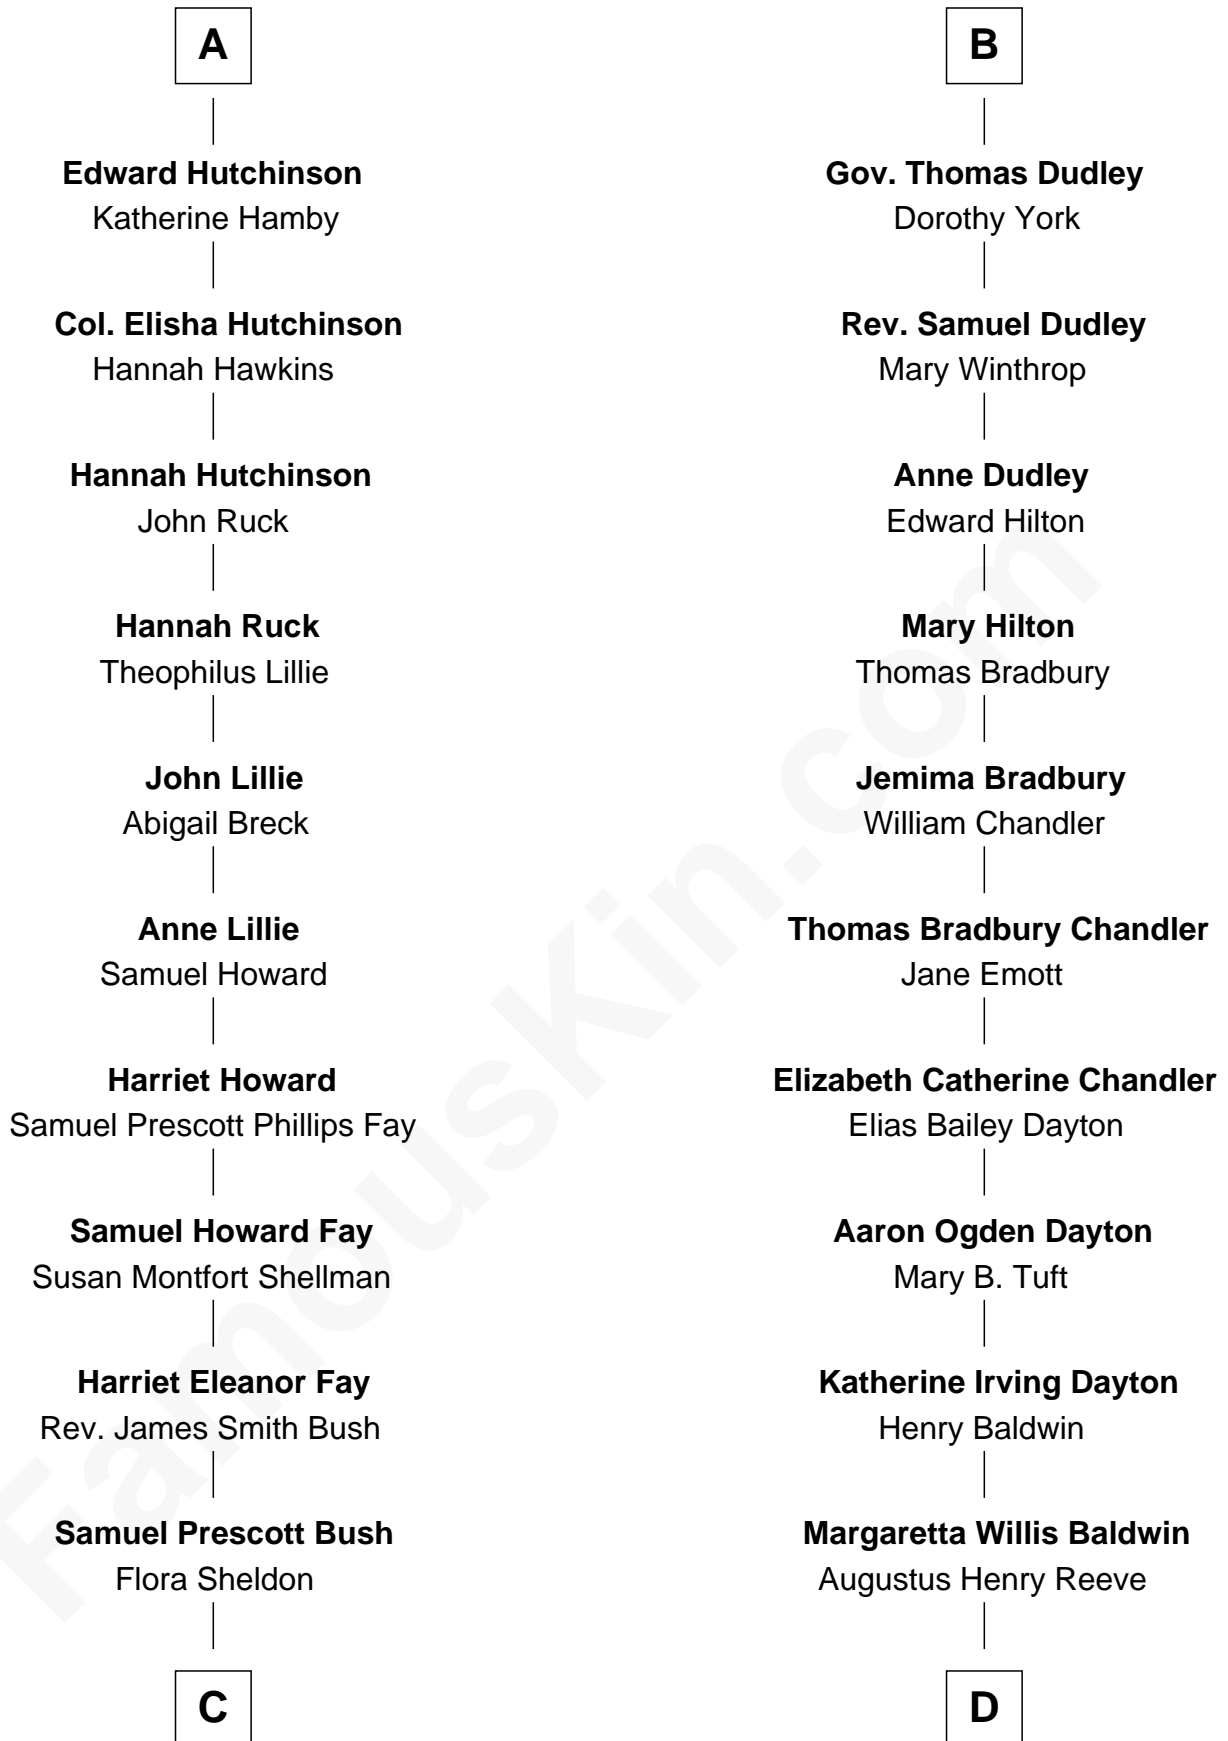

FamousKin.com Relationship Chart of

George W. Bush
43rd U.S. President

19th cousin of

Christopher Reeve
Movie Actor

Sir Walter Blount
Sancha de Ayala

Sir Thomas Blount
Margaret de Gresley

Sir Thomas Blount
Agnes Hawley

Anne Blount
William Marbury

Robert Marbury
Katherine Williamson

William Marbury
Agnes Lenton

Rev. Francis Marbury
Bridget Dryden

Anne Marbury
William Hutchinson

A

Constance Blount
Sir John Sutton

Sir John Sutton
Elizabeth Berkeley

Sir Edmund Sutton
Joyce Tiptoft

Sir Edward Sutton
Cecily Willoughby

Sir John Sutton
Cecily Grey

Sir Henry Dudley
----- Ashton

Probable

Roger Dudley
Susanna Thorne

B

Christopher Reeve photo by [Jbfrankel](#) [\(CC BY-SA 3.0\)](#)