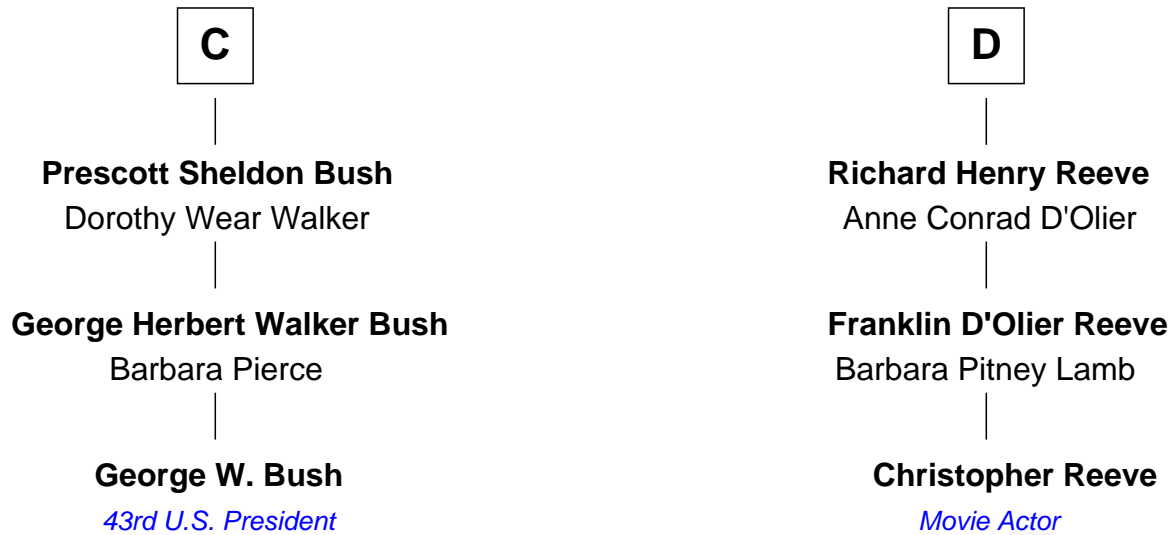

FamousKin.com Relationship Chart of

George W. Bush
43rd U.S. President

19th cousin of

Christopher Reeve
Movie Actor

Sir Walter Blount
Sancha de Ayala

Sir Thomas Blount
Margaret de Gresley

Sir Thomas Blount
Agnes Hawley

Sir Edmund Sutton
Joyce Tiptoft

Sir Edward Sutton
Cecily Willoughby

Sir John Sutton
Cecily Grey

Sir Henry Dudley
----- Ashton

Probable

Roger Dudley
Susanna Thorne

B

Christopher Reeve photo by [Jbfrankel](#) [\(CC BY-SA 3.0\)](#)