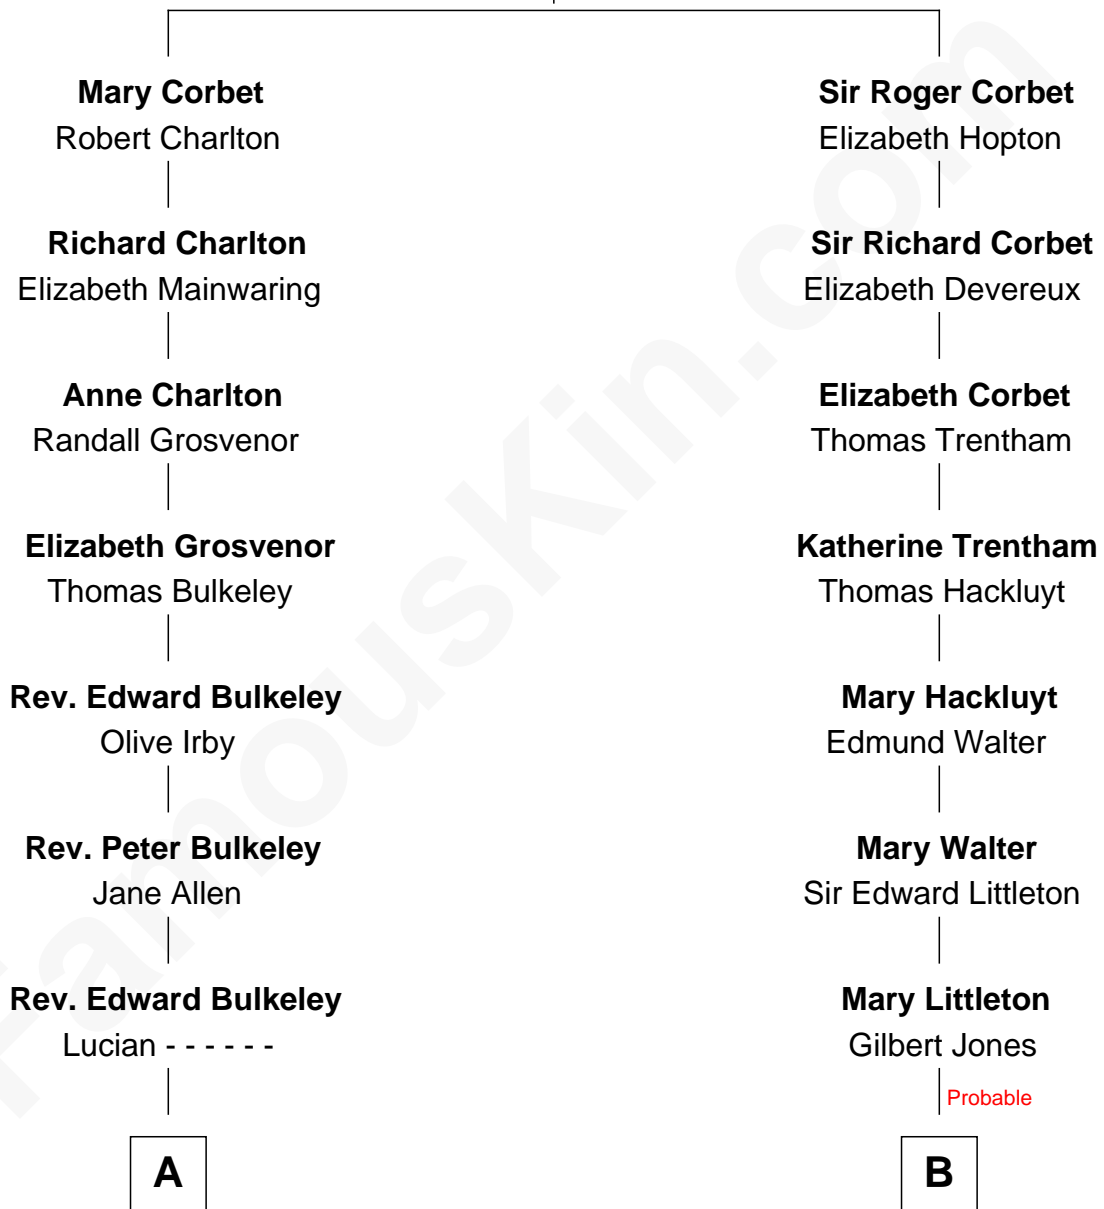

FamousKin.com Relationship Chart of

George W. Bush
43rd U.S. President

17th cousin of

Christopher Reeve
Movie Actor

Sir Robert Corbet
Margaret - - - - -

Christopher Reeve photo by [Jbfrankel](#) ([CC BY-SA 3.0](#))