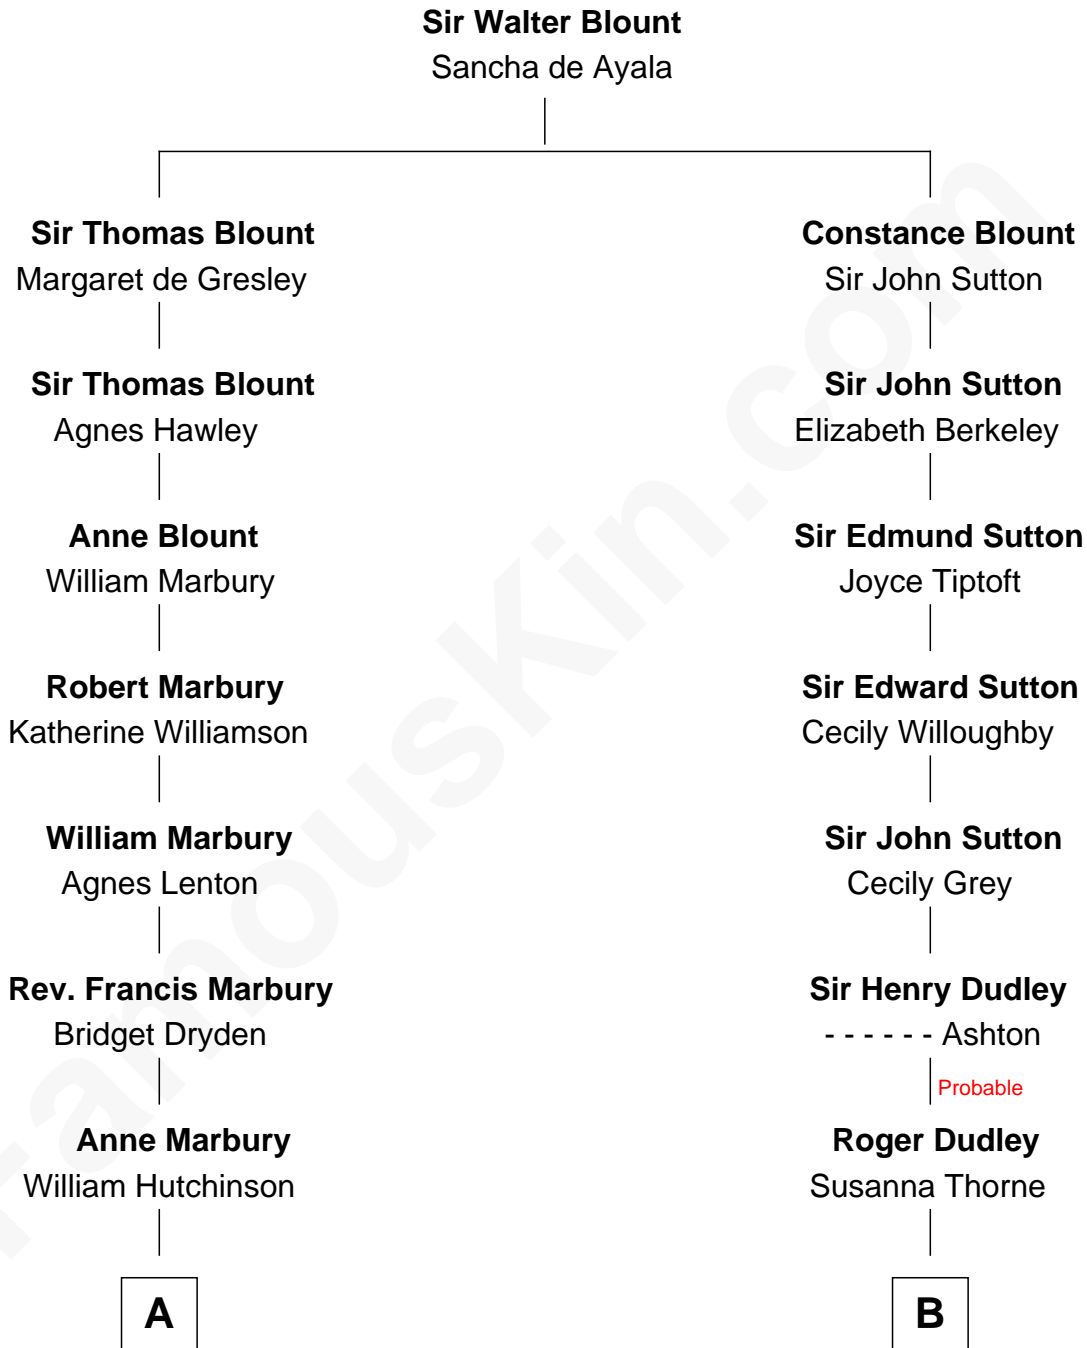

FamousKin.com
Relationship Chart of
George W. Bush
43rd U.S. President

15th cousin 4 times removed of
Colonel Robert Gould Shaw
U.S. Civil War leader of film "Glory" fame

C

—
Prescott Sheldon Bush

Dorothy Wear Walker

—
George Herbert Walker Bush

Barbara Pierce

—
George W. Bush

43rd U.S. President

FamousKin.com