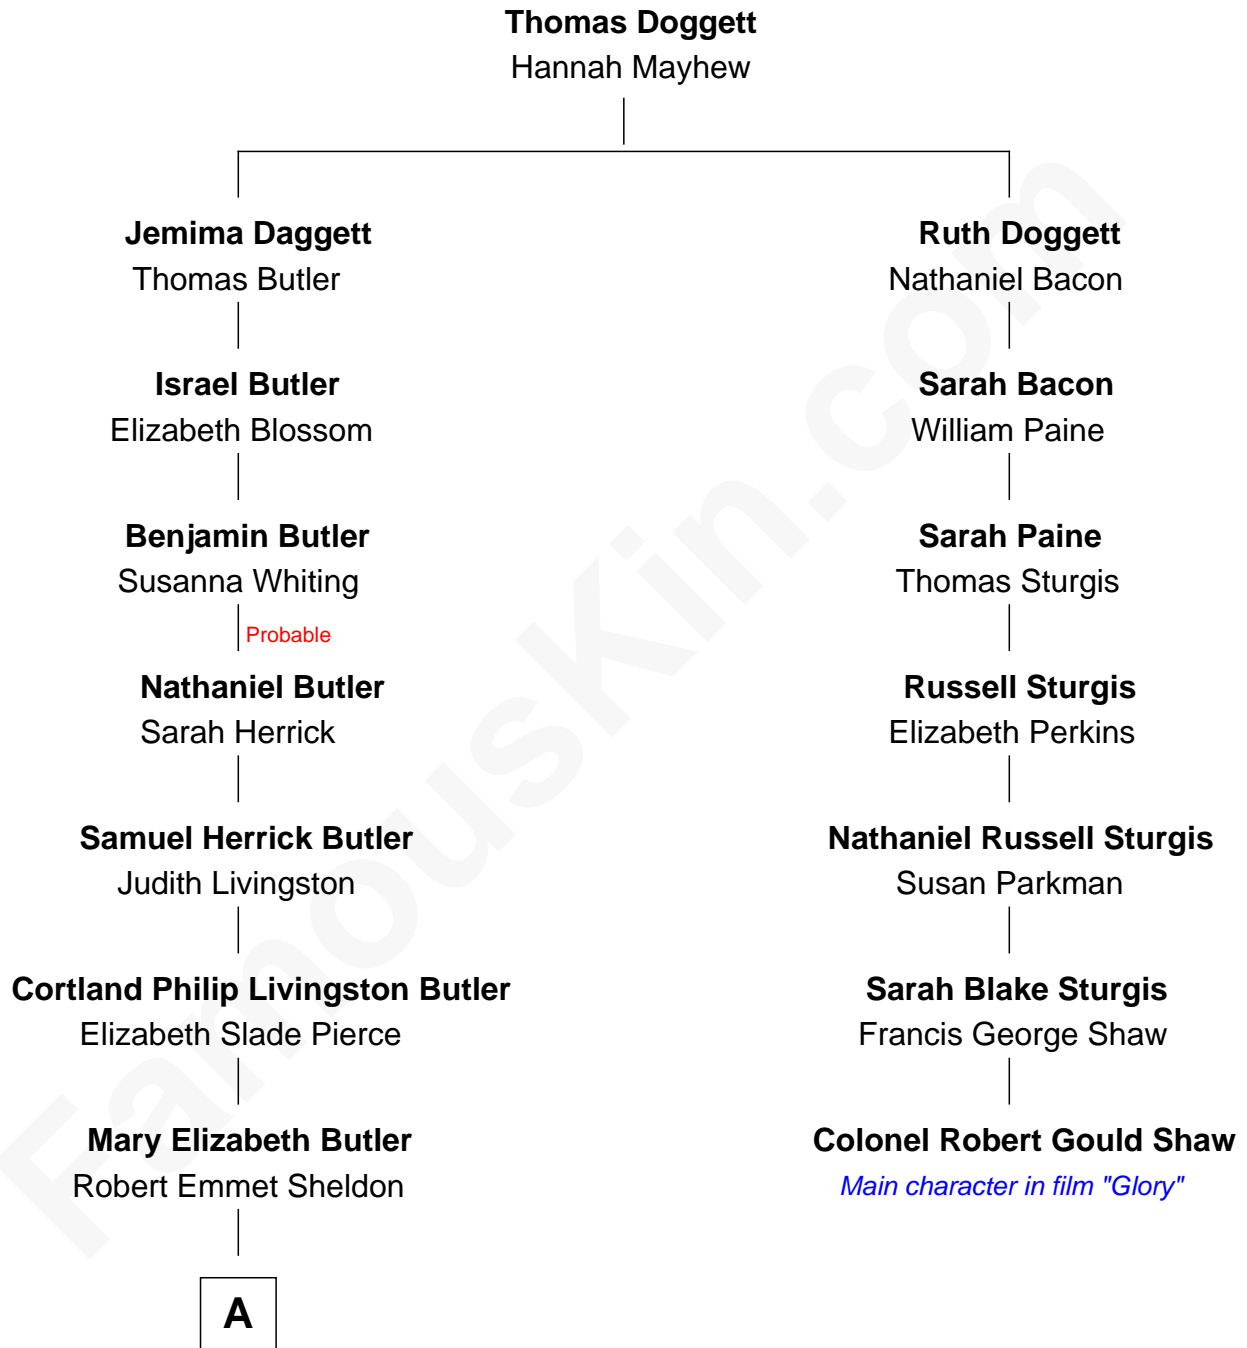

**FamousKin.com**  
**Relationship Chart of**  
**George W. Bush**  
*43rd U.S. President*

**6th cousin 4 times removed of**  
**Colonel Robert Gould Shaw**  
*U.S. Civil War leader of film "Glory" fame*

**A**

—  
**Flora Sheldon**  
Samuel Prescott Bush

—  
**Prescott Sheldon Bush**  
Dorothy Wear Walker

—  
**George Herbert Walker Bush**  
Barbara Pierce

—  
**George W. Bush**  
*43rd U.S. President*

FamousKin.com