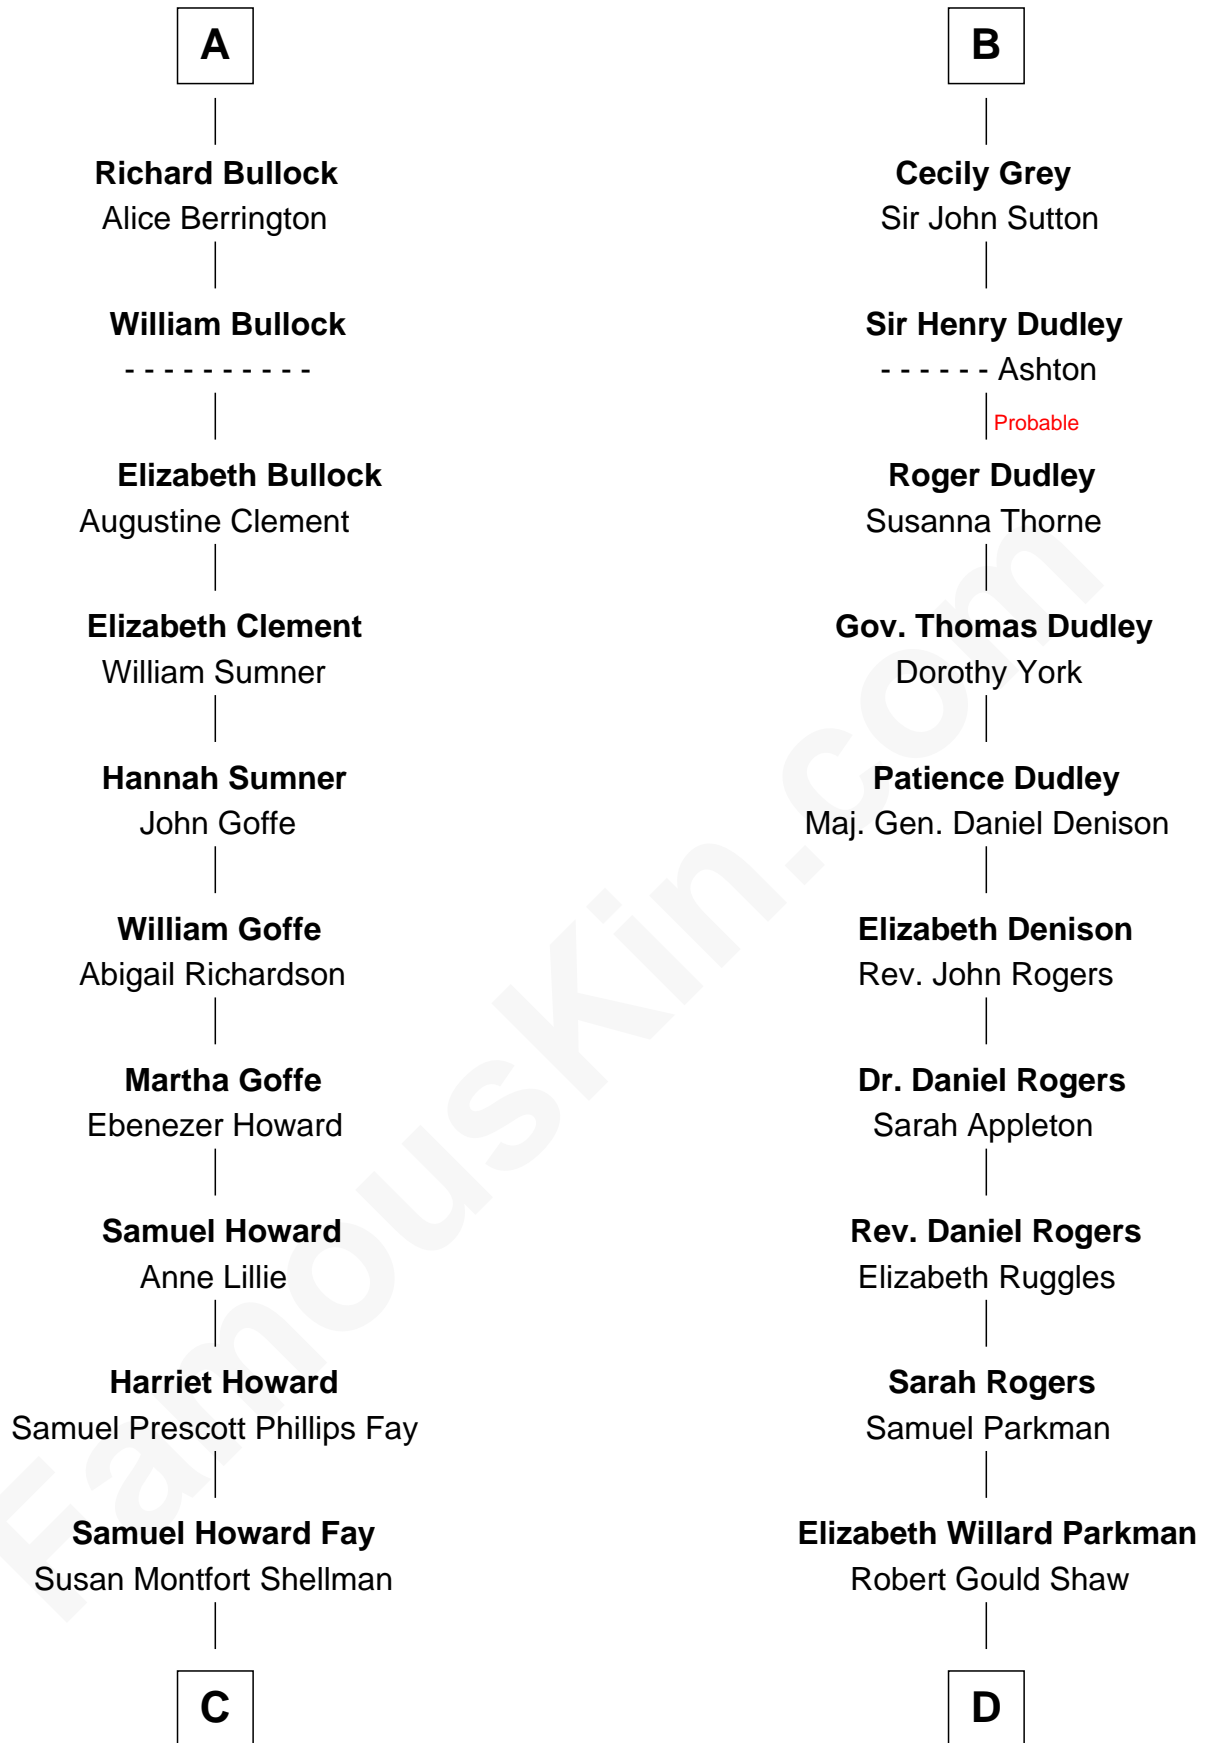

FamousKin.com

Relationship Chart of

George W. Bush
43rd U.S. President

18th cousin 3 times removed of

Colonel Robert Gould Shaw
U.S. Civil War leader of film "Glory" fame

C

Harriet Eleanor Fay
Rev. James Smith Bush

Samuel Prescott Bush
Flora Sheldon

Prescott Sheldon Bush
Dorothy Wear Walker

George Herbert Walker Bush
Barbara Pierce

George W. Bush
43rd U.S. President

D

Francis George Shaw
Sarah Blake Sturgis

Colonel Robert Gould Shaw
Main character in film "Glory"