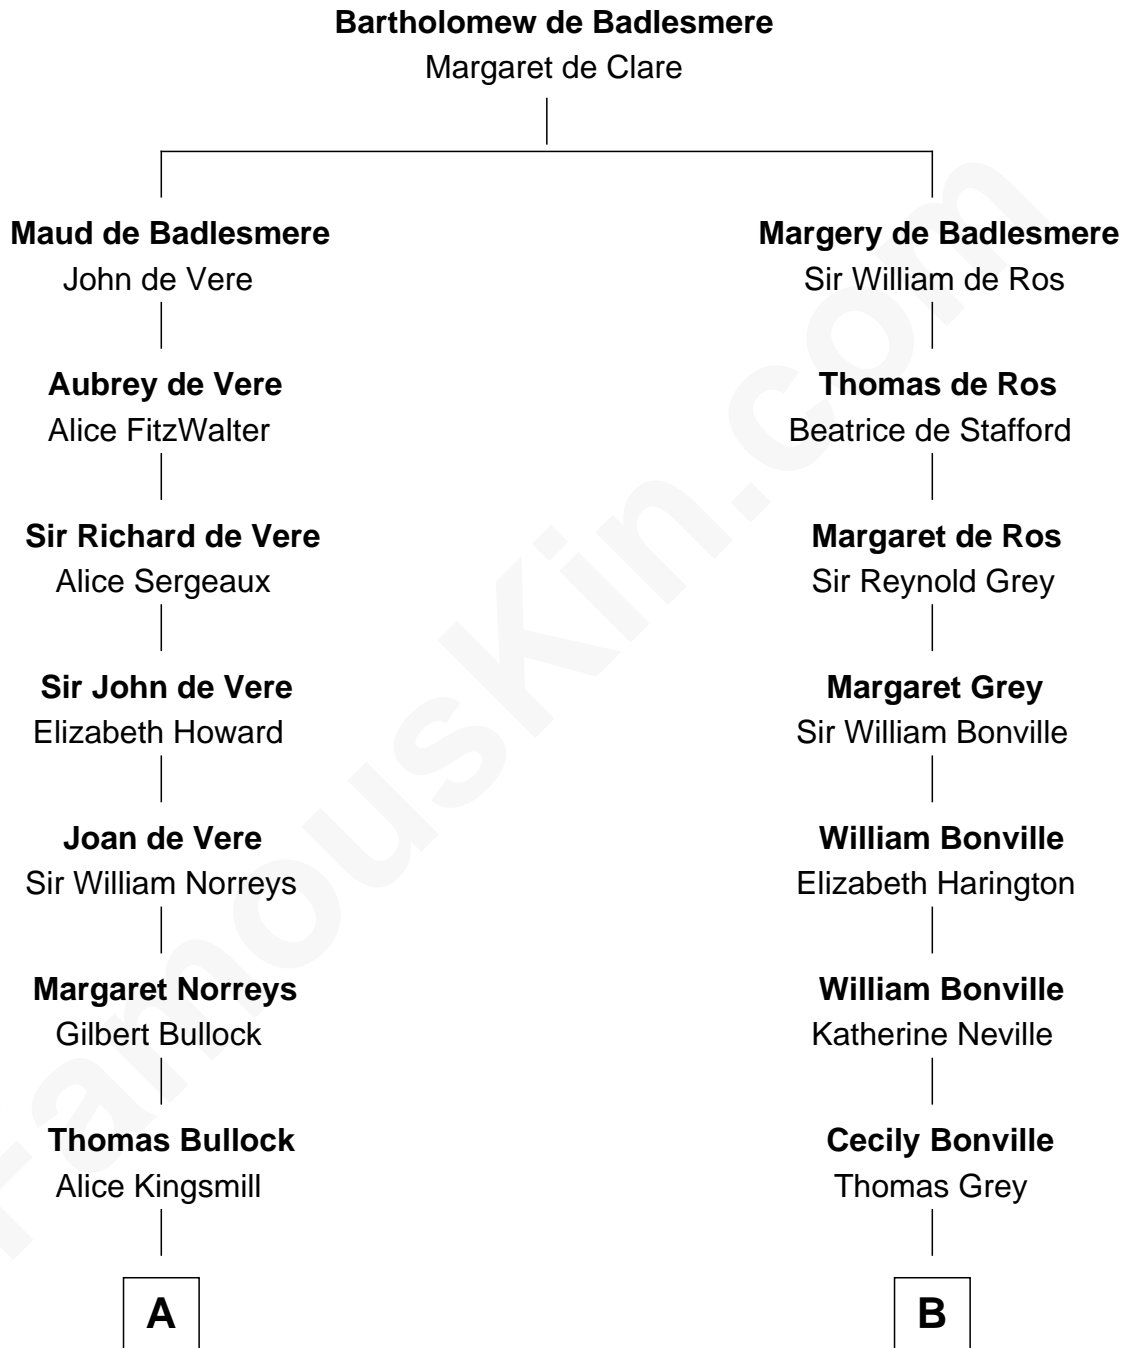

FamousKin.com

Relationship Chart of

George W. Bush
43rd U.S. President

18th cousin 3 times removed of

Colonel Robert Gould Shaw
U.S. Civil War leader of film "Glory" fame

C

Harriet Eleanor Fay
Rev. James Smith Bush

Samuel Prescott Bush
Flora Sheldon

Prescott Sheldon Bush
Dorothy Wear Walker

George Herbert Walker Bush
Barbara Pierce

George W. Bush
43rd U.S. President

D

Francis George Shaw
Sarah Blake Sturgis

Colonel Robert Gould Shaw
Main character in film "Glory"