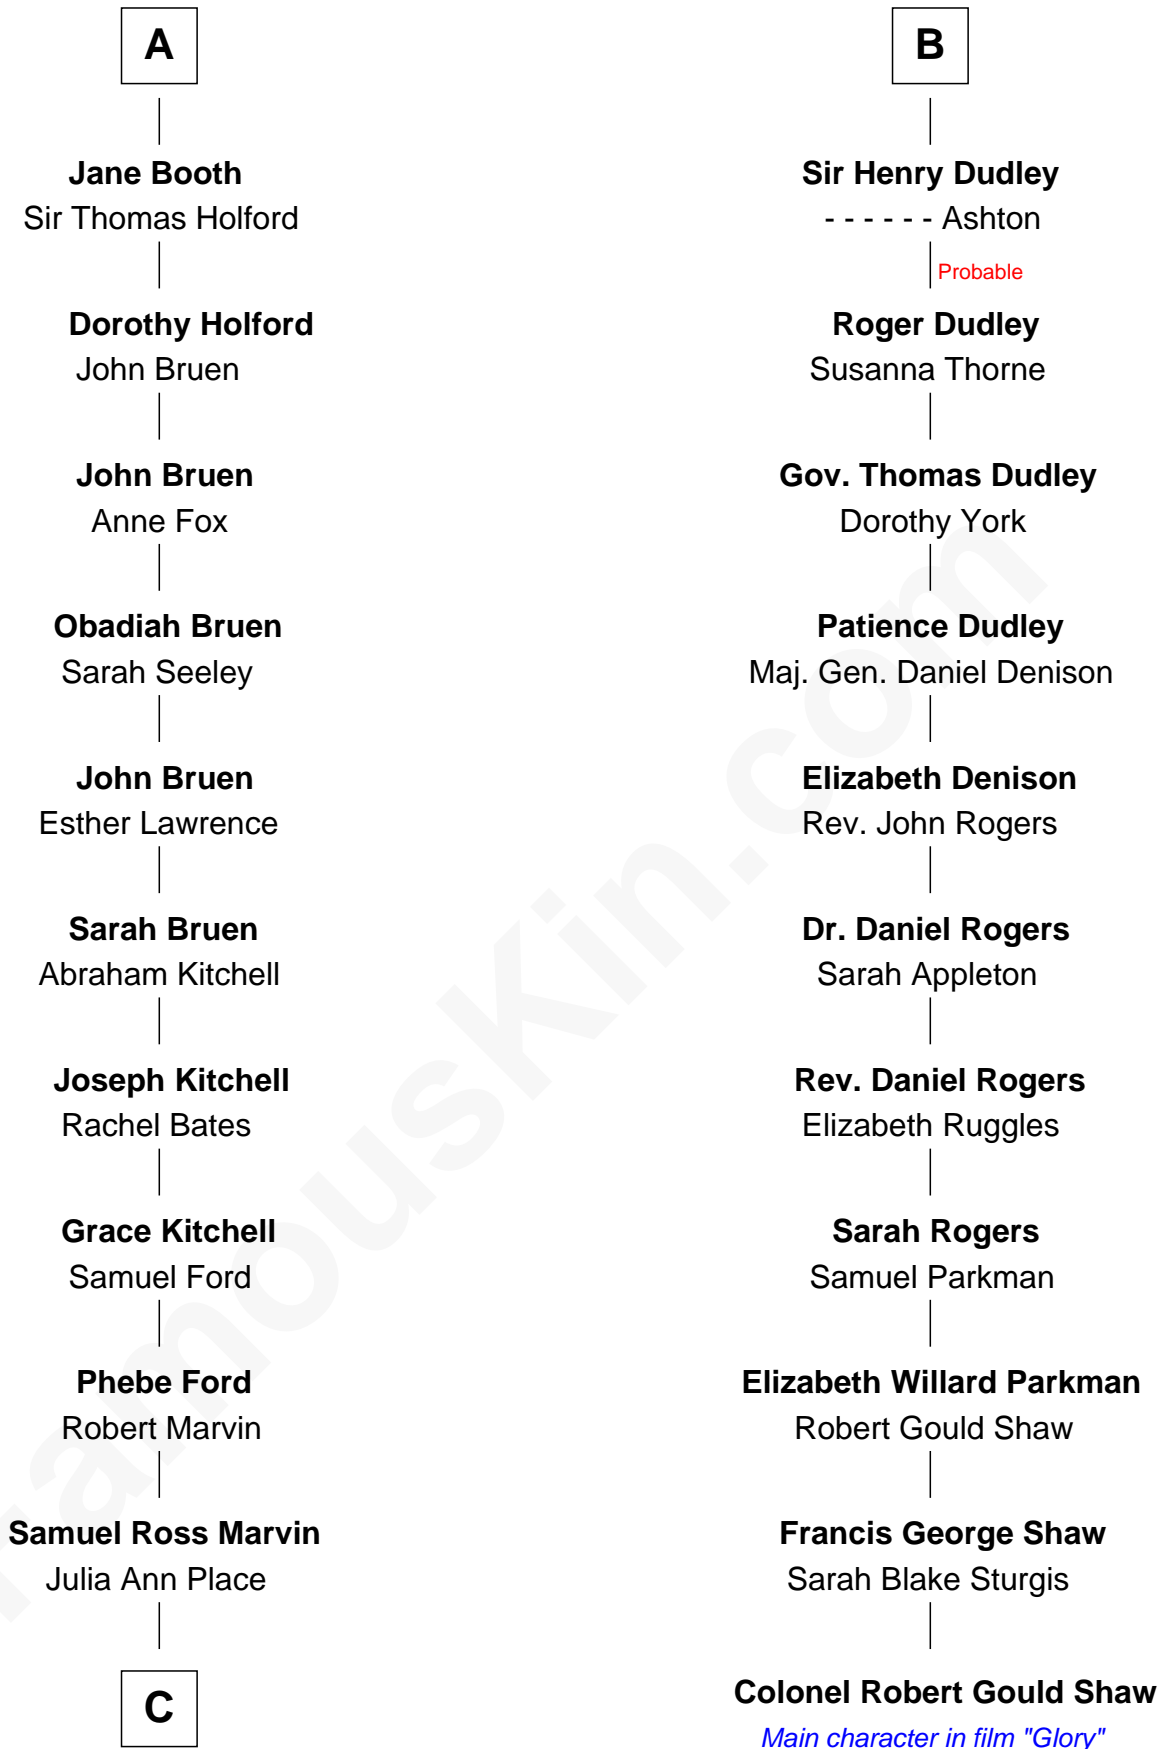

**FamousKin.com**  
**Relationship Chart of**  
**George W. Bush**  
*43rd U.S. President*

**17th cousin 4 times removed of**  
**Colonel Robert Gould Shaw**  
*U.S. Civil War leader of film "Glory" fame*

**C**

Jerome Place Marvin

Martha Ann Stokes

Mabel Marvin

Scott Pierce

Marvin Pierce

Pauline Robinson

Barbara Pierce