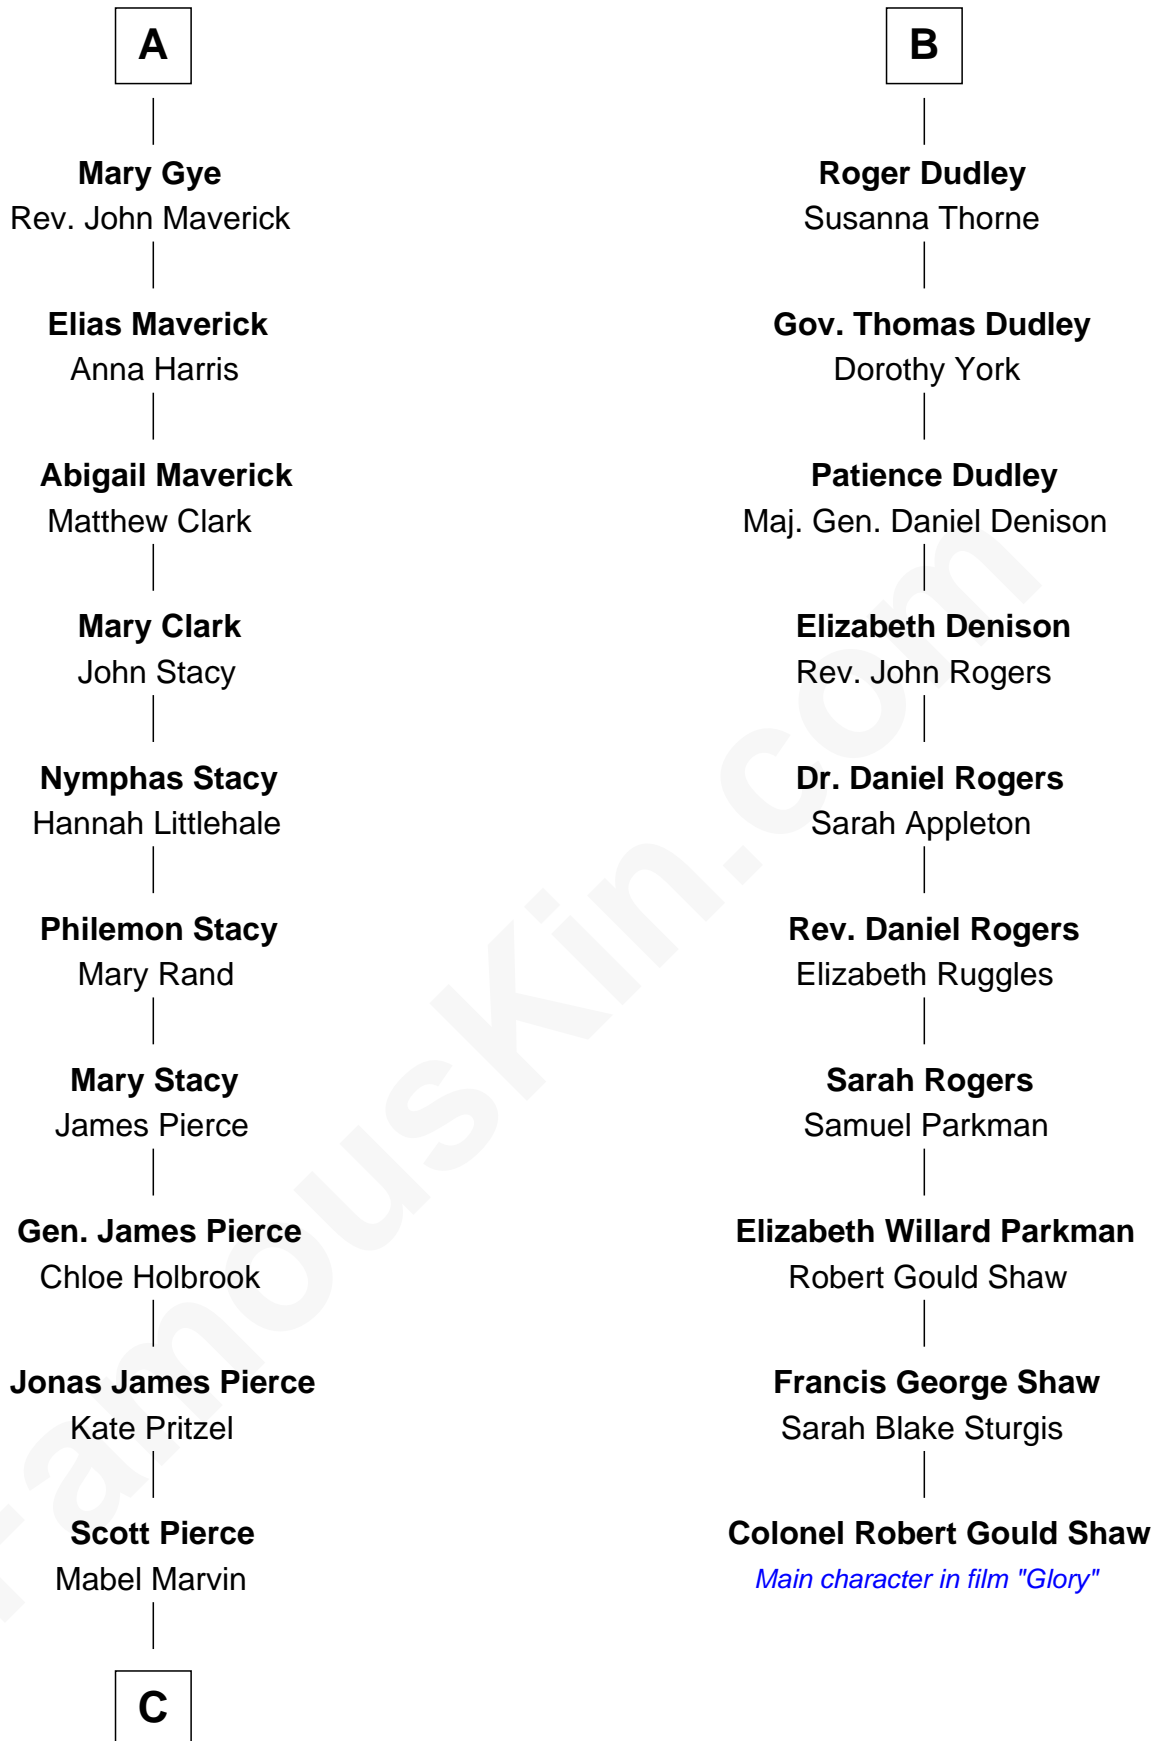

FamousKin.com Relationship Chart of

George W. Bush
43rd U.S. President

16th cousin 3 times removed of

Colonel Robert Gould Shaw
U.S. Civil War leader of film "Glory" fame

Richard Fitzalan
Eleanor Plantagenet

C

—
Marvin Pierce
Pauline Robinson

—
Barbara Pierce
George Herbert Walker Bush

—
George W. Bush
43rd U.S. President

FamousKin.com