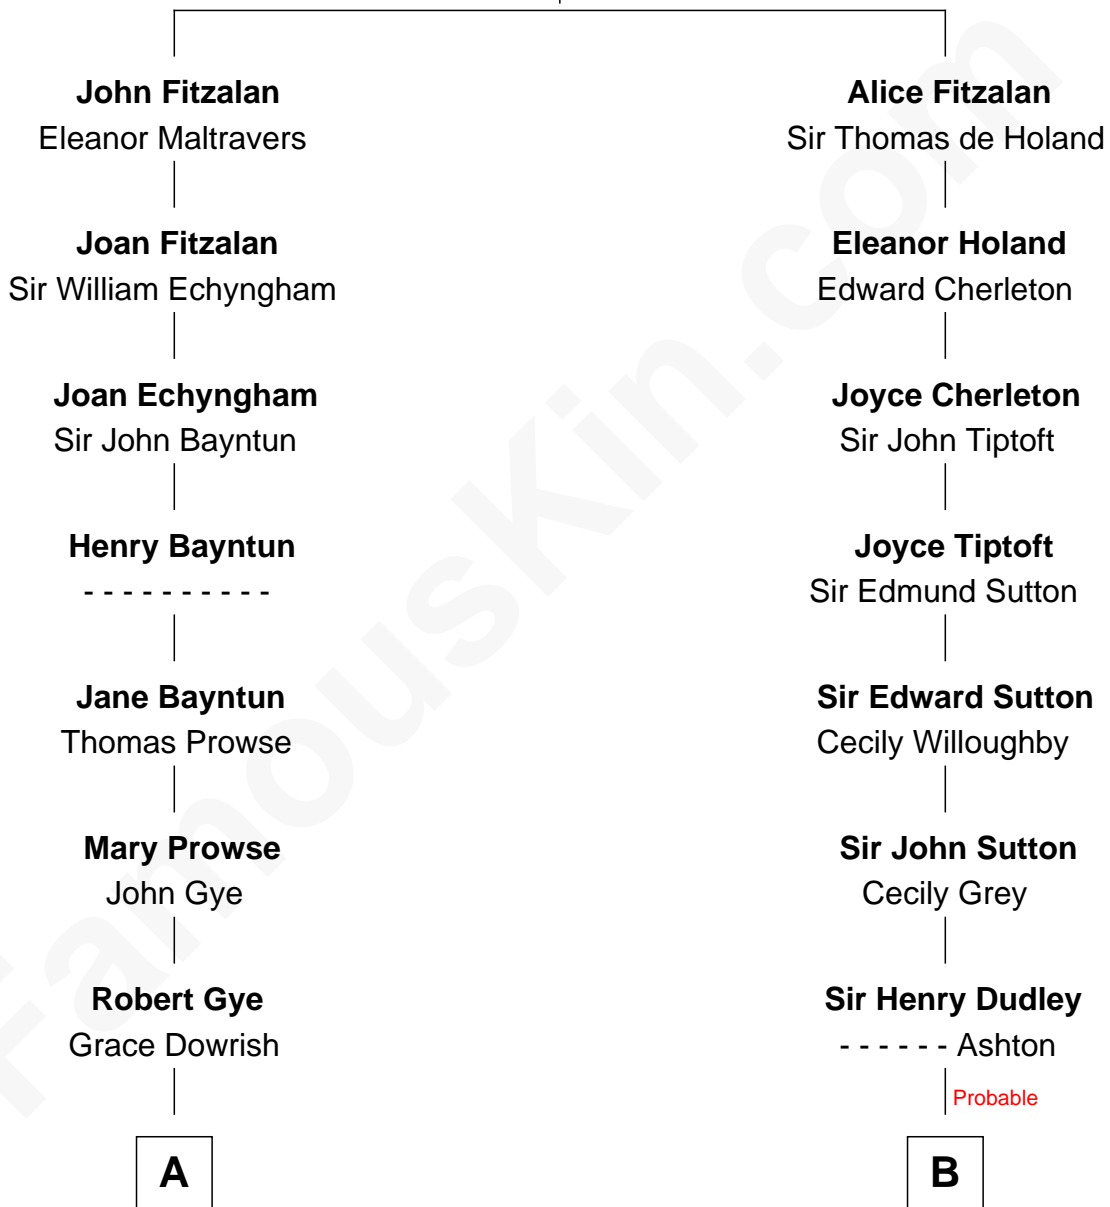

FamousKin.com Relationship Chart of

George W. Bush
43rd U.S. President

16th cousin 3 times removed of

Colonel Robert Gould Shaw
U.S. Civil War leader of film "Glory" fame

Richard Fitzalan
Eleanor Plantagenet

C

—
Marvin Pierce
Pauline Robinson

—
Barbara Pierce
George Herbert Walker Bush

—
George W. Bush
43rd U.S. President

FamousKin.com