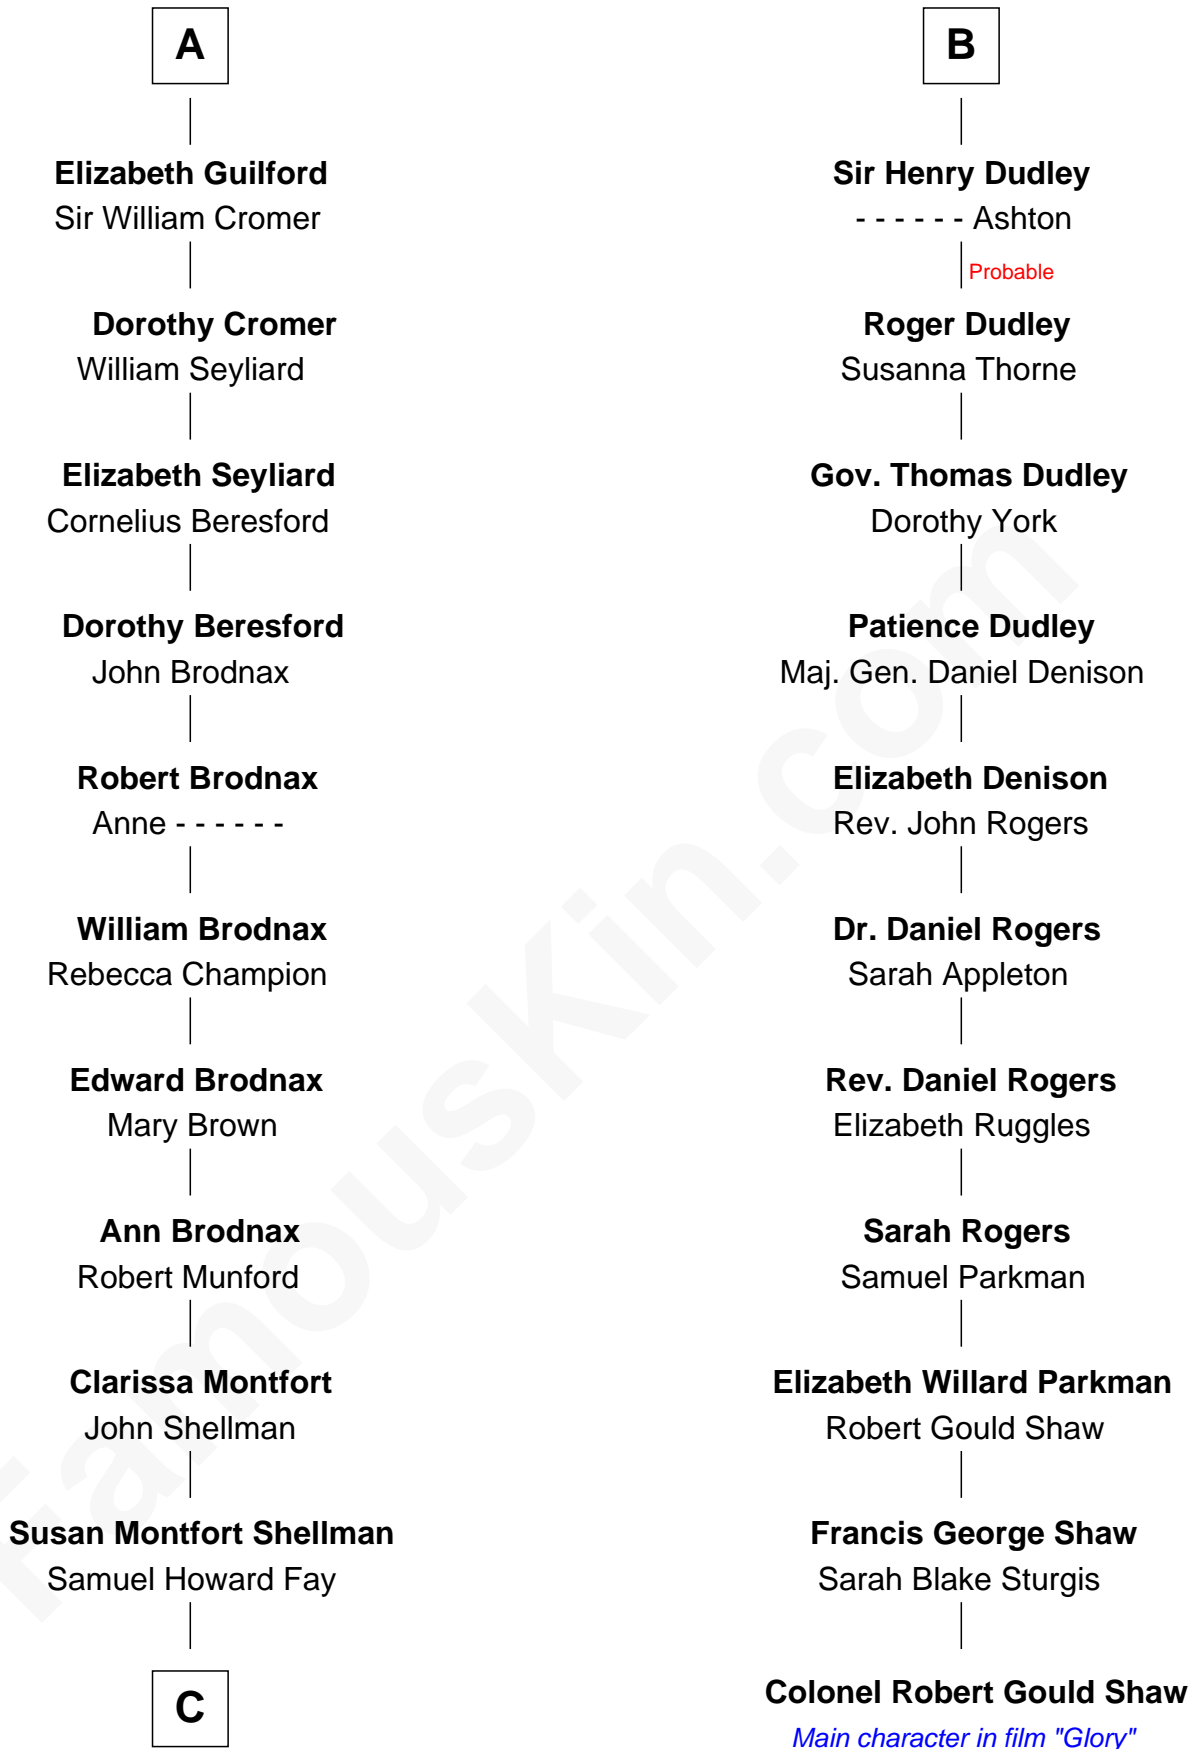

## Relationship Chart of

**George W. Bush**

*43rd U.S. President*

17th cousin 4 times removed of

**Colonel Robert Gould Shaw**

*U.S. Civil War leader of film "Glory" fame*

**Sir Robert de Holland**

Maude la Zouche

**C**

—  
**Harriet Eleanor Fay**  
Rev. James Smith Bush

—  
**Samuel Prescott Bush**  
Flora Sheldon

—  
**Prescott Sheldon Bush**  
Dorothy Wear Walker

—  
**George Herbert Walker Bush**  
Barbara Pierce