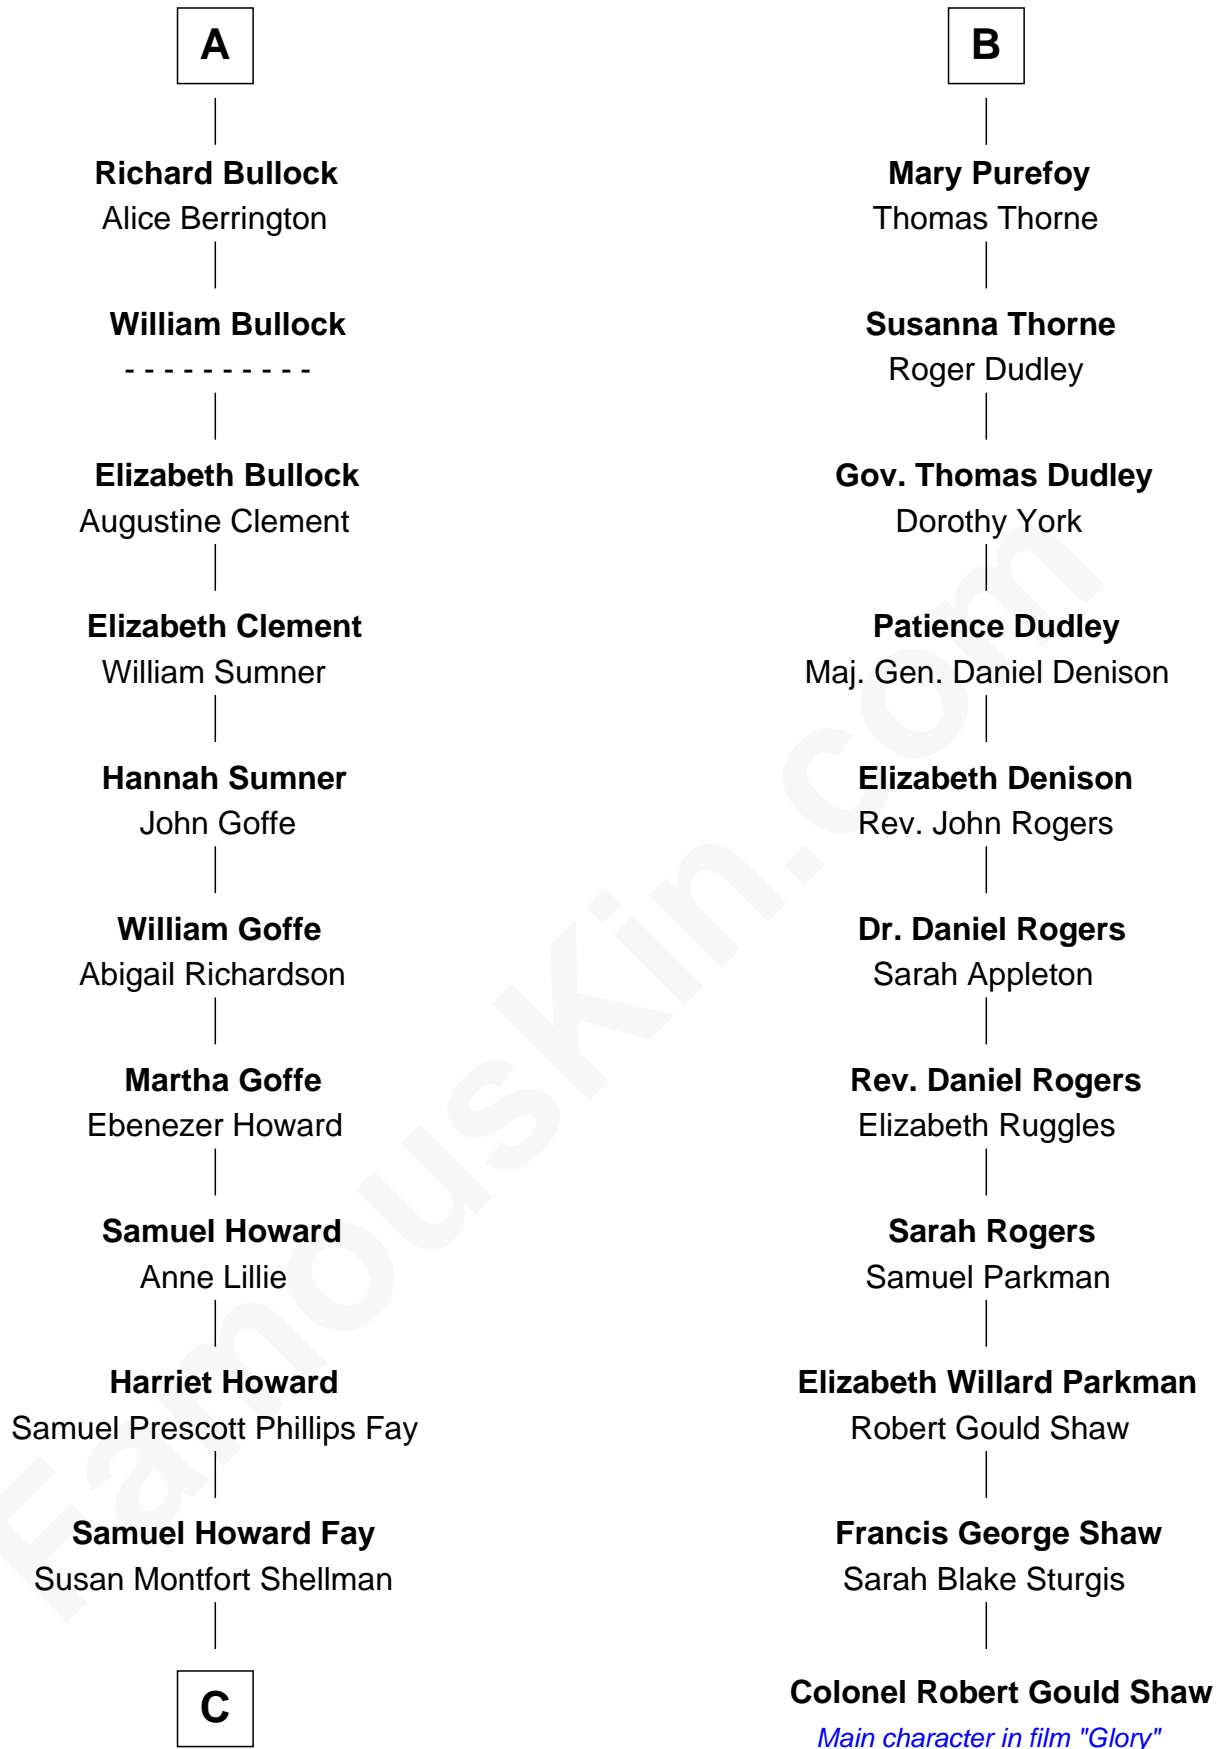

**FamousKin.com**  
**Relationship Chart of**  
**George W. Bush**  
*43rd U.S. President*

**17th cousin 4 times removed of**  
**Colonel Robert Gould Shaw**  
*U.S. Civil War leader of film "Glory" fame*

**C**

—  
**Harriet Eleanor Fay**  
Rev. James Smith Bush

—  
**Samuel Prescott Bush**  
Flora Sheldon

—  
**Prescott Sheldon Bush**  
Dorothy Wear Walker

—  
**George Herbert Walker Bush**  
Barbara Pierce

—  
**George W. Bush**  
*43rd U.S. President*

FamousKin.com