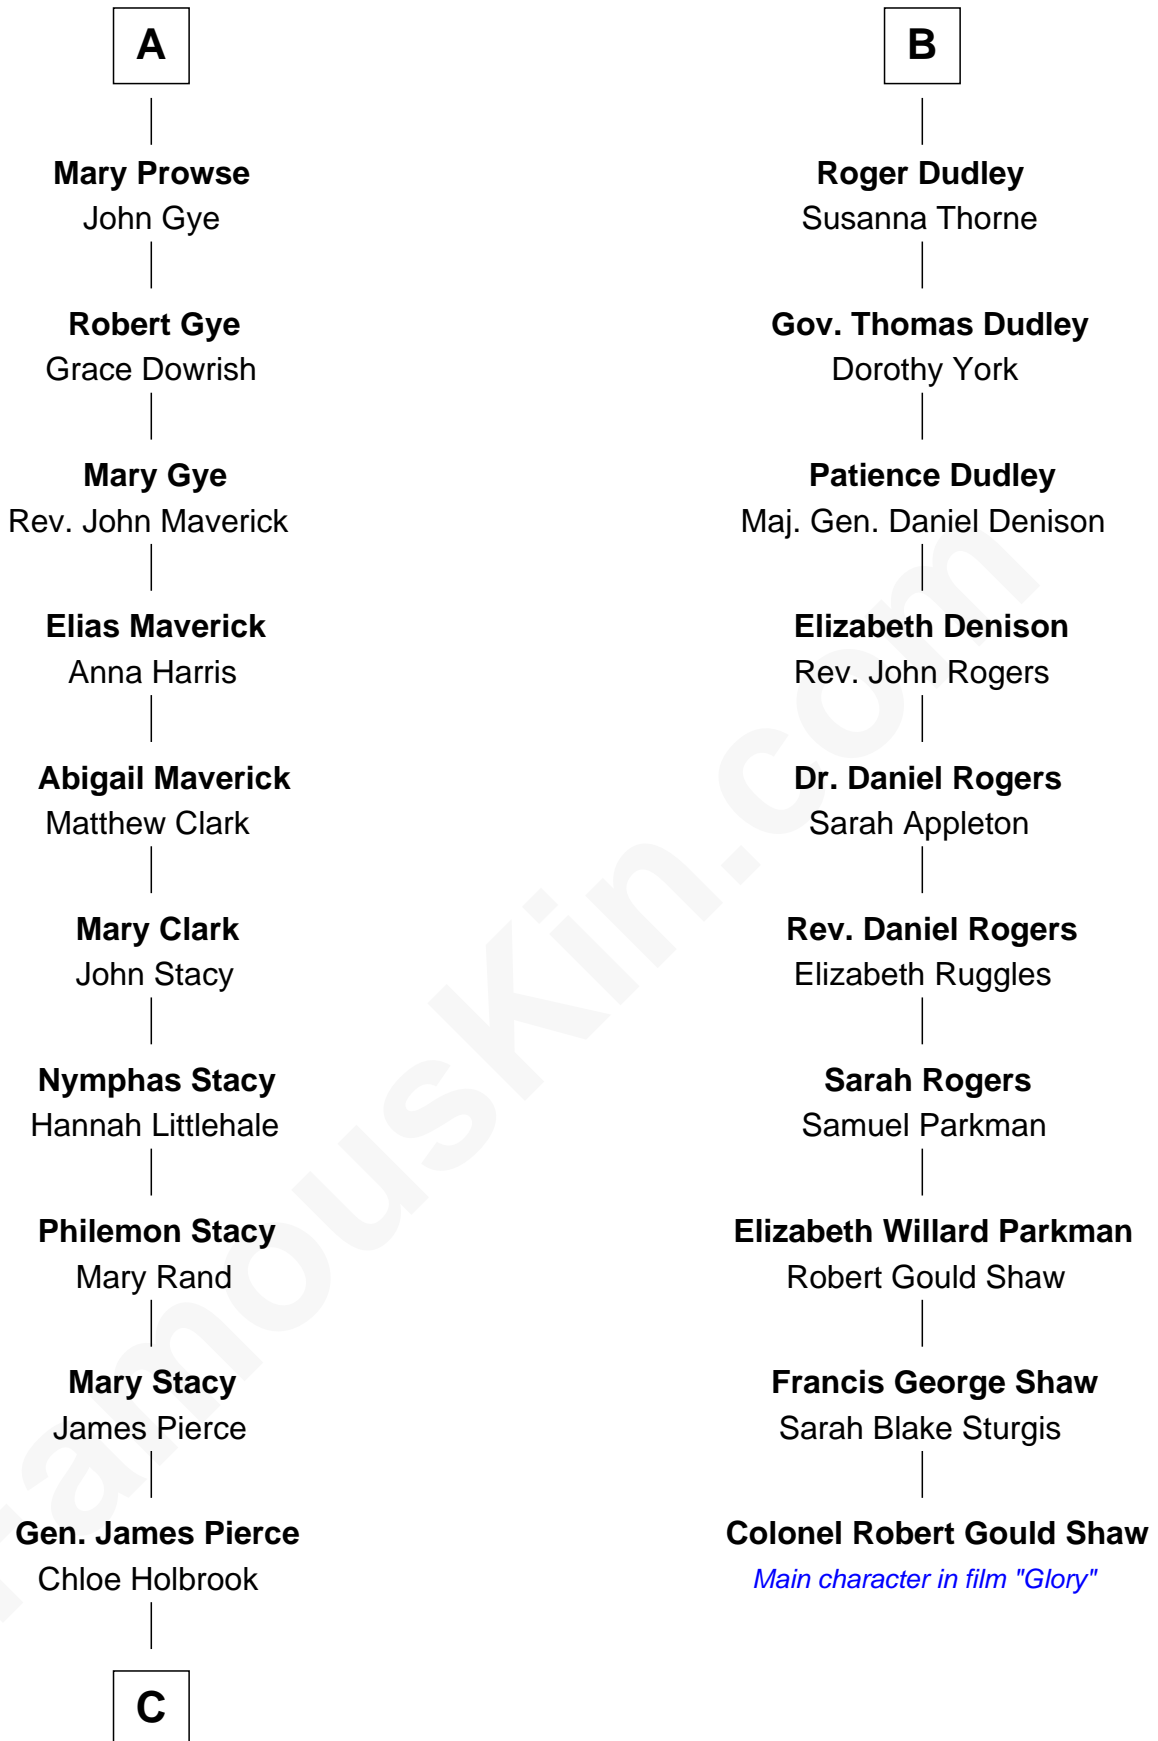

FamousKin.com
Relationship Chart of
George W. Bush
43rd U.S. President

16th cousin 5 times removed of
Colonel Robert Gould Shaw
U.S. Civil War leader of film "Glory" fame

C

Jonas James Pierce

Kate Pritzel

Scott Pierce

Mabel Marvin

Marvin Pierce

Pauline Robinson

Barbara Pierce

George Herbert Walker Bush

George W. Bush

43rd U.S. President