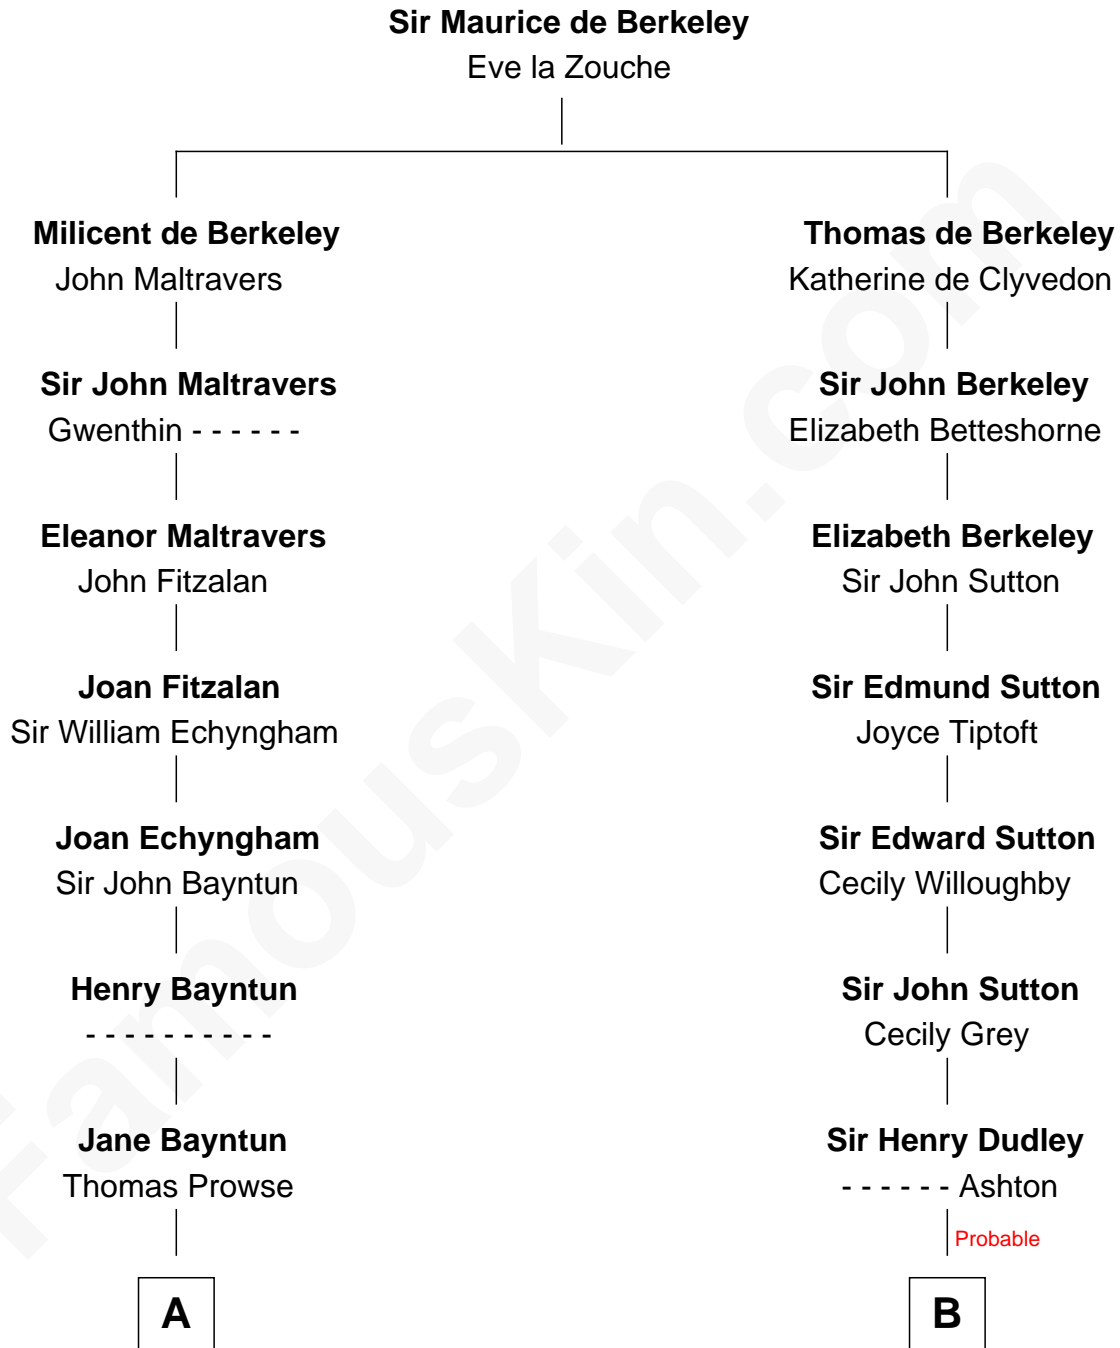

FamousKin.com
Relationship Chart of
George W. Bush
43rd U.S. President

16th cousin 5 times removed of
Colonel Robert Gould Shaw
U.S. Civil War leader of film "Glory" fame

C

Jonas James Pierce

Kate Pritzel

Scott Pierce

Mabel Marvin

Marvin Pierce

Pauline Robinson

Barbara Pierce

George Herbert Walker Bush

George W. Bush

43rd U.S. President