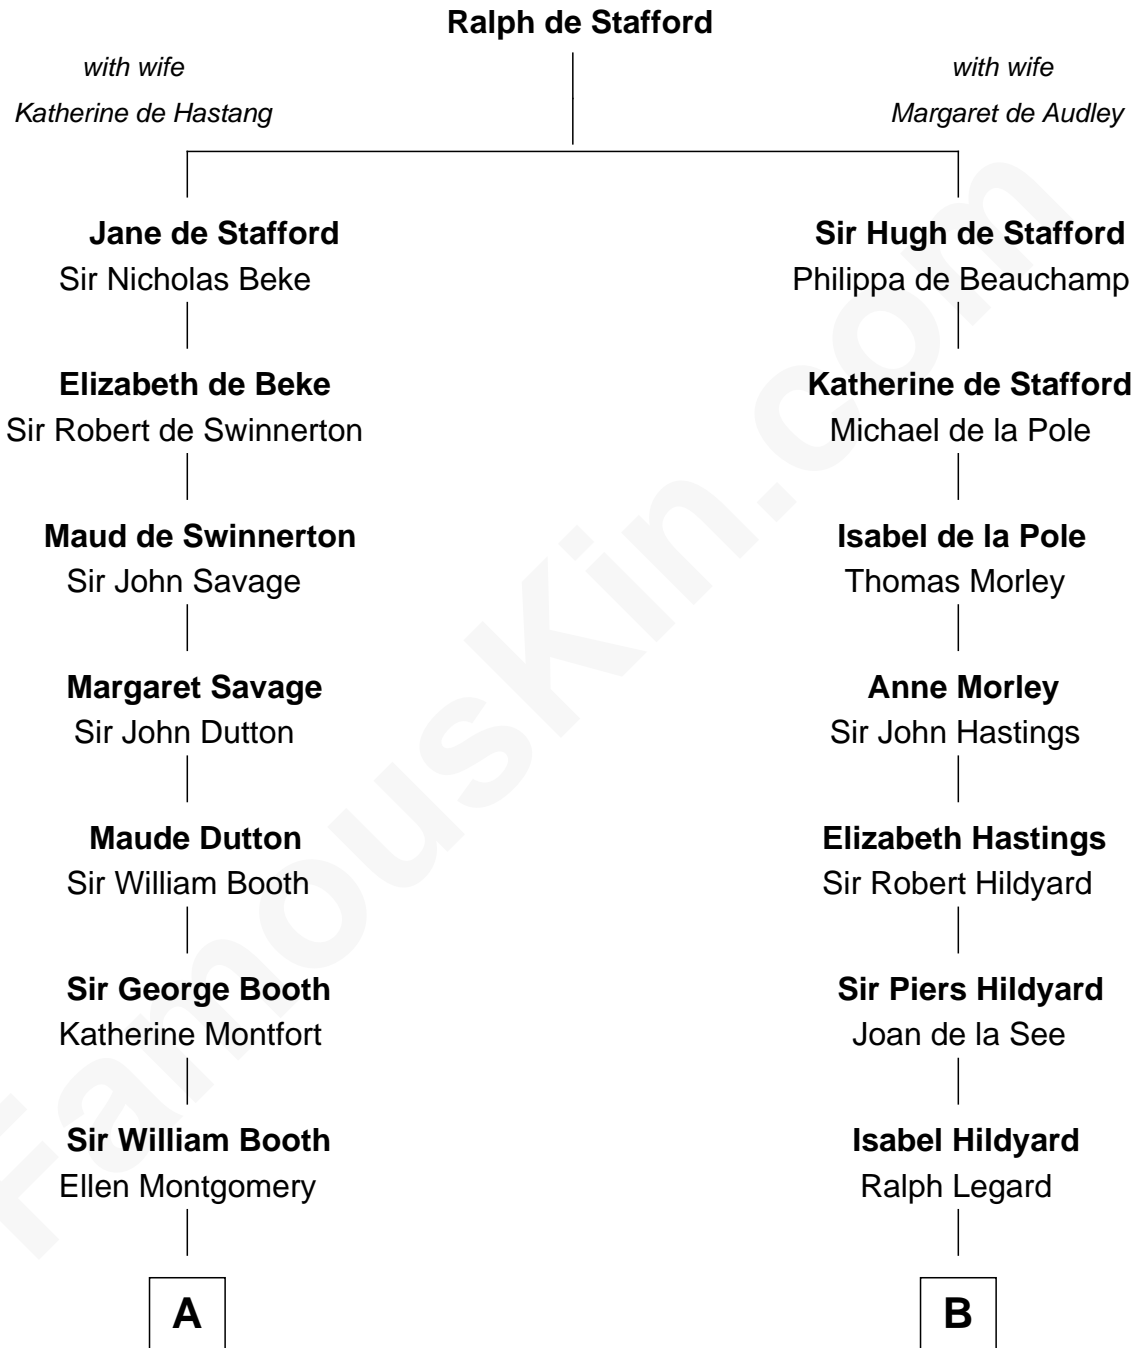

**FamousKin.com**  
**Relationship Chart of**  
**George W. Bush**  
*43rd U.S. President*

**19th cousin 2 times removed of**  
**Roy Rogers**  
*Cowboy movie actor and singer*

**C**

**Jerome Place Marvin**

Martha Ann Stokes

**Mabel Marvin**

Scott Pierce

**Marvin Pierce**

Pauline Robinson

**Barbara Pierce**

George Herbert Walker Bush

**George W. Bush**

*43rd U.S. President*

**D**

**Archer Womack**

Patricia Adeline Hatchett

**Mattie M. Womack**

Andrew E. Slye

**Roy Rogers**

*Cowboy movie actor and singer*