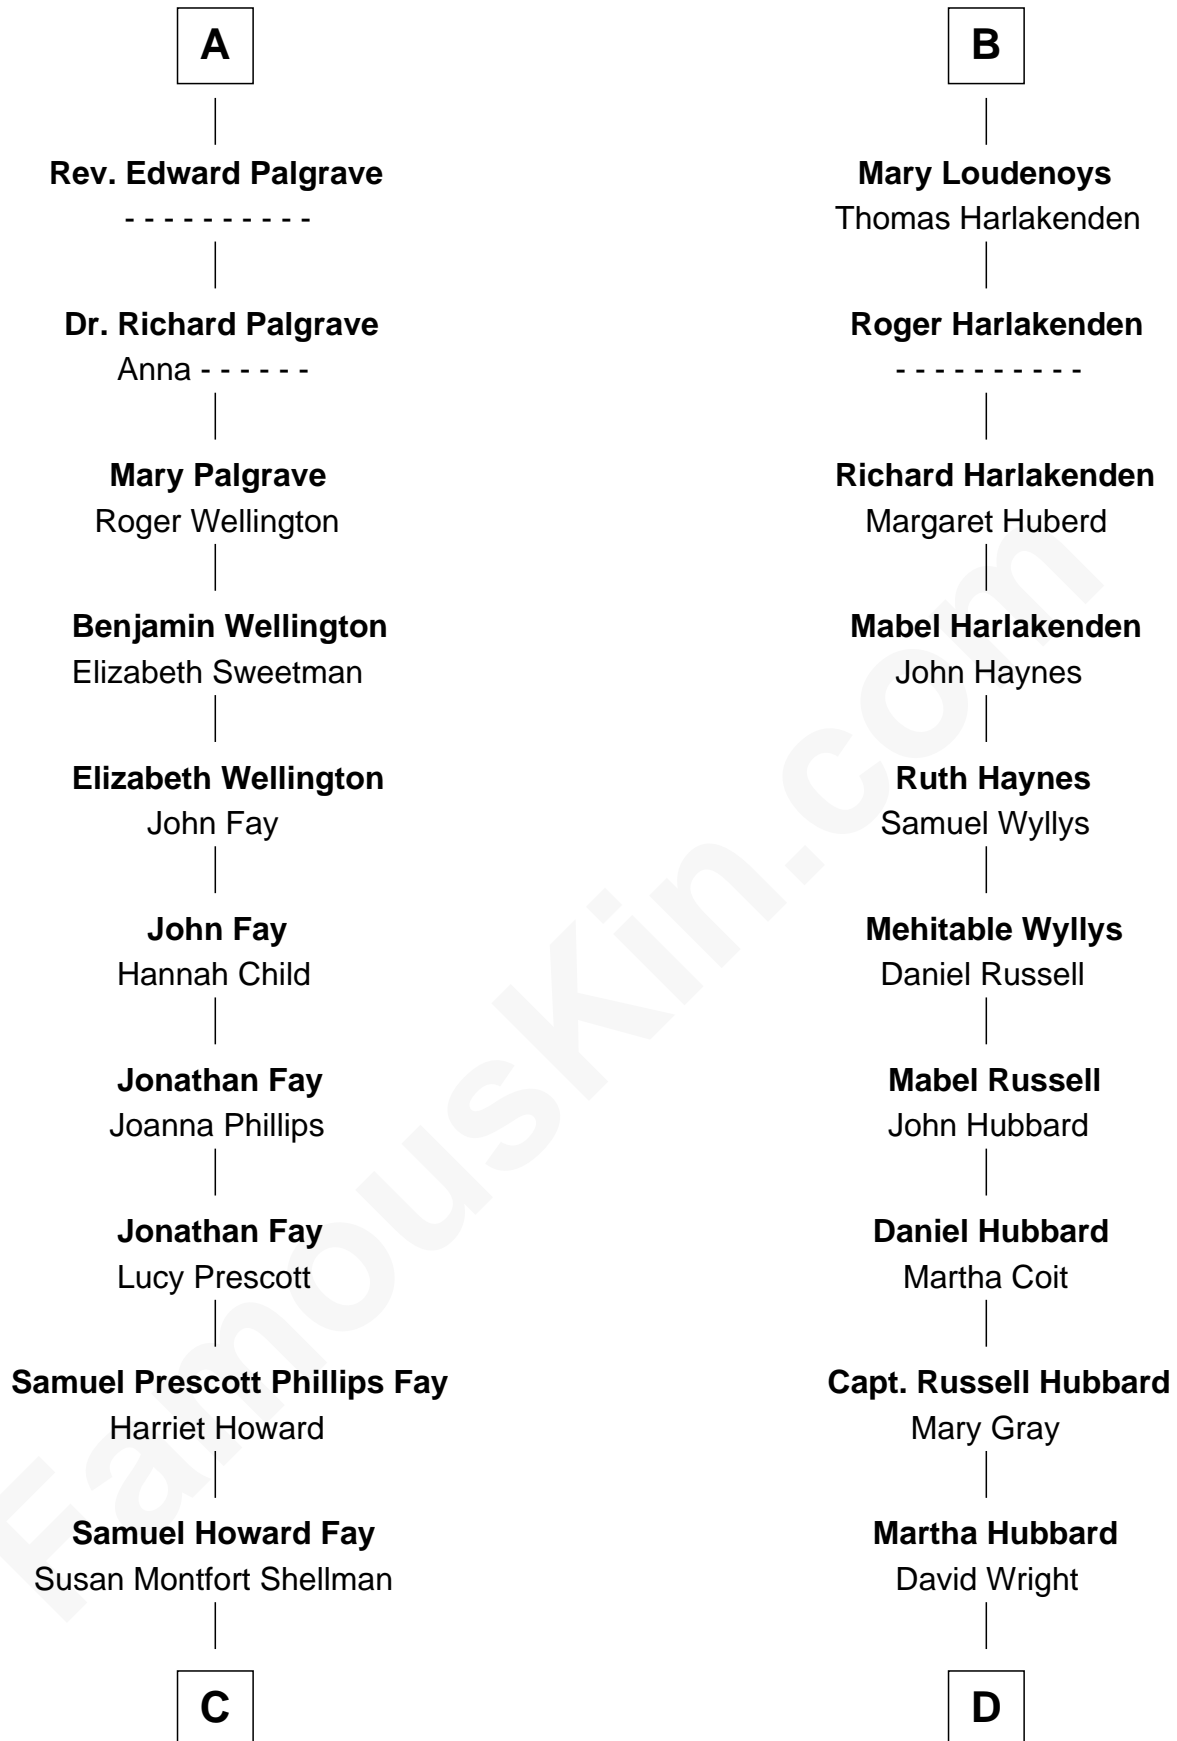

# FamousKin.com Relationship Chart of

**George W. Bush**  
43rd U.S. President

21st cousin of

**Anne Baxter**  
Movie Actress

**Sir William de Bohun**  
Elizabeth de Badlesmere

**C**

**Harriet Eleanor Fay**  
Rev. James Smith Bush

**Samuel Prescott Bush**  
Flora Sheldon

**Prescott Sheldon Bush**  
Dorothy Wear Walker

**George Herbert Walker Bush**  
Barbara Pierce

**George W. Bush**  
*43rd U.S. President*

**D**

**Rev. David Wright**  
Abigail Goddard

**William Carey Wright**  
Anna Lloyd Jones

**Frank Lloyd Wright**  
Catherine L. Tobin

**Catherine Dorothy Wright**  
Kenneth Stuart Baxter

**Anne Baxter**  
*Movie Actress*