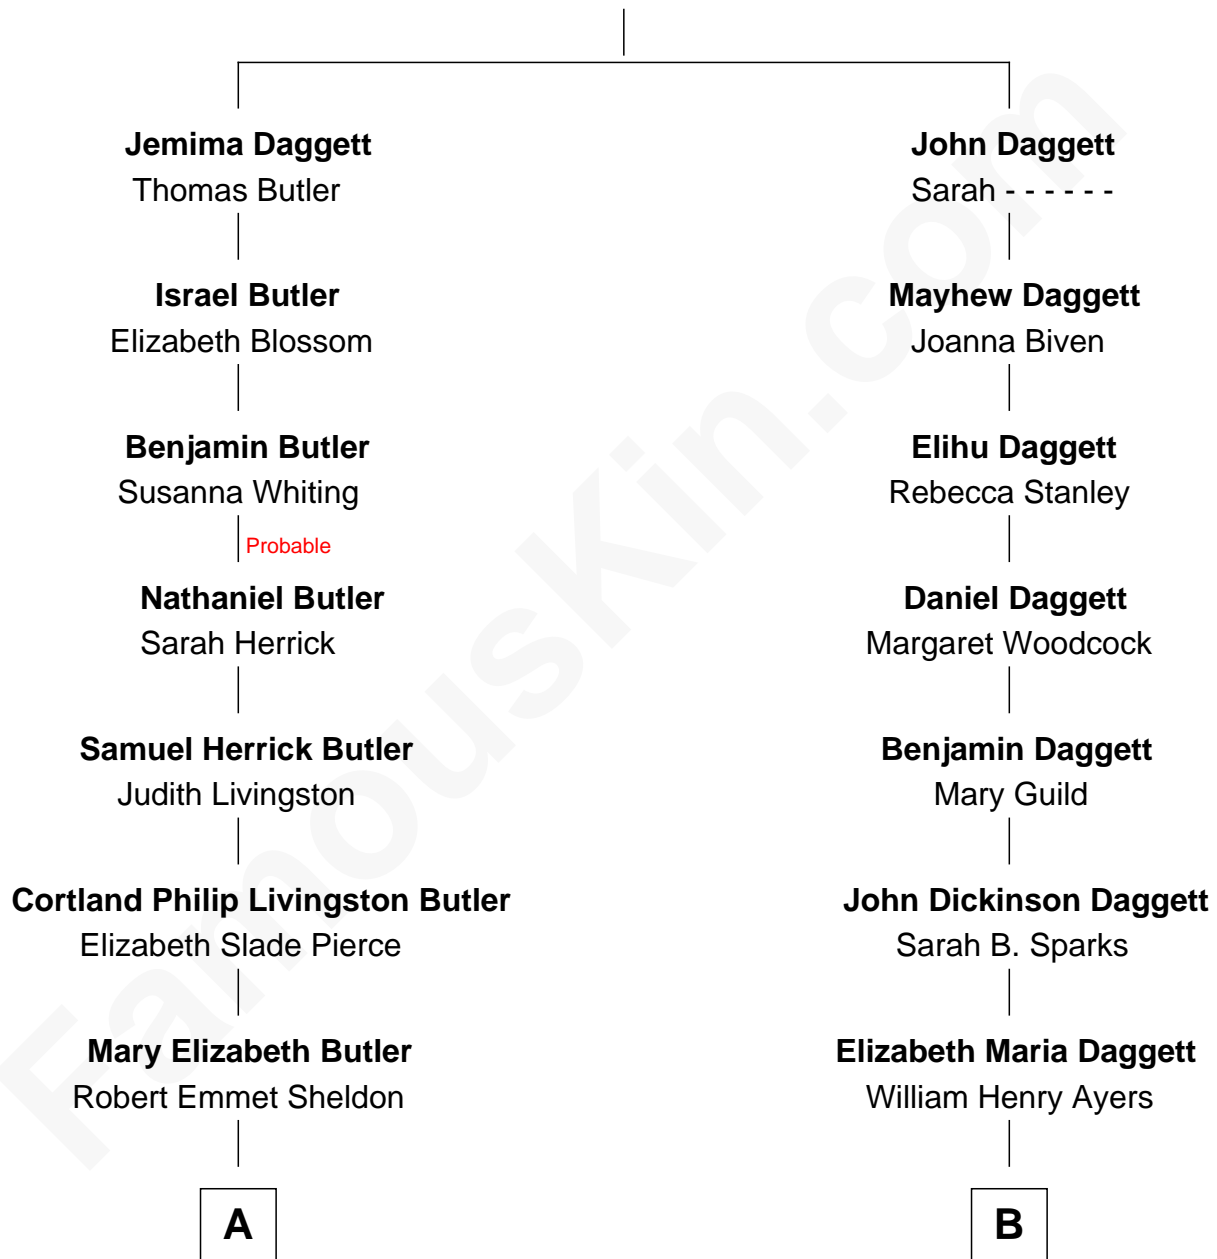

# FamousKin.com Relationship Chart of

**George W. Bush**

*43rd U.S. President*

9th cousin 1 time removed of

**Gregory Peck**

*Movie Actor*

**Thomas Doggett**

Hannah Mayhew

FamousKin.com