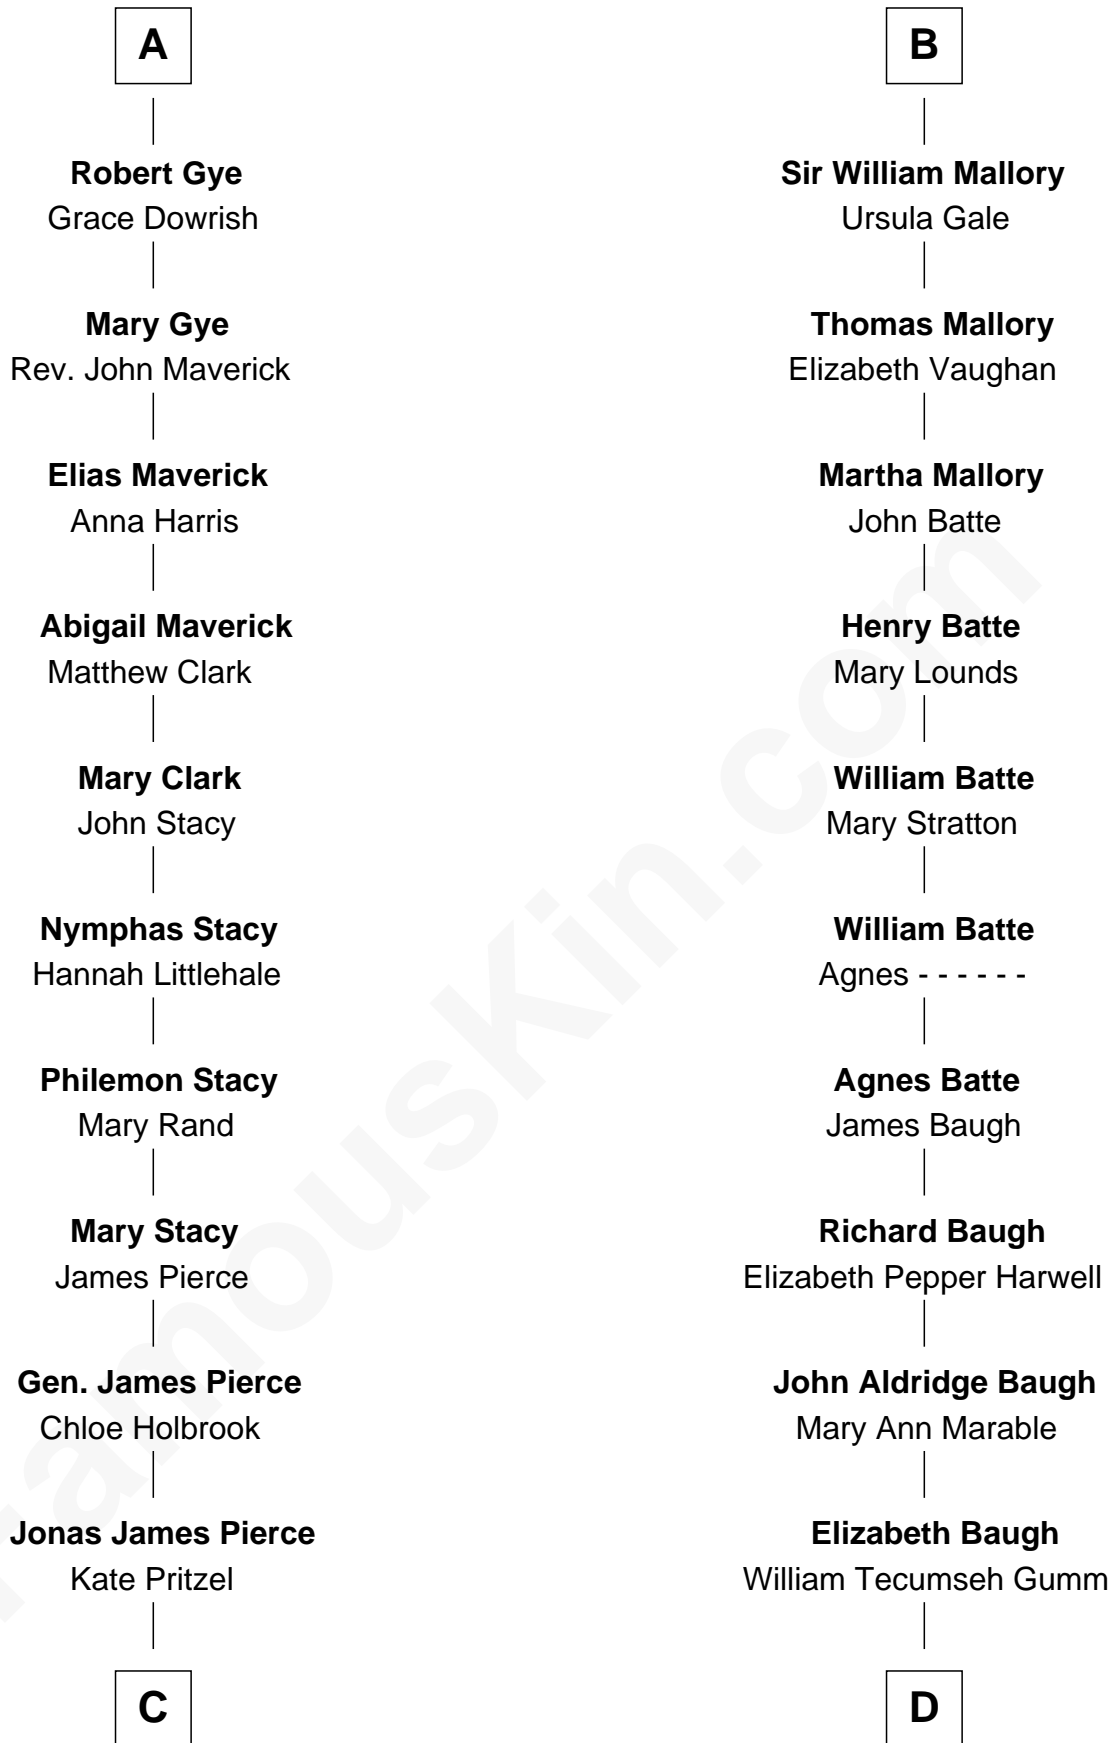

FamousKin.com
Relationship Chart of
George W. Bush
43rd U.S. President

18th cousin 2 times removed of
Judy Garland
Singer and Movie Actress

Edmund Fitzalan
 Alice de Warenne

C

Scott Pierce
Mabel Marvin

Marvin Pierce
Pauline Robinson

Barbara Pierce
George Herbert Walker Bush

George W. Bush
43rd U.S. President

D

Francis Avent Gumm
Ethel Marian Milne

Judy Garland
Singer and Movie Actress

FamousKin.com