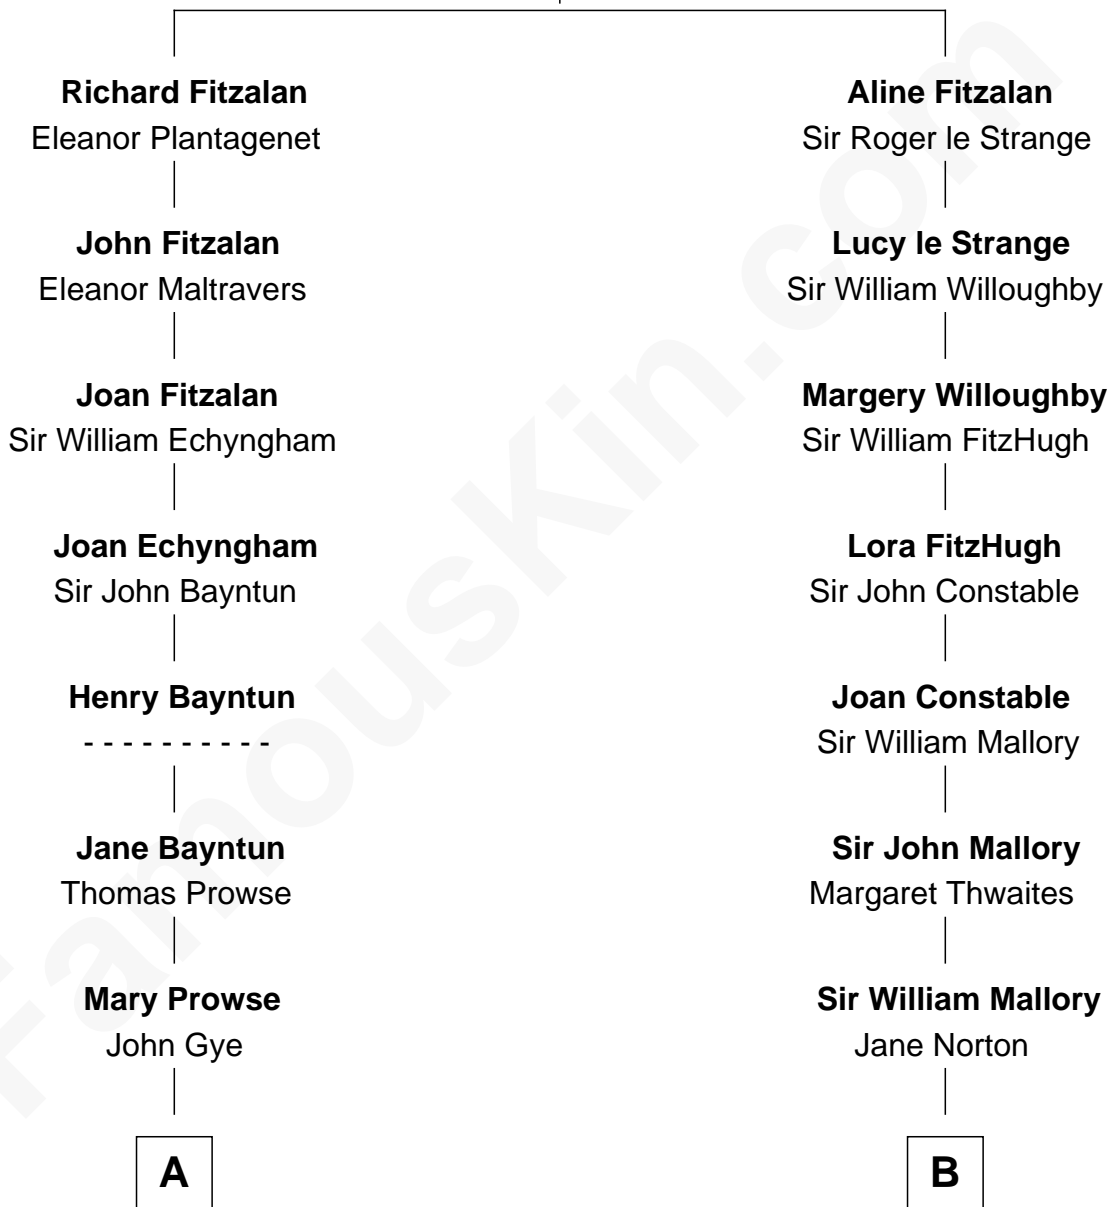

FamousKin.com
Relationship Chart of
George W. Bush
43rd U.S. President

18th cousin 2 times removed of
Judy Garland
Singer and Movie Actress

Edmund Fitzalan
 Alice de Warenne

C

Scott Pierce
Mabel Marvin

Marvin Pierce
Pauline Robinson

Barbara Pierce
George Herbert Walker Bush

George W. Bush
43rd U.S. President

D

Francis Avent Gumm
Ethel Marian Milne

Judy Garland
Singer and Movie Actress

FamousKin.com