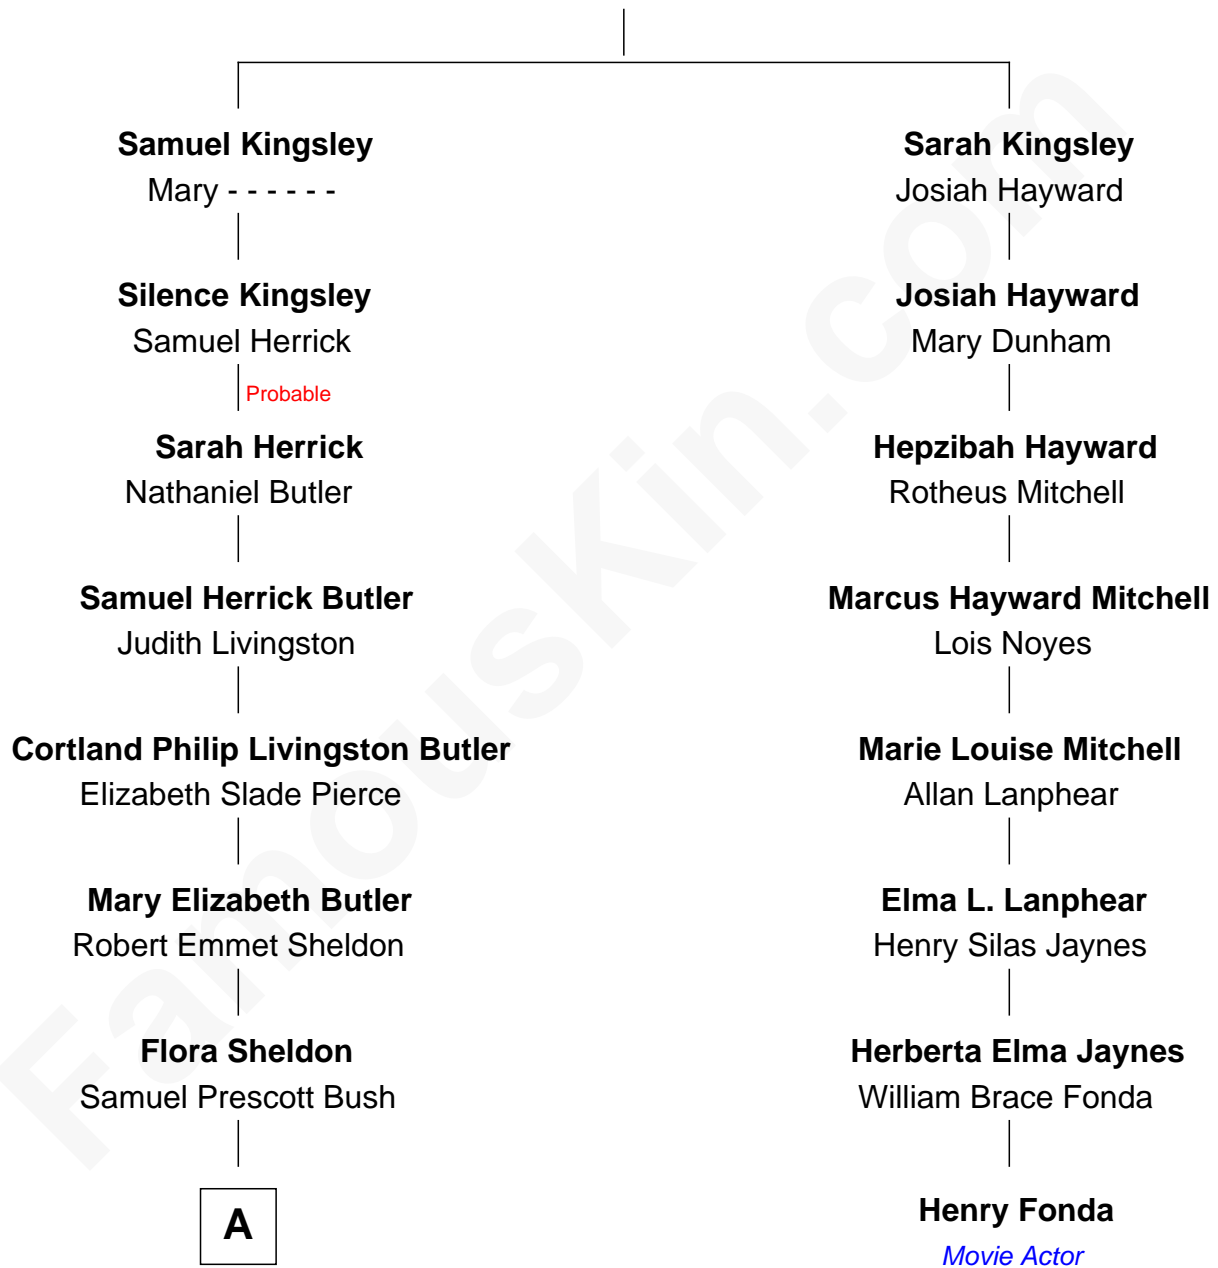

**FamousKin.com**  
**Relationship Chart of**  
**George W. Bush**  
*43rd U.S. President*

7th cousin 2 times removed of

**Henry Fonda**  
*Movie Actor*

**Samuel Kingsley**  
 Mary Washburn

**A**

—  
**Prescott Sheldon Bush**

Dorothy Wear Walker

—  
**George Herbert Walker Bush**

Barbara Pierce

—  
**George W. Bush**

*43rd U.S. President*

FamousKin.com